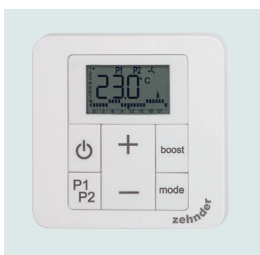

Immersion Heater

Electric Option
Radio frequency remote programmer.
5 operating modes (Frost free, Eco, Comfort & Customised P1/P2)
Daily & weekly programmable
Boost function
Open window detection
Scan the QR code for more information