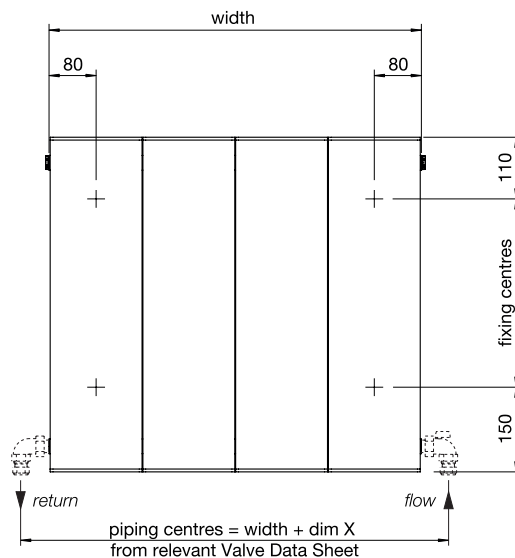

Please note: Additional towel rails (3 max) can be added to the 160 & 190 models. Please ensure a minimum of 315mm vertical spacing between each rail.

Accessories

Model	Finish	RRP (ex VAT)	RRP (inc 20% VAT)
BLARS-033 Zehnder Blok Rail for cloakroom. Length spans 2 elements (adds 38mm to front face)	Polished Aluminium	£180	£216.00
BLAR-033 Zehnder Blok Rail. Length spans 2 elements (adds 66mm to front face)	Polished Aluminium	£180	£216.00