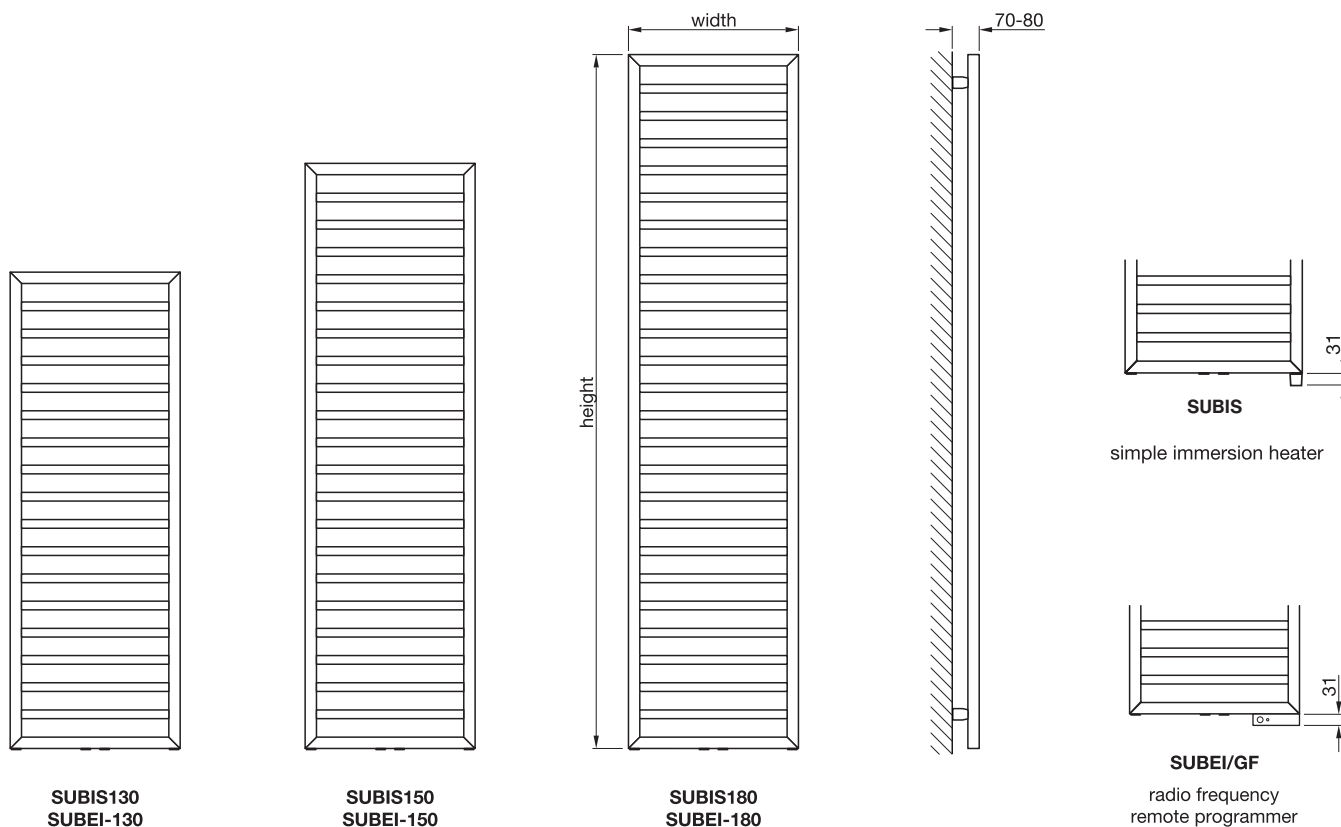

Zehnder Subway Stainless Steel Electric

Scan for the complete compliant technical specifications

In stock items highlighted in bold below	Height (mm)	Width (mm)	Finish	Simple immersion heater Class I IP65 Zones 1 & 2 Electric rating (watts)	RRP (ex VAT)	RRP (inc 20% VAT)

⚡ Zehnder Subway Stainless Steel Electric

SUBIS130045EAZK	1261	450	stainless steel brushed	300	£919	£1,102.80
SUBIS150045EAZK	1549	450	stainless steel brushed	300	£1,065	£1,278.00
SUBIS150060EAZK	1549	600	stainless steel brushed	500	£1,173	£1,407.60
SUBIS180060EAZK	1837	600	stainless steel brushed	600	£1,299	£1,558.80

In stock items highlighted in bold below	Height (mm)	Width (mm)	Finish	Radio frequency remote programmer IP44 Zone 1 Bath, Zone 2 Shower, Class II Electric rating (watts)	RRP (ex VAT)	RRP (inc 20% VAT)

⚡ Zehnder Subway Stainless Steel Electric

SUBEI-130-045/GF	1261	450	stainless steel brushed	300	£1,019	£1,222.80
SUBEI-150-045/GF	1549	450	stainless steel brushed	300	£1,165	£1,398.00
SUBEI-150-060/GF	1549	600	stainless steel brushed	500	£1,273	£1,527.60
SUBEI-180-060/GF	1837	600	stainless steel brushed	600	£1,399	£1,678.80

Accessories

Optional wall brackets: Increases space behind rail by 20mm	Finish	RRP (ex VAT)	RRP (inc 20% VAT)
954119 Zehnder Subway SUB extended bracket kit	colour	£62	£74.40

SUBIS130
SUBEI-130

SUBIS150
SUBEI-150

SUBIS180
SUBEI-180

SUBEI/GF
radio frequency
remote programmer

Tube frame: 30mm x 30mm square
Tube horizontal: Ø23mm round
All dimensions in mm