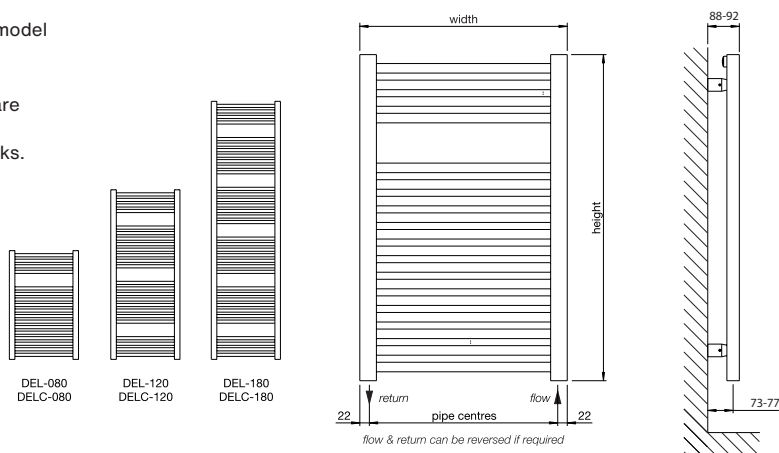

*Traffic White (RAL 9016)

Dual energy: Self fit (additional cost to central heating model prices). For more information please scan the QR code.

Colour finish: Colours from the World of Colours chart are priced at: Traffic White (RAL 9016) + 25%.
Colour finish and non-stock products delivery: 3-5 weeks.

Tube horizontal: $\varnothing 23\text{mm}$ round
Tube vertical: 30mm x 40mm D profile
All dimensions in mm