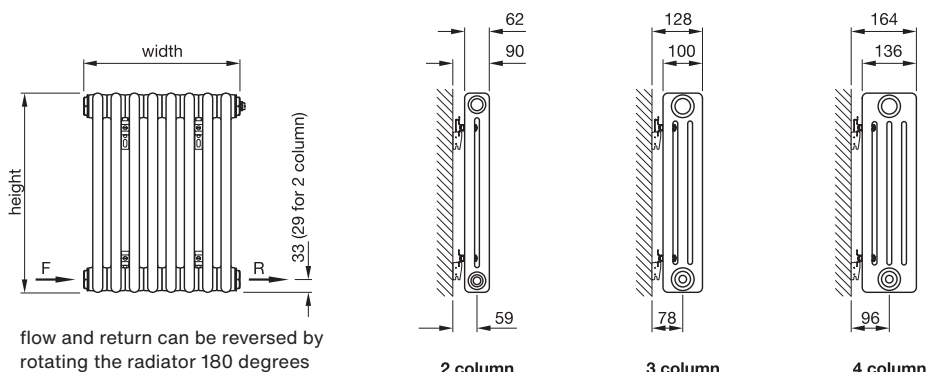

Tube vertical: Ø25mm round
All dimensions in mm

Stocked items

The Charleston multi-column is equally at home in modern and traditional environments and is available in a wide range of stocked horizontal and vertical sizes. It can also be Made to Measure (see page 46 for details), angled or curved.