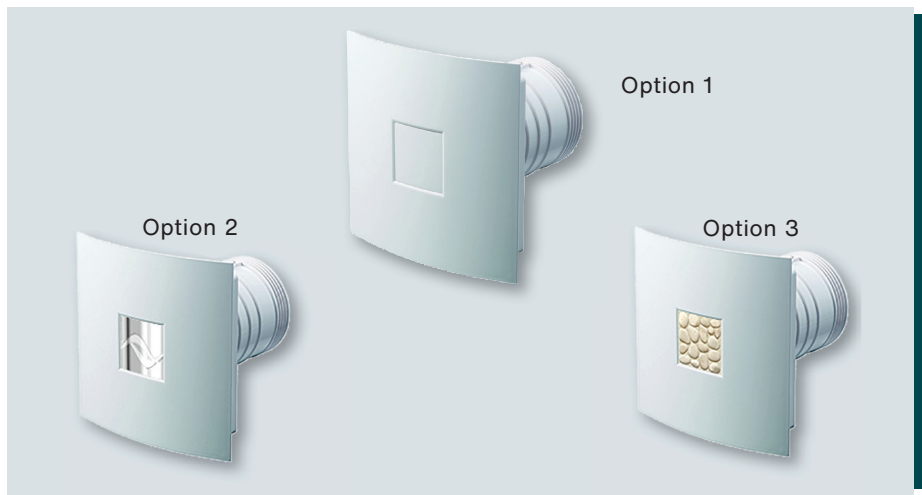

Zehnder Silent Fan - Front Fascia Options