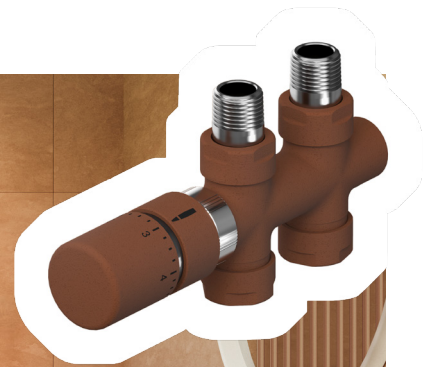

Inspiring designs for every interior

Find design inspiration through our digital mood boards - showcasing a variety of styles and ideas, download carefully curated assets to inspire and enhance your projects, ensuring a perfect blend of form and function.

Visit the Zehnder Specification Centre

Contact us to visit our Specification Centre and see the vast range of products we can offer including ventilation and cooling options.