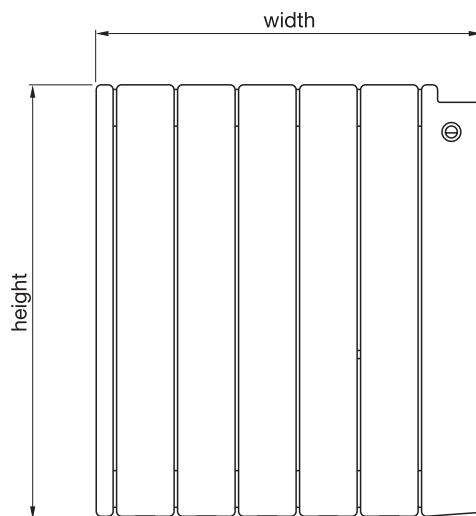

Zehnder Fare Tech

TADE-057-041/CF	575	429	4	white*	500	£547	£656.40
TADE-057-049/CF	575	509	5	white*	750	£589	£706.80
TADE-057-065/CF	575	669	7	white*	1000	£671	£805.20
TADE-057-081/CF	575	829	9	white*	1250	£753	£903.60
TADE-057-089/CF	575	909	10	white*	1500	£794	£952.80
TADE-057-129/CF	575	1309	15	white*	2000	£1,000	£1,200.00

*Pure White (RAL 9010)

Temperature controller: Backlit LCD digital display screen gives complete control. Temperature can be adjusted in 0.5°C increments. 3 pre-set programmes and 5 mode settings. Open window detection system and parental lock. 7 day programmable function.

Colour finish: Colours from the World of Colours chart are priced at: Traffic White (RAL 9016) + 25%.
Colour finish and non-stock products delivery: 3-5 weeks.

Open Window detection

The Integral control unit recognises if a window has been opened for an extended period and switches the radiator off. Once the window is closed, the radiator returns to normal operation.

- Temperature changes are quickly recognised via the external temperature sensor
- The integral thermostat proactively reacts to sensor information; delivering the perfect indoor climate
- Intuitive radiator which automatically switches off if a window is open for an extended period
- An intelligent heating solution which lowers costs and energy consumption

80mm x 100mm extruded sections
All dimensions in mm