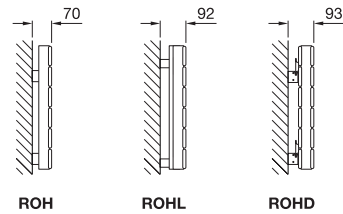

ROV/ROVD models
Tube horizontal: $\varnothing 38$ mm round
Tube vertical: 70mm x 11mm flat