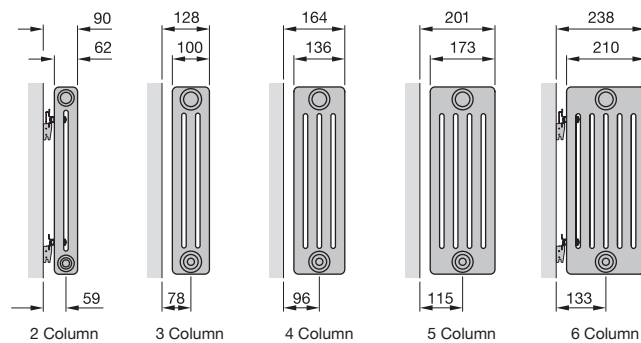

Technical Information

Please note: We only supply complete radiators. Additional sections cannot be joined to our stock range of radiators. The number of sections/width is virtually unlimited. Practicality regarding weights, handling and accessibility should be taken into consideration. Large radiators may be supplied in modules to be assembled on site. Lead times – After the designs have been confirmed, please allow 6-8 weeks for curved, angled and engineered to order.

Radiators are supplied with bottom opposite end connections as standard. For underside connections, please specify at the time of ordering.

Angled radiators: Prices on application. Please contact your Zehnder stockist or a member of our sales team for further details.

Curved radiators: Please multiply the prices for standard radiators by 2.

All data and prices per 46mm section

Formulas: Nominal overall radiator width = (No. of sections x 46mm) + 26mm

No. of sections = (Nominal overall radiator width (mm) - 26mm) divided by 46

(Manufacturing tolerance of +/- 1.5% in width, +/- 2mm in height, +/- 5mm in depth)

*1/2" air vent
Width excludes air vent
F = flow
R = return
H = height
W = width
Tube: Vertical Ø 25mm
All dimensions in mm

Colour finish: Colours from the World of Colours chart are priced at: Traffic White (RAL 9016) + 25%.
Colour finish and non-stock products delivery: 3-5 weeks.

Other sizes and shapes, including angled and curved, are also available on request.