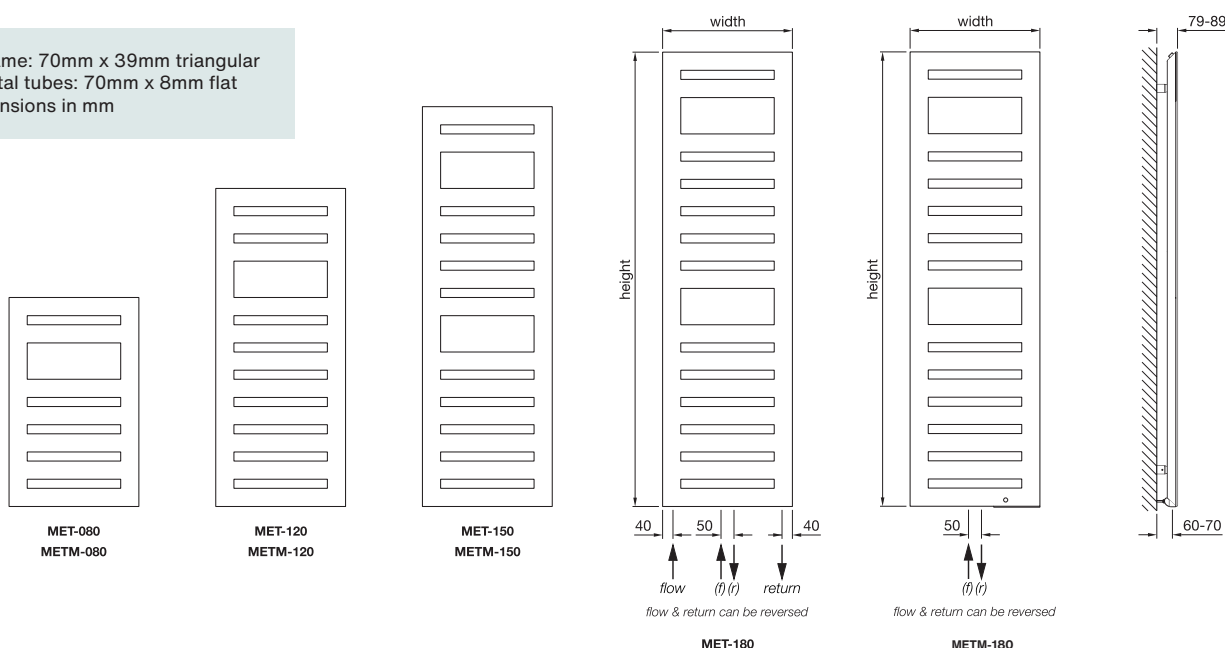

Tube frame: 70mm x 39mm triangular
Horizontal tubes: 70mm x 8mm flat
All dimensions in mm

The Metropolitan Spa towel radiator brings an elegant, spa-like style to any modern bathroom. Connections and air vents are neatly hidden to maintain the formality and purity of the design. Geometric cut-outs create an attractive shape with plenty of space for towels to dry. Also available as a room radiator.