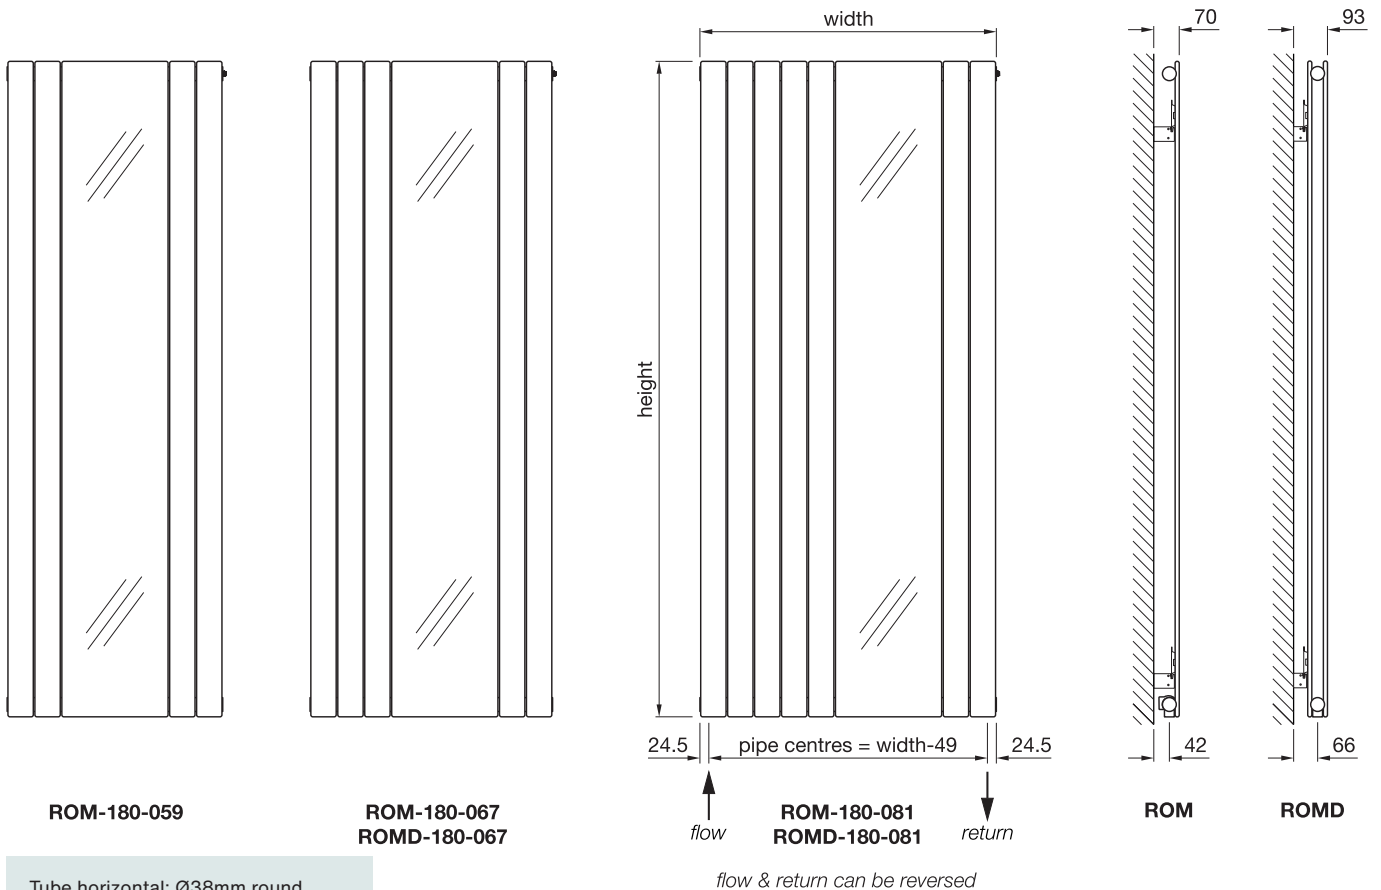

Tube horizontal: $\text{Ø}38\text{mm}$ round
Tube vertical: 70mm x 11mm tubes
All dimensions in mm

With its sleek and contemporary design, the Roda Mirror is a popular choice for hallways and living areas. The complementary mirror offers additional functionality to aid your daily routines.