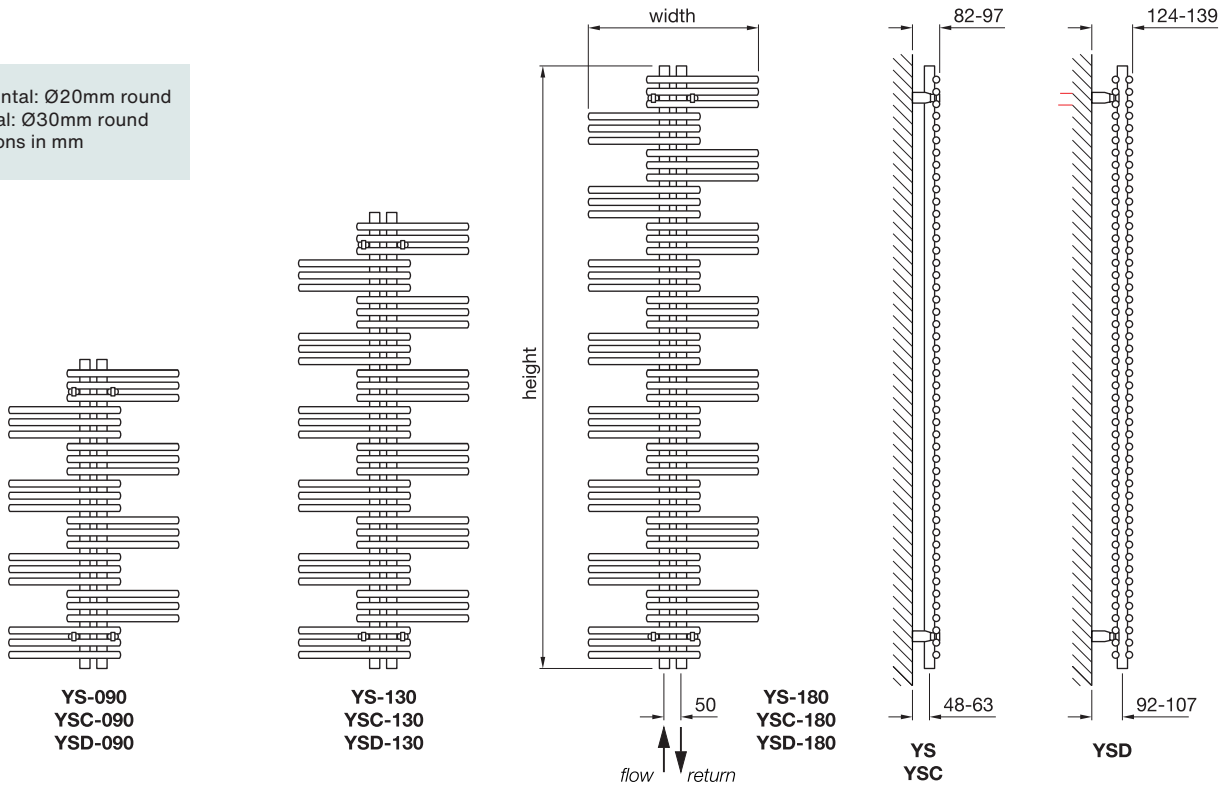

Zehnder Yucca Symm Double							
YSD-090-050	908	500	white*	484/1651	300	£300	£360.00
YSD-130-050	1340	500	white*	717/2446	400	£405	£486.00
YSD-130-060	1340	600	white*	823/2808	400	£448	£537.60
YSD-130-080	1340	800	white*	1024/3494	600	£533	£639.60
YSD-180-050	1772	500	white*	926/3160	600	£513	£615.60
YSD-180-060	1772	600	white*	1063/3627	600	£569	£682.80
YSD-180-080	1772	800	white*	1322/4511	900	£683	£819.60

*Traffic White (RAL 9016)

Dual energy: Self fit (additional cost to central heating model prices). For more information please scan the QR code.

Colour finish: Colours from the World of Colours chart are priced at: Traffic White (RAL 9016) + 25%.
Colour finish and non-stock products delivery: 3-5 weeks.

Tube horizontal: $\varnothing 20mm$ round
Tube vertical: $\varnothing 30mm$ round
All dimensions in mm