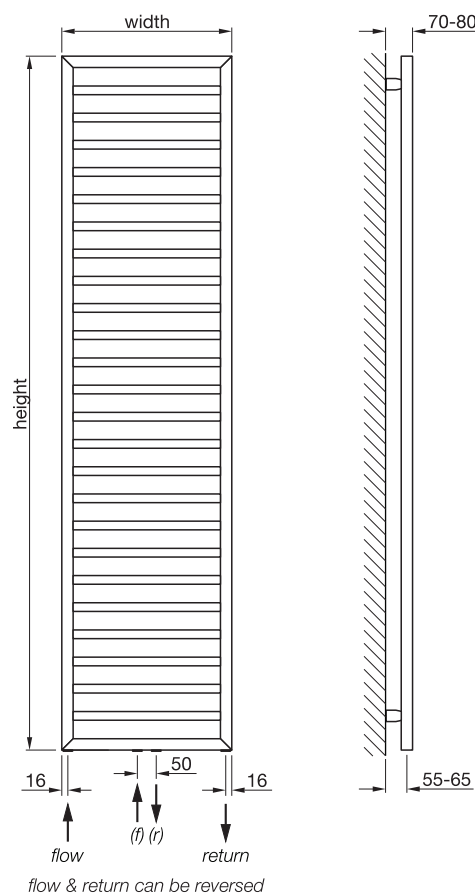

SUBI-060

SUBI-130

SUBI-150

SUBI-180

Tube frame: 30mm x 30mm square
 Tube horizontal: $\varnothing 23\text{mm}$ round
 All dimensions in mm

Stocked items

With its classic lines and broad appeal, the stainless steel Subway towel rail offers versatility, comfort and superb design. Ideal for wetrooms and suitable for dual energy installation for year-round comfort.