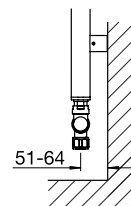

straight valve (to floor)

200mm x 34mm extruded sections
All dimensions in mm