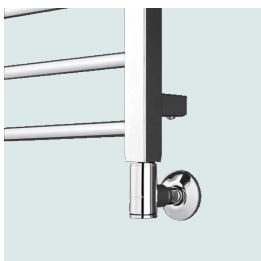

Accessories, valves & more

Ventilation

Side profile oval tube detail

Cable Cover SHEC
(optional extra) This neat chrome cover hides the cable attached to the heater. For more information see page 137.

TETSS170060EAZK PASTEL BLUE 5224