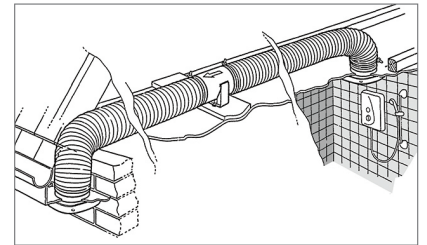

Soffit installation

Zehnder Halo Designer Shower Fan & LED Light Kit

In stock items highlighted in black	Description	Controls	Airflow I/s in FREE AIR (BS848 Pt 1)	Sound pressure level @ 3m dB(A)	Energy consumption (W)	IP Rating	RRP (ex VAT)	RRP (inc 20% VAT)
ZHC115ETSKA	125mm Halo timer ceiling fan shower kit and LED light	Single speed, 230V. Operation by light/remote switch. Adjustable timer (2-30mins and factory set at 15 mins). Kit includes 125mm induct fan, internal grille with low voltage 12V light and transformer, 90° bend, 3 metres of flexiduct, 4 fixing clips, ceiling grill and fixing screws. White & Chrome bezels provided.	56	31	Fan 20W, 12V lamp rated at 6W	IPX4 Zones 1 & 2	£169	£202.80

Length of ductwork should not exceed the length of the ducting supplied. Recommended for discharge through an external wall or soffit, **but not** the roof.