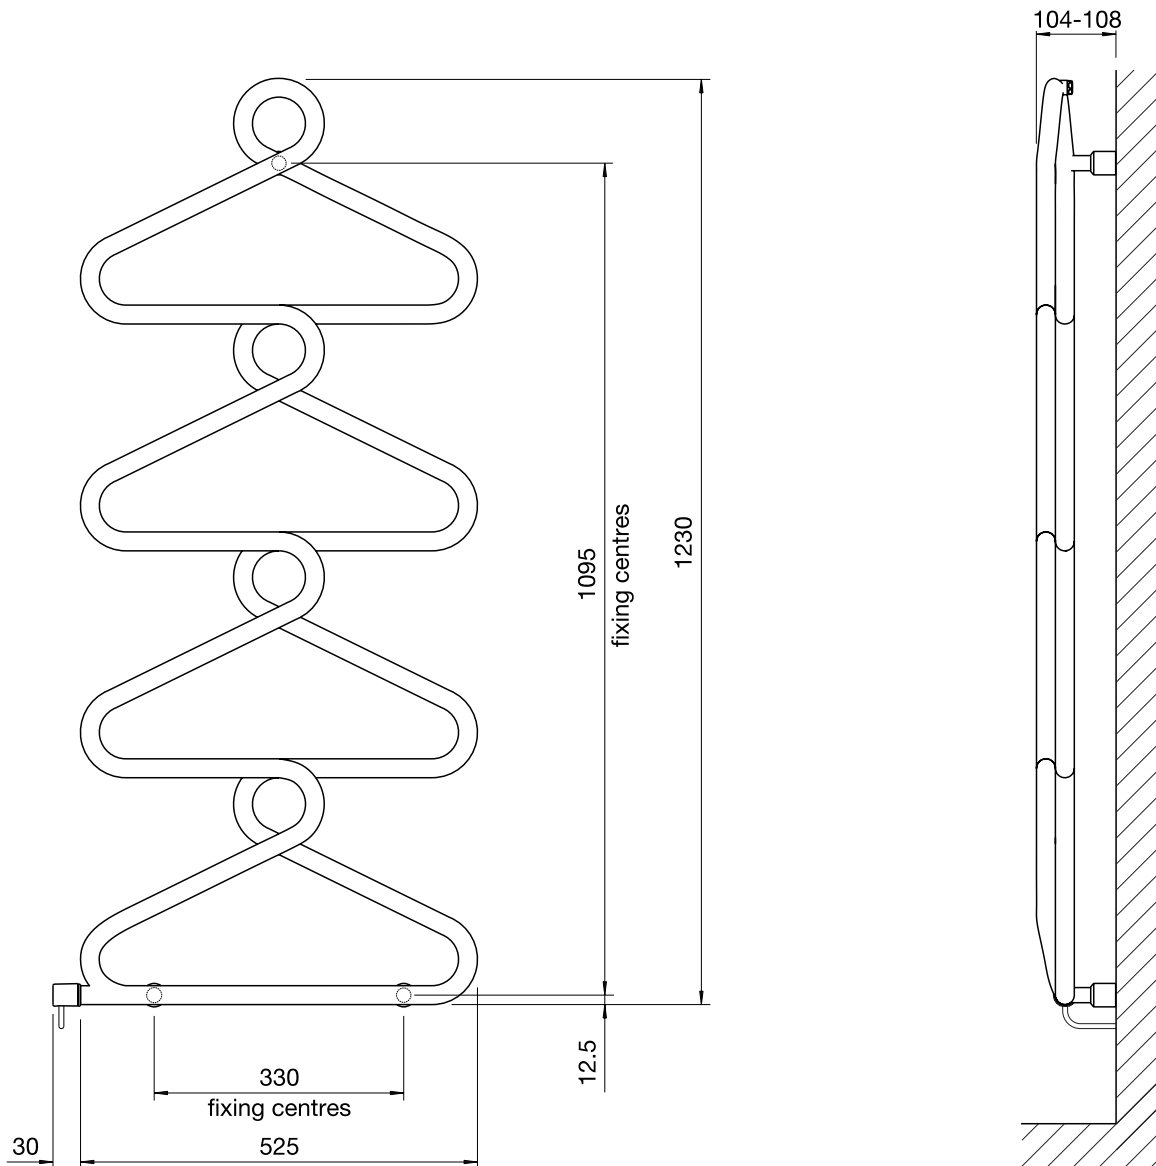

Zehnder Archibald Electric

In stock items highlighted in bold below	Height (mm)	Width (mm)	Finish	Simple immersion heater Class I IPX4 Zone 1 bath, Zone 2 shower Electric rating (watts)	RRP (ex VAT)	RRP (inc 20% VAT)

Zehnder Archibald Electric

ABZ-120-50/AF	1230	525	white*	300	£632	£758.40
ABZC-120-50/AF	1230	525	chrome	200	£998	£1,197.60

*Traffic White (RAL 9016)

Colour finish: Colours from the World of Colours chart are priced at: Traffic White (RAL 9016) + 25%.
Colour finish and non-stock products delivery: 3-5 weeks.

Tube: Ø25mm round
All dimensions in mm