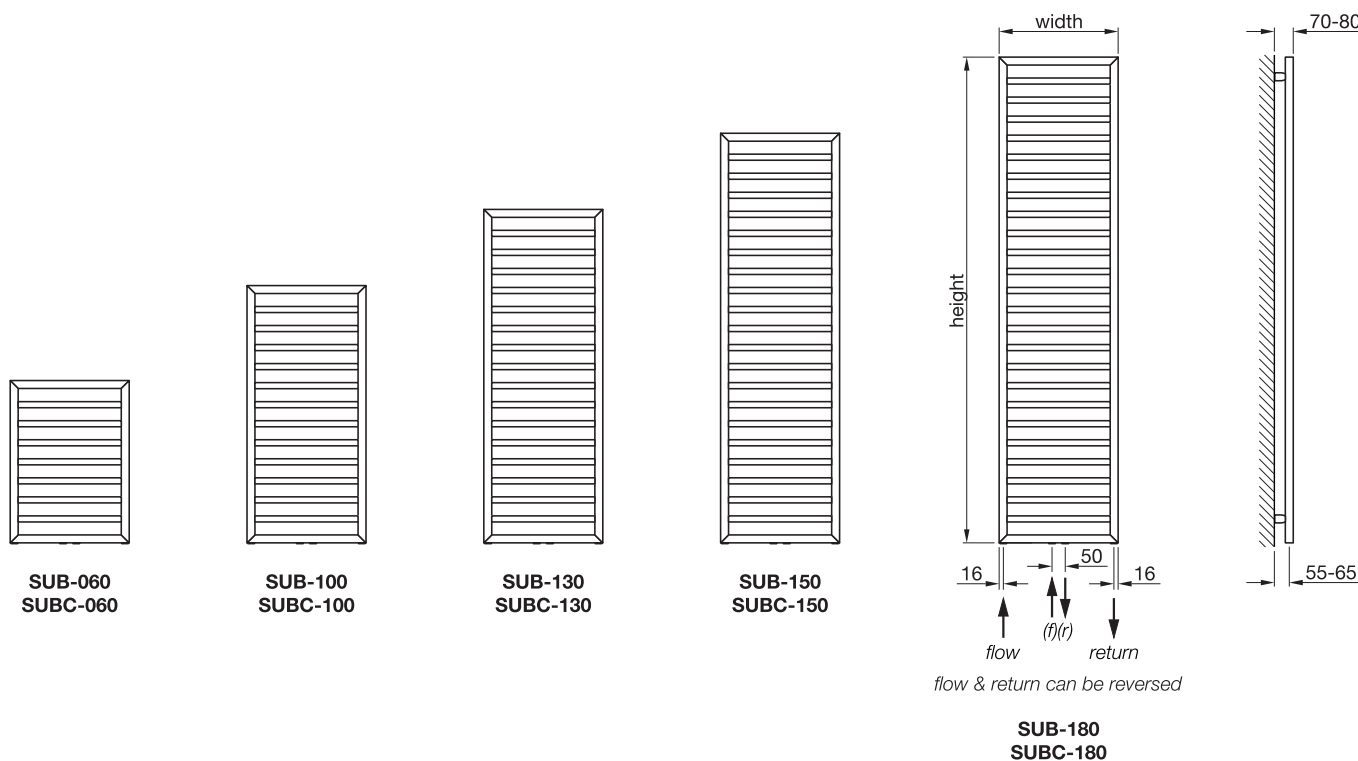

Dual energy: Self fit (additional cost to central heating model prices). For more information please scan the QR code.

Colour finish: Colours from the World of Colours chart are priced at: Traffic White (RAL 9016) + 25%.
Colour finish and non-stock products delivery: 3-5 weeks.

Accessories			
Optional wall brackets: Increases space behind rail by 20mm	Finish	RRP (ex VAT)	RRP (inc 20% VAT)
952119 Zehnder Subway SUB extended bracket kit	colour	£62	£74.40

Tube frame: 30mm x 30mm square
Tube horizontal: $\varnothing 23\text{mm}$ round
All dimensions in mm