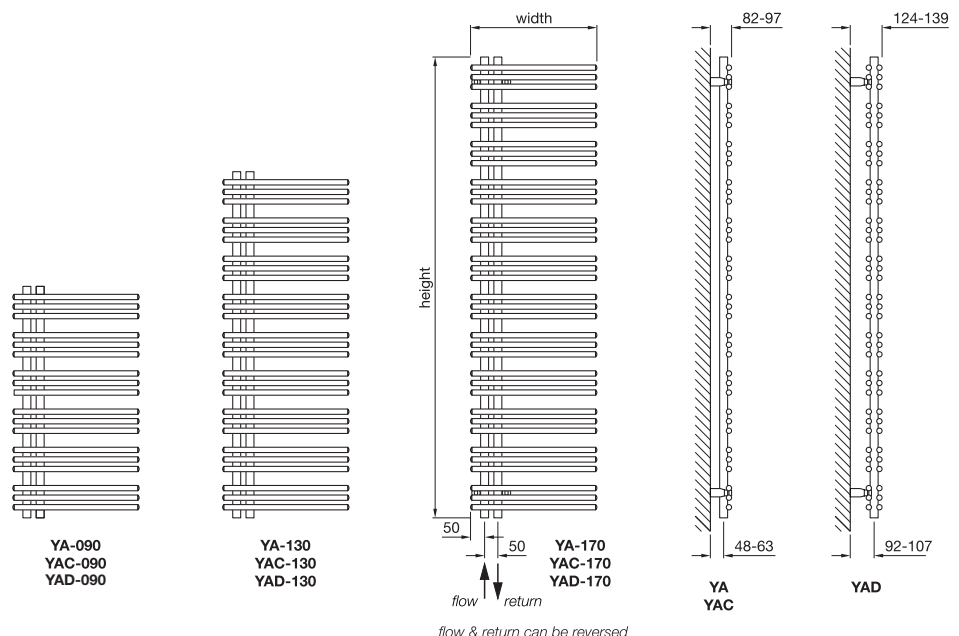

Where space is restricted the Zehnder Yucca Asym is available with a room divider bracket option. To order this version please stipulate on your purchase order at the time of ordering.

Additional price:
White finish: £61
Colour finish: £76
Chrome finish: £79