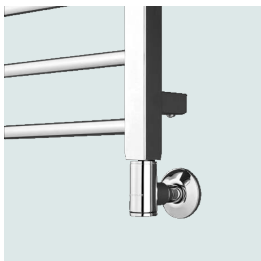

Cable Cover SHEC (optional extra) This neat chrome cover hides the cable attached to the heater. For more information see page 137.

DELCS120050EAZK CHROME