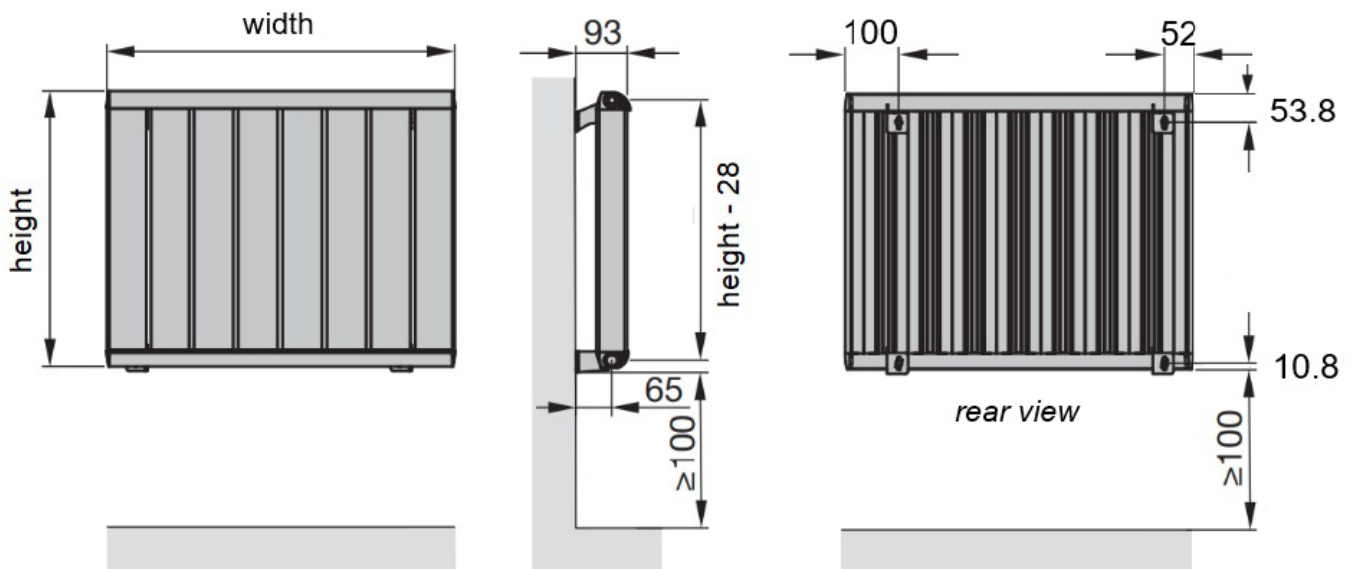

*Snow White RAL9016

72mm x 61mm sections
All dimensions in mm

Stocked items

Inspired by timeless architectural forms, Zehnder Symena brings sculptural elegance to living spaces. With a distinctive profile and a smooth rounded edge, Symena seamlessly blends artistry and innovation.