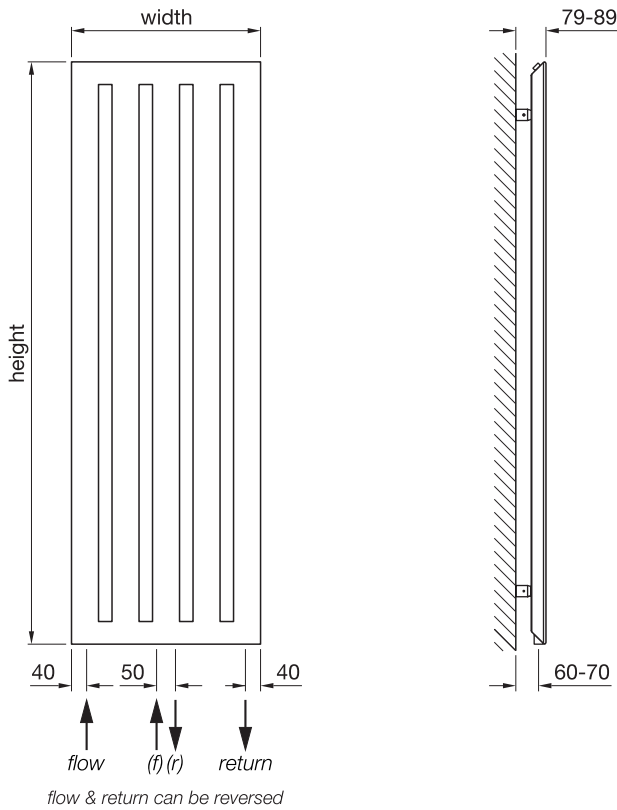

Zehnder Metropolitan

In stock items highlighted in bold below	Height (mm)	Width (mm)	Number of tubes	Finish	Output $\Delta T=50^{\circ}\text{C}$ (watts/btu) All outputs certified to EN 442	RRP (ex VAT)	RRP (inc 20% VAT)

Zehnder Metropolitan vertical tubes

MEV-150-030	1500	280	3	white*	405/1382	£460	£552.00
MEV-150-040	1500	385	4	white*	533/1819	£522	£626.40
MEV-150-050	1500	490	5	white*	655/2235	£583	£699.60
MEV-150-060	1500	595	6	white*	773/2637	£645	£774.00
MEV-180-030	1800	280	3	white*	490/1672	£500	£600.00
MEV-180-040	1800	385	4	white*	643/2194	£574	£688.80
MEV-180-050	1800	490	5	white*	791/2699	£646	£775.20
MEV-180-060	1800	595	6	white*	934/3187	£720	£864.00
MEV-200-030	2000	280	3	white*	544/1856	£528	£633.60
MEV-200-040	2000	385	4	white*	714/2436	£608	£729.60
MEV-200-050	2000	490	5	white*	878/2996	£689	£826.80
MEV-200-060	2000	595	6	white*	1037/3538	£769	£922.80

*Traffic White (RAL 9016)

Colour finish: Colours from the World of Colours chart are priced at: Traffic White (RAL 9016) + 25%.
Colour finish and non-stock products delivery: 3–5 weeks.

Tube frame: 70mm x 39mm triangular
Vertical tubes: 70mm x 8mm flat
All dimensions in mm