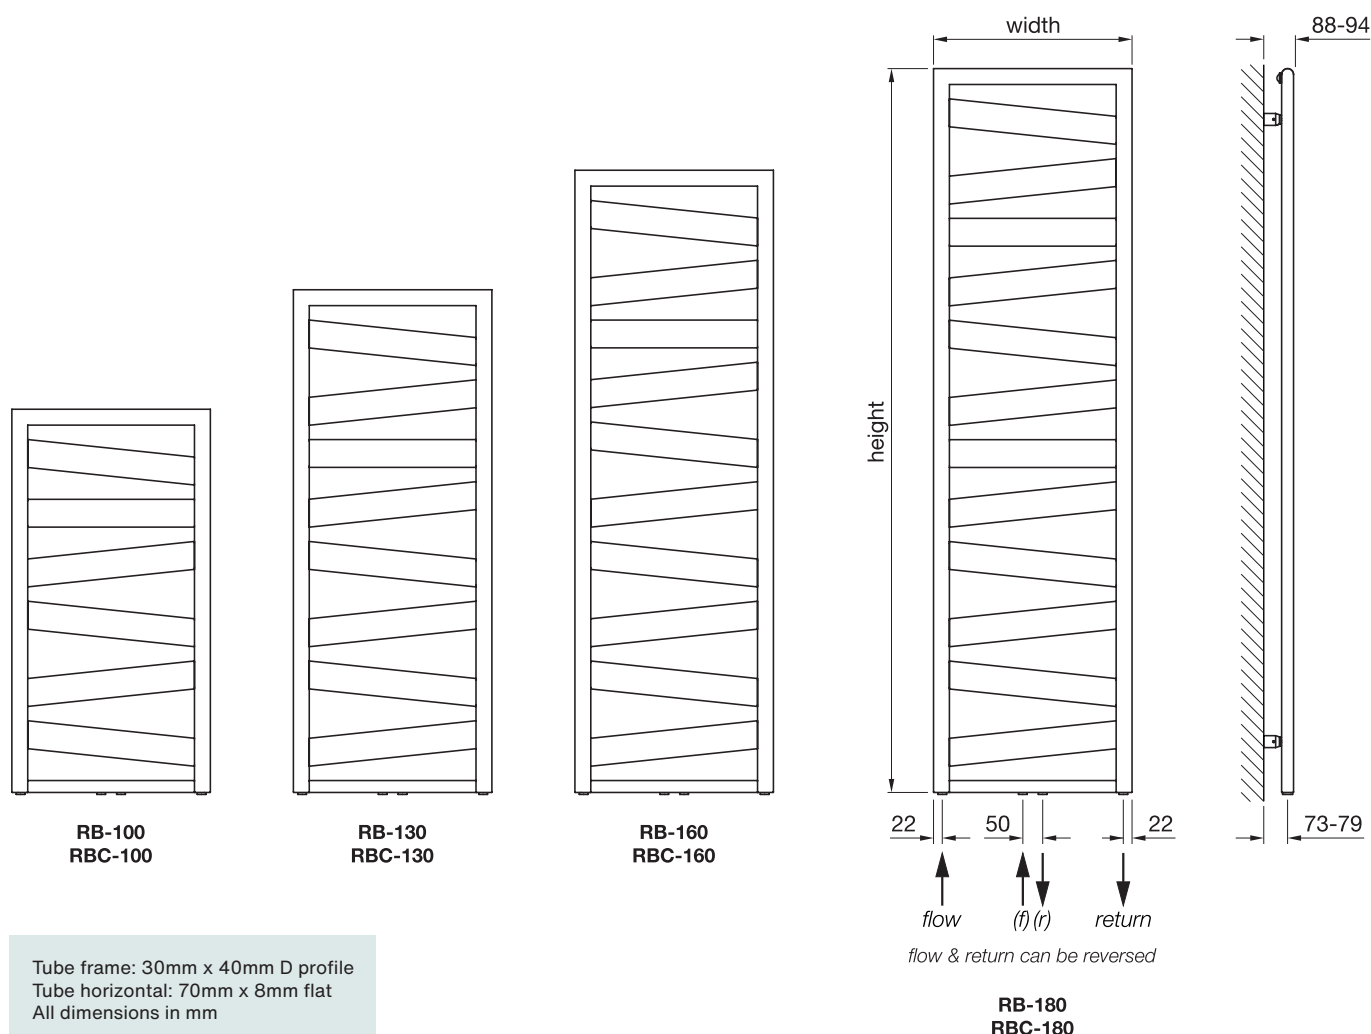

Zehnder Ribbon

Scan for the complete compliant technical specifications

In stock items highlighted in bold below	Height (mm)	Width (mm)	Finish	Output $\Delta T=50^{\circ}C$ (watts/btu) All outputs certified to EN 442	Dual Fuel Immersion Rating (watts)	RRP (ex VAT)	RRP (inc 20% VAT)

Zehnder Ribbon

RB-100-050	965	500	white*	398/1358	200	£297	£356.40
RB-130-050	1266	500	white*	509/1737	300	£350	£420.00
RB-160-050	1567	500	white*	621/2119	400	£403	£483.60
RB-180-050	1823	500	white*	723/2467	400	£450	£540.00
RB-100-050-0557	965	500	matt black	398/1358	200	£371	£445.20
RB-130-050-0557	1266	500	matt black	509/1737	300	£438	£525.60
RB-160-050-0557	1567	500	matt black	621/2119	400	£504	£604.80
RB-180-050-0557	1823	500	matt black	723/2467	400	£563	£675.60
RBC-100-050	965	500	chrome	261/891	200	£786	£943.20
RBC-130-050	1266	500	chrome	327/1116	200	£956	£1,147.20
RBC-160-050	1567	500	chrome	393/1341	200	£1,114	£1,336.80
RBC-180-050	1823	500	chrome	461/1573	300	£1,271	£1,525.20

*Traffic White (RAL 9016)

Dual energy: Self fit (additional cost to central heating model prices). For more information please scan the QR code.

Colour finish: Colours from the World of Colours chart are priced at: Traffic White (RAL 9016) + 25%.
Colour finish and non-stock products delivery: 3-5 weeks.