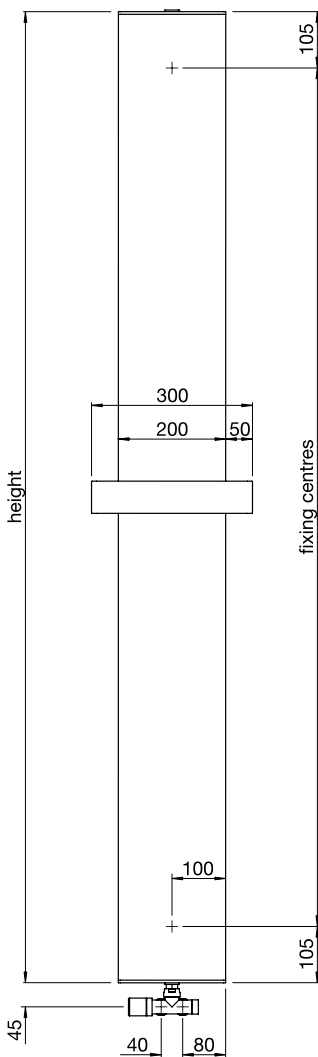

Zehnder Svelte

In stock items highlighted in bold below	Height (mm)	Width (mm)	Finish	Output $\Delta T=50^{\circ}\text{C}$ (watts/btu) All outputs certified to EN 442	RRP (ex VAT)	RRP (inc 20% VAT)
SVA-151-030	1510	300	white*	361/1232	£864	£1,036.80
SVA-189-030	1890	300	white*	430/1467	£903	£1,083.60
SVA-151-030-0336	1510	300	volcanic	361/1232	£864	£1,036.80
SVA-189-030-0336	1890	300	volcanic	430/1467	£903	£1,083.60
SVA-151-030-0371	1510	300	aluminium	361/1232	£1,080	£1,296.00
SVA-189-030-0371	1890	300	aluminium	430/1467	£1,129	£1,354.80
SVA-151-030-SAP10020	1510	300	champagne	361/1232	£1,080	£1,296.00
SVA-189-030-SAP10020	1890	300	champagne	430/1467	£1,129	£1,354.80
SVA-151-030-SW208F	1510	300	marron	361/1232	£1,080	£1,296.00
SVA-189-030-SW208F	1890	300	marRon	430/1467	£1,129	£1,354.80
SVA-151-030-M3000L	1510	300	nickel look	361/1232	£1,080	£1,296.00
SVA-189-030-M3000L	1890	300	nickel look	430/1467	£1,129	£1,354.80
SVA-151-030-SBP9010	1510	300	white sable	361/1232	£1,080	£1,296.00
SVA-189-030-SBP9010	1890	300	white sable	430/1467	£1,129	£1,354.80

*Traffic White (RAL 9016)

Please note: when ordering, please specify whether you require pipe connections to the wall or the floor.

straight or angled valves are supplied with this radiator (see separate sheet for fitting instructions)

please note: the internal tube will rattle when the radiator is unpacked. This is normal and will not happen once the radiator is installed.