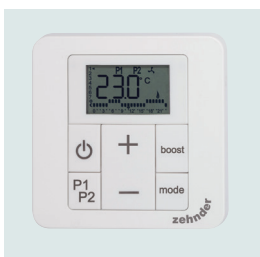

The Ax Spa Electric offers a flexible bathroom heating solution. It is available in a range of contemporary colours.