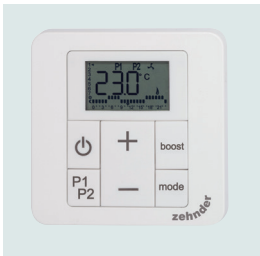

Additional price:
White finish: £61
Colour finish: £76

QSE-075/GF

QSE-120/GF

QSE-150/GF

QSE-180/GF

Tube frame: 30mm x 30mm square
Tube horizontal: 25mm x 25mm square
All dimensions in mm

The Quaro Spa Electric radiates an air of sophistication with its sleek and contemporary design. Its clean lines and surface offers a perfect balance of functionality and style.