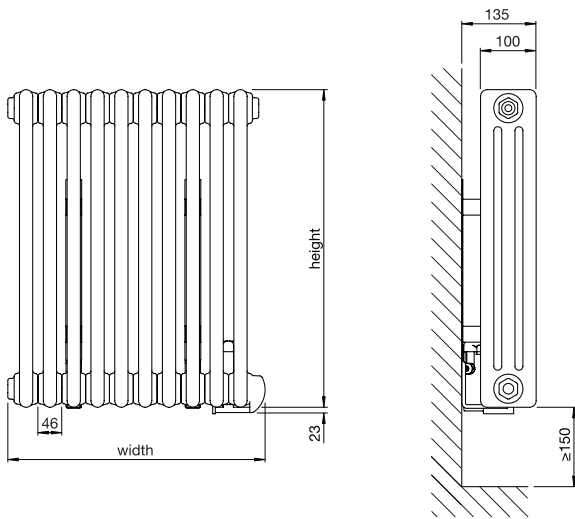

Zehnder Charleston Electric

In stock items highlighted in bold below	Height (mm)	Width (mm)	Overall Projection	Number of sections	Finish	Radio frequency remote programmer IP44 Zone 1 Bath, Zone 2 Shower, Class II Electric rating (watts)	RRP (ex VAT)	RRP (inc 20% VAT)

⚡ Zehnder Charleston Electric Horizontal - 3 column

NZ3-060-050/GF	600	502	135	10	white*	500	£689	£826.80
NZ3-060-059/GF	600	594	135	12	white*	750	£803	£963.60
NZ3-060-073/GF	600	732	135	15	white*	1000	£870	£1,044.00
NZ3-060-087/GF	600	870	135	18	white*	1250	£1,016	£1,219.20
NZ3-060-101/GF	600	1008	135	21	white*	1500	£1,096	£1,315.20
NZ3-060-128/GF	600	1284	135	27	white*	2000	£1,318	£1,581.60

⚡ Zehnder Charleston Electric Vertical - 2 column

NZ2-180-031/GF	1792	305	97	6	white*	750	£895	£1,074.00
NZ2-180-040/GF	1792	397	97	8	white*	1000	£965	£1,158.00
NZ2-180-049/GF	1792	489	97	10	white*	1250	£990	£1,188.00
NZ2-180-058/GF	1792	581	97	12	white*	1500	£1,050	£1,260.00

⚡ Zehnder Charleston Plinth Electric - 5 column

NZ5-030-096/GF-F	300	962	213	20	white	1000	£1,145	£1,374.00

*Traffic White (RAL 9016)

Colour finish: Colours from the World of Colours chart are priced at: Traffic White (RAL 9016) + 25%.
Colour finish and non-stock products delivery: 3-5 weeks.