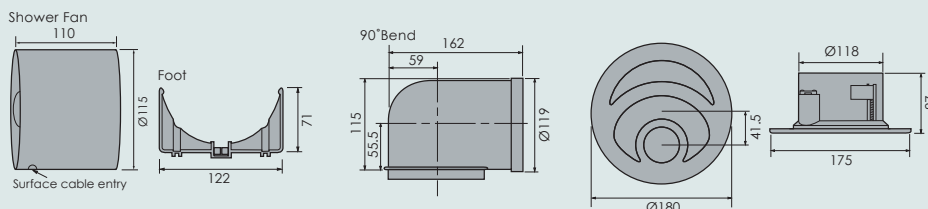

Zehnder Silent Shower Fan Kit

In stock items highlighted in black	Description	Controls	Airflow I/s in FREE AIR (BS848 Pt 1)	Sound pressure level @ 3m dB(A)	Energy Consumption (W)	IP Rating	RRP (ex VAT)	RRP (inc 20% VAT)
ZSR100TСКА	Silent Timer Shower Kit	Single speed, 230V. Operation by light/remote switch. Adjustable timer. Kit includes induct fan, 90° end, 3 metres of flexiduct, 4 fixing clips, ceiling grills and fixing screws. Provided with white bevel.	15	24	16	IPX4 Zones 1 & 2	£91	£109.20
ZSR100ETSKA	Silent Timer Shower Kit & Light	Single speed, 230V. Operation by light/remote switch. Adjustable timer. Kit includes induct fan, 12V light unit, light transformer, 90° bend, 3 metres of flexiduct, 4 fixing clips, ceiling grille and fixing screws. Provided with white & chrome bezels.	15	24	Fan 16W, 12V lamp rated at 6W	IPX4 Zones 1 & 2	£159	£190.80

Length of ductwork should not exceed the length of the ducting supplied. Recommended for discharge through an external wall or soffit, **but not** the roof.

Zehnder Halo Designer Shower Fan & LED Light Kit

In stock items highlighted in black	Description	Controls	Airflow I/s in FREE AIR (BS848 Pt 1)	Sound pressure level @ 3m dB(A)	Energy consumption (W)	IP Rating	RRP (ex VAT)	RRP (inc 20% VAT)
ZHC115ETSKA	125mm Halo timer ceiling fan shower kit and LED light	Single speed, 230V. Operation by light/remote switch. Adjustable timer (2-30mins and factory set at 15 mins). Kit includes 125mm induct fan, internal grille with low voltage 12V light and transformer, 90° bend, 3 metres of flexiduct, 4 fixing clips, ceiling grill and fixing screws. White & Chrome bezels provided.	56	31	Fan 20W, 12V lamp rated at 6W	IPX4 Zones 1 & 2	£169	£202.80