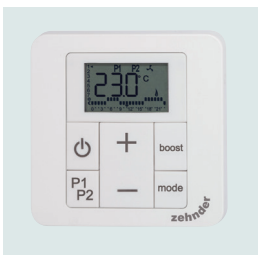

The simple elegance of the Subway Electric is maintained with either a simple immersion heater or a radio frequency remote programmer.

Where space is restricted the Zehnder Subway Electric is available with a room divider bracket option. To order this version please stipulate on your purchase order at the time of ordering.

Additional price:
White finish: £61
Colour finish: £76
Chrome finish: £79

Electric Option
Radio frequency remote programmer.
5 operating modes (Frost free, Eco, Comfort & Customised P1/P2)
Daily & weekly programmable
Boost function
Open window detection
Scan the QR code for more information