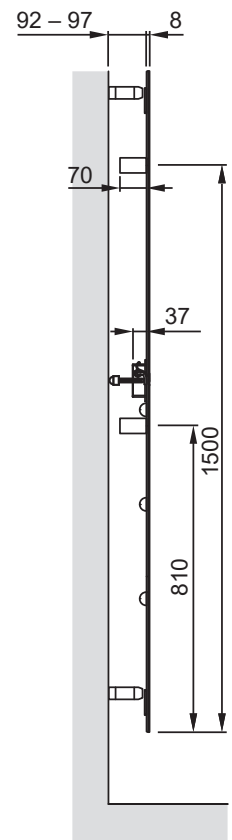

⚡ Zehnder Deseo Verso

DVW-150-048/F	1500	475	white glass	600	£1,406	£1,687.20
DVW-175-048/F	1750	475	white glass	750	£1,790	£2,148.00
DVB-150-048/F	1500	475	black glass	600	£1,406	£1,687.20
DVB-175-048/F	1750	475	black glass	750	£1,790	£2,148.00
DVM-150-048/F	1500	475	mirror glass	600	£1,508	£1,809.60
DVM-175-048/F	1750	475	mirror glass	750	£1,874	£2,248.80