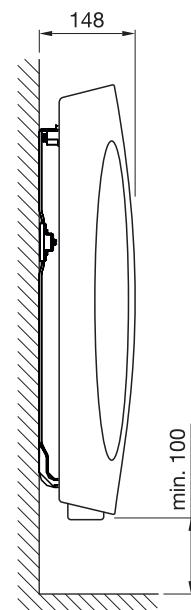

Zehnder Fare Tech

TADE-057-041/CF	575	429	4	white*	500	£547	£656.40
TADE-057-049/CF	575	509	5	white*	750	£589	£706.80
TADE-057-065/CF	575	669	7	white*	1000	£671	£805.20
TADE-057-081/CF	575	829	9	white*	1250	£753	£903.60
TADE-057-089/CF	575	909	10	white*	1500	£794	£952.80
TADE-057-129/CF	575	1309	15	white*	2000	£1,000	£1,200.00

*Pure White (RAL 9010)

Temperature controller: Backlit LCD digital display screen gives complete control. Temperature can be adjusted in 0.5°C increments. 3 pre-set programmes and 5 mode settings. Open window detection system and parental lock. 7 day programmable function.

Colour finish: Colours from the World of Colours chart are priced at: Traffic White (RAL 9016) + 25%.
Colour finish and non-stock products delivery: 3-5 weeks.

Open Window detection

The Integral control unit recognises if a window has been opened for an extended period and switches the radiator off. Once the window is closed, the radiator returns to normal operation.

- Temperature changes are quickly recognised via the external temperature sensor
- The integral thermostat proactively reacts to sensor information; delivering the perfect indoor climate
- Intuitive radiator which automatically switches off if a window is open for an extended period
- An intelligent heating solution which lowers costs and energy consumption

80mm x 100mm extruded sections
All dimensions in mm