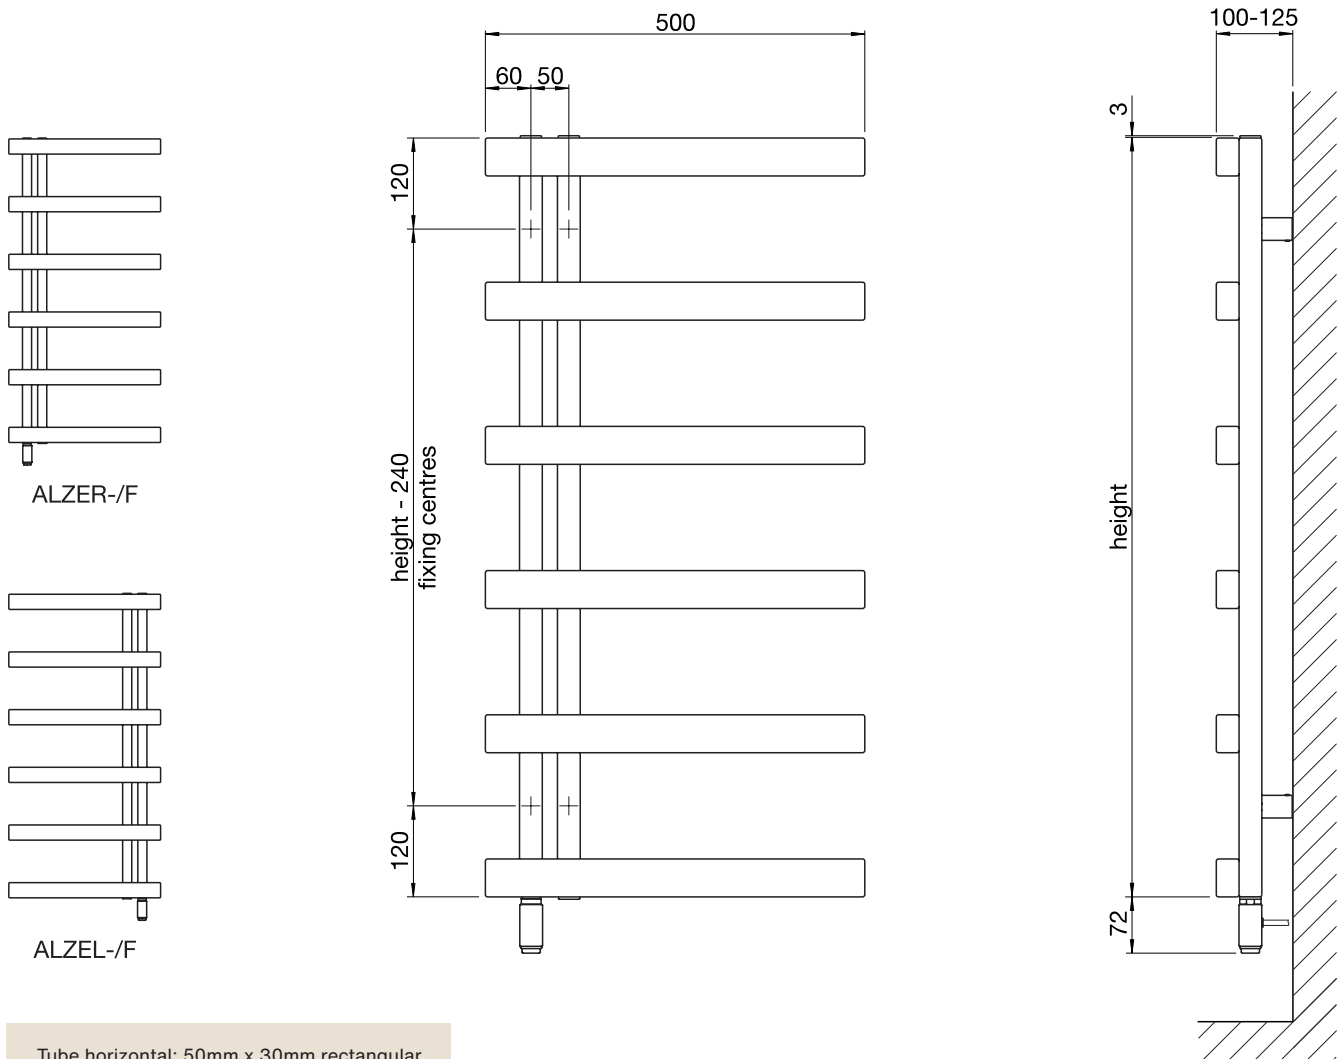

Tube horizontal: 50mm x 30mm rectangular
Tube vertical: 30mm x 30mm square
All dimensions in mm