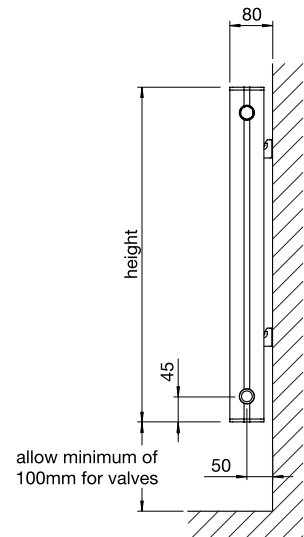

*Traffic White (RAL 9016)

Also available in a range of exclusive finishes. Please see the next page for full details.

To make the Zehnder Blok a towel radiator please add a single BLARS-033 or BLAR-033 to orders.

Please note: Additional towel rails (3 max) can be added to the 160 & 190 models. Please ensure a minimum of 315mm vertical spacing between each rail.

Accessories

Model	Finish	RRP (ex VAT)	RRP (inc 20% VAT)
BLARS-033 Zehnder Blok Rail for cloakroom. Length spans 2 elements (adds 38mm to front face)	Polished Aluminium	£180	£216.00
BLAR-033 Zehnder Blok Rail. Length spans 2 elements (adds 66mm to front face)	Polished Aluminium	£180	£216.00

note: flow & return can be reversed if required see separate sheet for instructions

160mm x 60mm extruded sections
All dimensions in mm