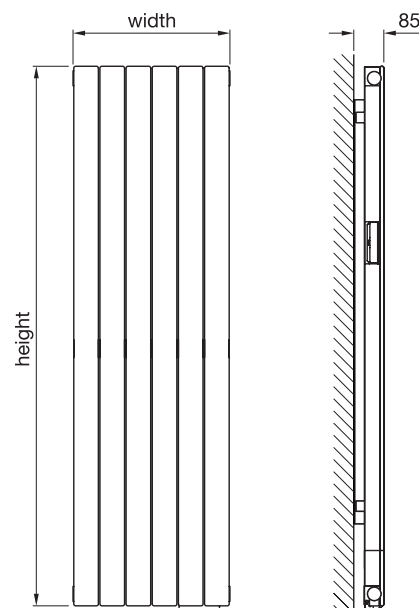

ROEV

ROEV models
Tube horizontal: Ø38mm round
Tube vertical: 70mm x 11mm flat

ROEHD models
Tube horizontal: 70mm x 11mm flat
Tube vertical: Ø38mm round