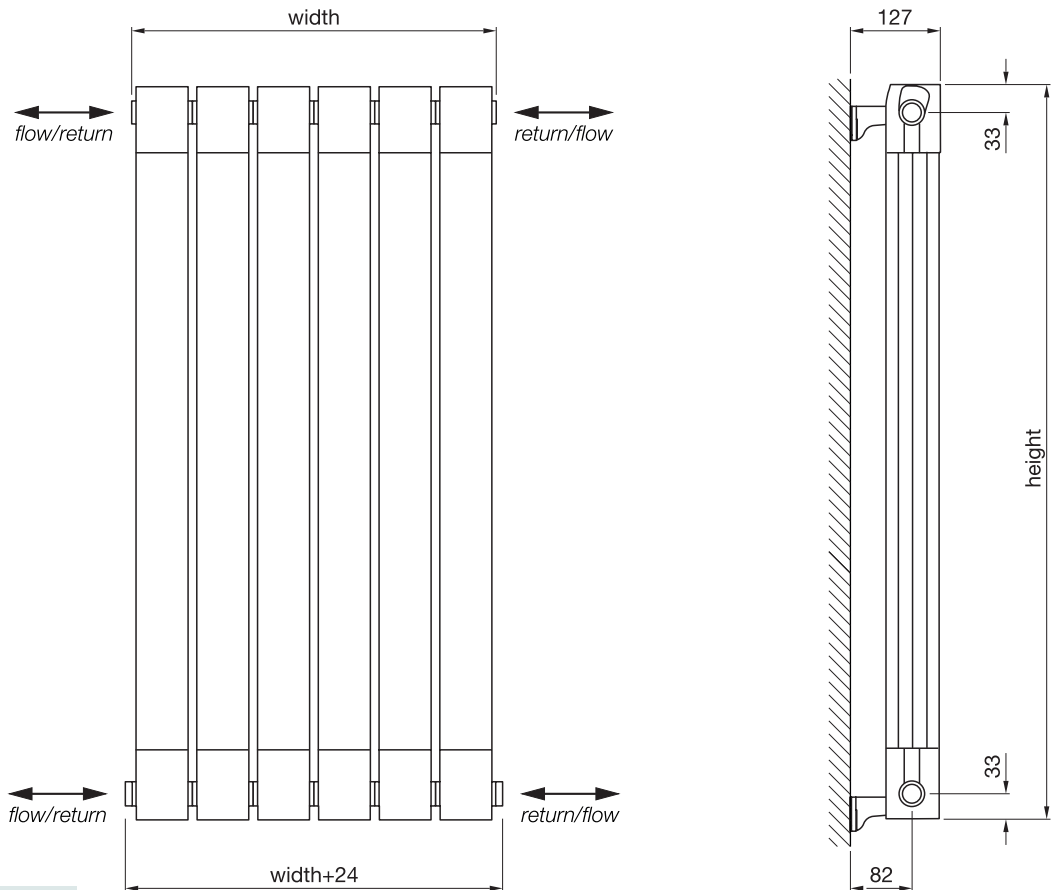

Zehnder Aluminium Garda S90

*Pure White (RAL 9010). Colour finishes are not available. Width excludes air vent and bushes (Additional 24mm)

The Aluminium Garda S90 is a high output, low water content, extruded aluminium radiator, sectional in manufacture, supplied with a bracket pack comprised of wall fixing brackets, plugs, bushes and an air vent. Joining nipples, gaskets and an assembly tool must be purchased separately.

Accessories		RRP (ex VAT)	RRP (inc 20% VAT)
A32/1	Gasket for nipples, plugs and adaptors for Aluminium Garda S90	£1.90	£2.28
A33/1	1 inch steel joining nipple for Aluminium Garda S90	£4.00	£4.80
A82	Installation bush and bracket pack for Aluminium Garda S90	£35	£42.00
A36/4	Towel rail for 4 section Aluminium Garda S90. White RAL 9010	£82	£98.40
A36/5	Towel rail for 5 section Aluminium Garda S90. White RAL 9010	£96	£115.20
A36/6	Towel rail for 6 section Aluminium Blitz Super and Aluminium Garda S90. White RAL 9010	£105	£126.00

80mm x 90mm extruded sections
All dimensions in mm