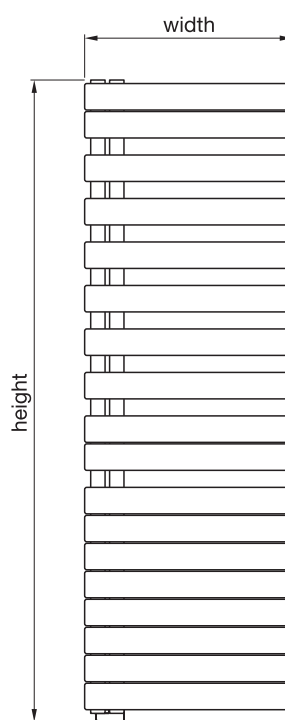

Zehnder Roda Spa Asym Electric

Scan for the complete compliant technical specifications

In stock items highlighted in bold below	Height (mm)	Width (mm)	Finish	Radio frequency remote programmer IP44 Zone 1 Bath, Zone 2 Shower, Class II Electric rating (watts)	RRP (ex VAT)	RRP (inc 20% VAT)

Zehnder Roda Spa Asym Electric

ROFEL-080-55/GF	828	550	white*	500	£668	£801.60
ROFEL-120-55/GF	1206	550	white*	750	£780	£936.00
ROFEL-170-55/GF	1699	550	white*	1000	£975	£1,170.00
ROFER-080-55/GF	828	550	white*	500	£668	£801.60
ROFER-120-55/GF	1206	550	white*	750	£780	£936.00
ROFER-170-55/GF	1699	550	white*	1000	£975	£1,170.00

*Traffic White (RAL 9016)

Colour finish: Colours from the World of Colours chart are priced at: Traffic White (RAL 9016) + 25%.
Colour finish and non-stock products delivery: 3–5 weeks.

Accessories				
Model		Finish	RRP (ex VAT)	RRP (inc 20% VAT)
470331	Hooks for Zehnder Roda Spa. Pack of 2 hooks.	white*	£14	£16.80
470379	Hooks for Zehnder Roda Spa. Pack of 2 hooks.	colour	£19	£22.80

ROFER-170

Tube horizontal: 70mm x 11mm tubes
Tube vertical: Ø38mm tubes
All dimensions in mm