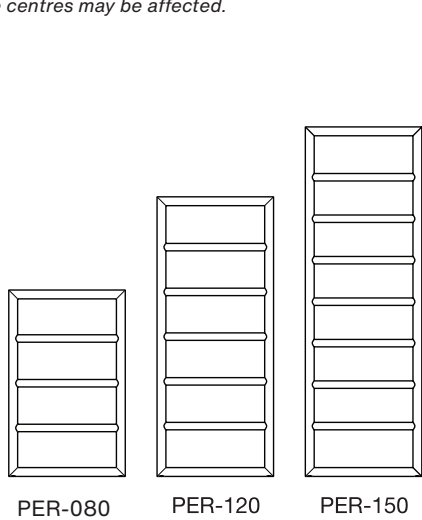

Tube frame: $\text{Ø}38\text{mm}$ round
Tube horizontal: $\text{Ø}32\text{mm}$ round
All dimensions in mm