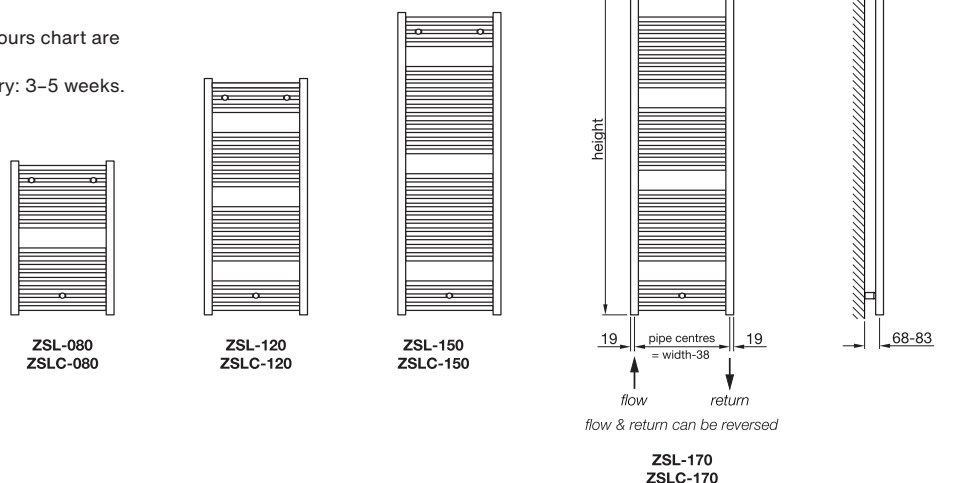

*Traffic White (RAL 9016)

Dual energy: Self fit (additional cost to central heating model prices). For more information please scan the QR code.

Colour finish: Colours from the World of Colours chart are priced at: Traffic White (RAL 9016) + 25%.
Colour finish and non-stock products delivery: 3-5 weeks.

Tube horizontal: $\varnothing 23\text{mm}$ round
Tube vertical: $\varnothing 38\text{mm}$ round
All dimensions in mm