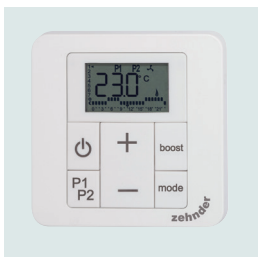

ROEHD040-110/GF VOLCANIC 0336

Electric Option
Radio frequency remote programmer.
5 operating modes (Frost free, Eco, Comfort & Customised P1/P2)
Daily & weekly programmable
Boost function
Open window detection
Scan the QR code for more information