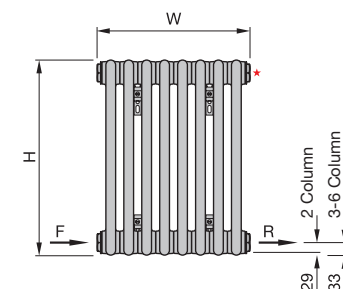

Technical Information

Please note: We only supply complete radiators. Additional sections cannot be joined to our stock range of radiators. The number of sections/width is virtually unlimited. Practicality regarding weights, handling and accessibility should be taken into consideration. Large radiators may be supplied in modules to be assembled on site. Lead times – After the designs have been confirmed, please allow 6-8 weeks for curved, angled and engineered to order.

Radiators are supplied with bottom opposite end connections as standard. For underside connections, please specify at the time of ordering.

Angled radiators: Prices on application. Please contact your Zehnder stockist or a member of our sales team for further details.

Curved radiators: Please multiply the prices for standard radiators by 2.

All data and prices per 46mm section

Formulas: Nominal overall radiator width = (No. of sections x 46mm) + 26mm

No. of sections = (Nominal overall radiator width (mm) - 26mm) divided by 46

(Manufacturing tolerance of +/- 1.5% in width, +/- 2mm in height, +/- 5mm in depth)

*1/2" air vent
Width excludes air vent
F = flow
R = return
H = height
W = width
Tube: Vertical Ø 25mm
All dimensions in mm

Colour finish: Colours from the World of Colours chart are priced at: Traffic White (RAL 9016) + 25%.
Colour finish and non-stock products delivery: 3-5 weeks.

Other sizes and shapes, including angled and curved, are also available on request.