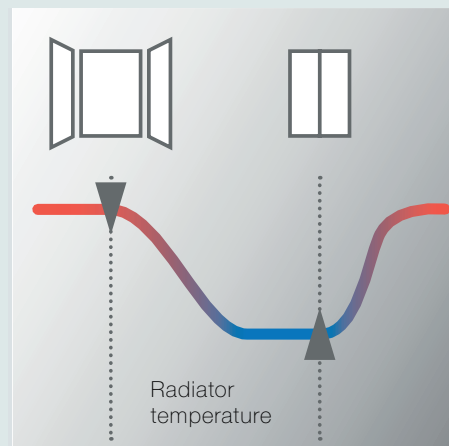

ROEV150-040/GF	1517	370	5	white*	750	£950	£1,140.00
ROEV180-045/GF	1817	444	6	white*	1000	£995	£1,194.00
ROEV180-060/GF	1817	592	8	white*	1500	£1,085	£1,302.00
ROEV200-075/GF	2017	740	9	white*	2000	£1,195	£1,434.00

⚡ Zehnder Roda Electric Horizontal

ROEHD040-080/GF	444	800	6	white*	750	£895	£1,074.00
ROEHD040-110/GF	444	1100	6	white*	1000	£950	£1,140.00
ROEHD040-150/GF	444	1500	6	white*	1500	£995	£1,194.00
ROEHD060-080/GF	592	800	8	white*	1000	£925	£1,110.00
ROEHD060-110/GF	592	1100	8	white*	1250	£985	£1,182.00
ROEHD060-130/GF	592	1300	8	white*	1500	£1,050	£1,260.00
ROEHD060-150/GF	592	1500	8	white*	2000	£1,095	£1,314.00

*Traffic White (RAL 9016)

Colour finish: Colours from the World of Colours chart are priced at: Traffic White (RAL 9016) + 25%.
Colour finish and non-stock products delivery: 3-5 weeks.

Open Window detection

The Integral control unit recognises if a window has been opened for an extended period and switches the radiator off. Once the window is closed, the radiator returns to normal operation.

- Temperature changes are quickly recognised via the external temperature sensor
- The integral thermostat proactively reacts to sensor information; delivering the perfect indoor climate
- Intuitive radiator which automatically switches off if a window is open for an extended period
- An intelligent heating solution which lowers costs and energy consumption

ROEHD