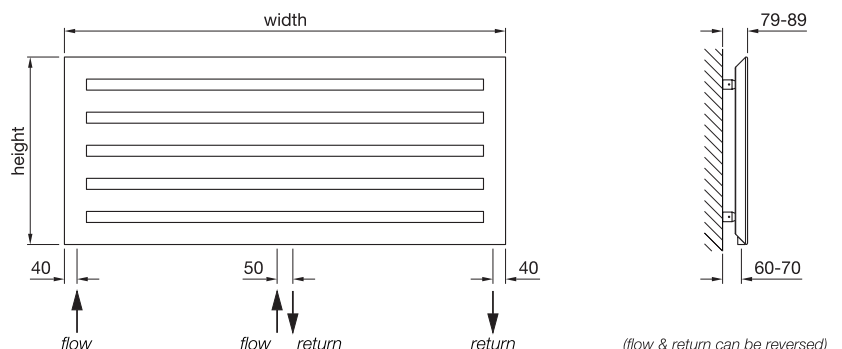

Zehnder recommends VALVE-SET-10-CR.
For more information see page 140.

Valve sets in colour finish are also available. For more information see pages 142-143

Tube frame: 70mm x 39mm triangular
Horizontal tubes: 70mm x 8mm flat
All dimensions in mm