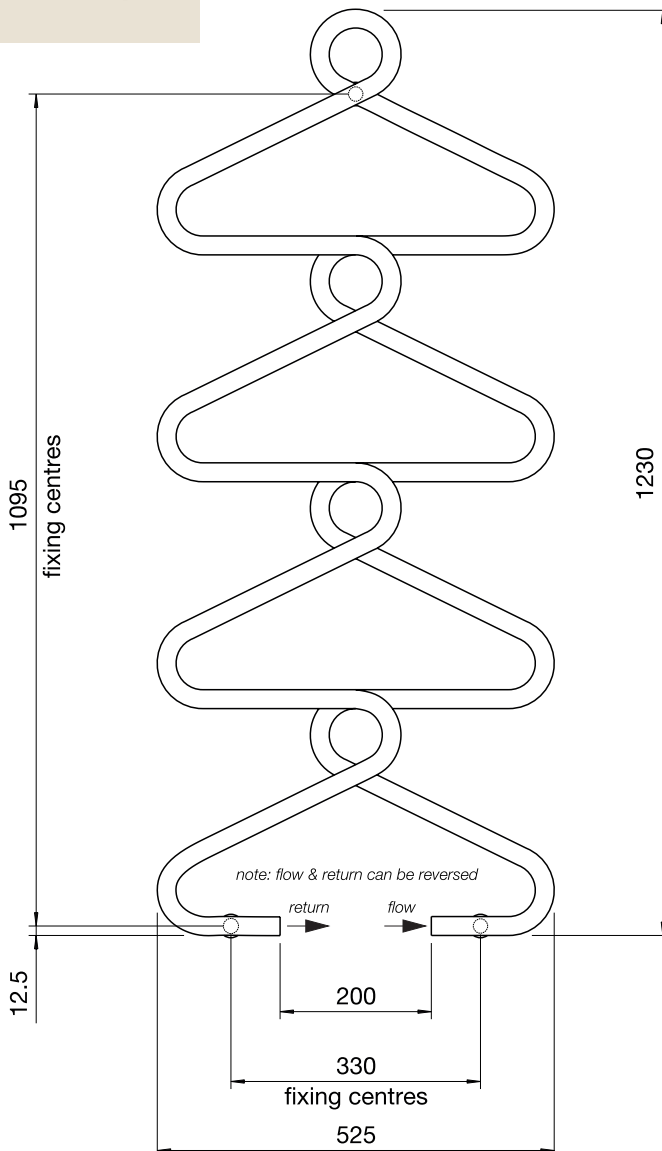

Zehnder Archibald

In stock items highlighted in bold below	Height (mm)	Width (mm)	Finish	Output $\Delta T=50^{\circ}\text{C}$ (watts/btu) All outputs certified to EN 442	RRP (ex VAT)	RRP (inc 20% VAT)

Zehnder Archibald

ABZ-120-50	1230	525	white*	336/1146	£532	£638.40
ABZC-120-50	1230	525	chrome	233/795	£898	£1,077.60

*Traffic White (RAL 9016)

Colour finish: Colours from the World of Colours chart are priced at: Traffic White (RAL 9016) + 25%.
Colour finish and non-stock products delivery: 3-5 weeks.

For pipes from wall or Zehnder recommends VALVE-SET-28 see page 139.

Valve sets in colour finish are also available. For more information see pages 142-143

Tube: $\varnothing 25\text{mm}$ round
All dimensions in mm