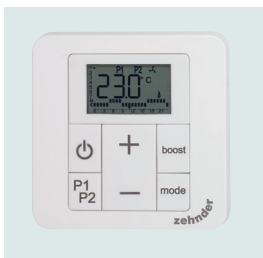

*Electric Option
Radio frequency remote programmer.
5 operating modes (Frost free, Eco,
Comfort & Customised P1/P2)
Daily & weekly programmable
Boost function
Open window detection
Scan the QR code for more information*