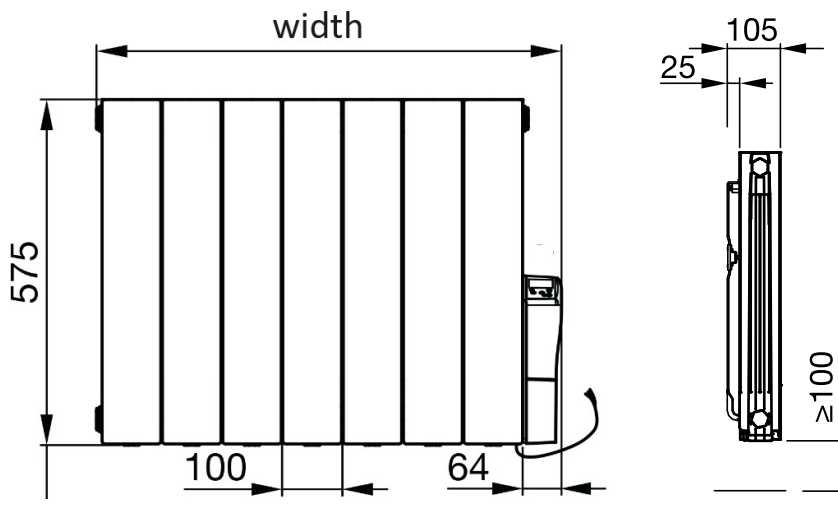

Zehnder Alura

In stock items highlighted in bold below	Height (mm)	Width (mm)	Number of sections	Finish	With factory fitted controls, IP34 Zone 1 Bath, Zone 2 Shower, Class II Electric Rating (watts)	RRP (ex VAT)	RRP (inc 20% VAT)

⚡ Zehnder Alura

ALE-050-036/F	575	377	3	white*	500	£404	£484.80
ALE-075-046/F	575	477	4	white*	750	£440	£528.00
ALE-100-056/F	575	577	5	white*	1000	£496	£595.20
ALE-125-076/F	575	777	7	white*	1250	£581	£697.20
ALE-150-086/F	575	877	8	white*	1500	£644	£772.80
ALE-200-116/F	575	1177	11	white*	2000	£791	£949.20

*Pure White (RAL 9010) Colour finishes are not available.

Temperature controller: Backlit LCD digital display screen gives complete control. Temperature can be adjusted in 0.5°C increments. 3 pre-set programmes and 5 mode settings. Open window detection system and parental lock. 7 day programmable function.

Open Window detection

The Integral control unit recognises if a window has been opened for an extended period and switches the radiator off. Once the window is closed, the radiator returns to normal operation.

- Temperature changes are quickly recognised via the external temperature sensor
- The integral thermostat proactively reacts to sensor information; delivering the perfect indoor climate
- Intuitive radiator which automatically switches off if a window is open for an extended period
- An intelligent heating solution which lowers costs and energy consumption

100mm x 80mm extruded sections
All dimensions in mm