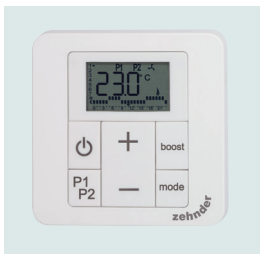

*Electric Option
Radio frequency remote programmer.
5 operating modes (Frost free, Eco, Comfort & Customised P1/P2)
Daily & weekly programmable
Boost function
Open window detection
Scan the QR code for more information*