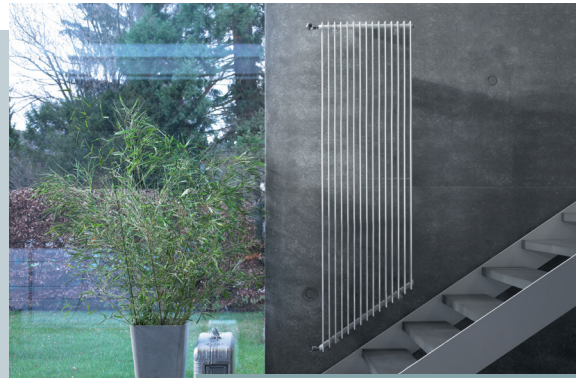

Trapezoidal

The **Zehnder Excelsior** is able to be custom made to follow the contours of your staircase perfectly, making it a stunning feature that is both practical and elegant.

Visit our website to learn more about the Zehnder Excelsior