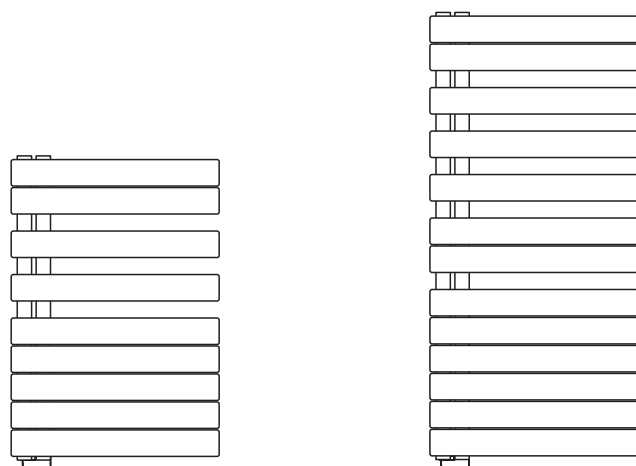

ROFER-080

ROFER-120