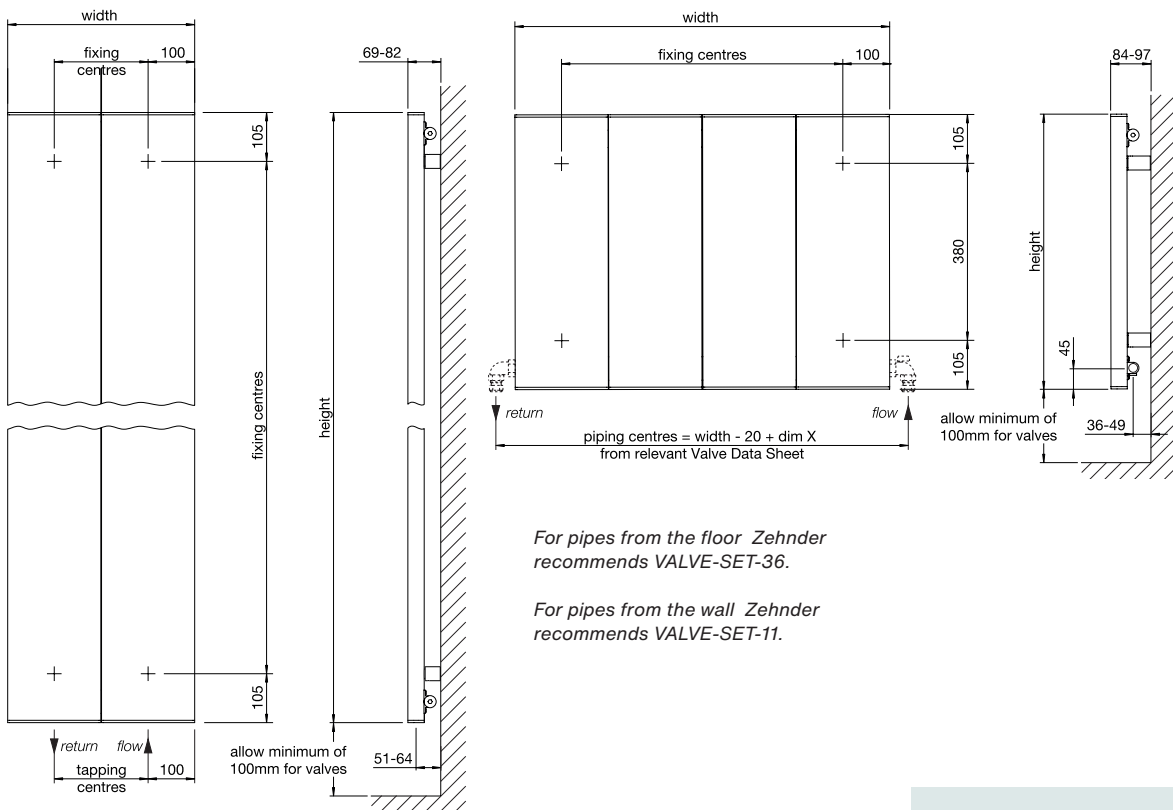

For pipes from the floor Zehnder recommends VALVE-SET-36.

For pipes from the wall Zehnder recommends VALVE-SET-11.

200mm x 34mm extruded sections
All dimensions in mm