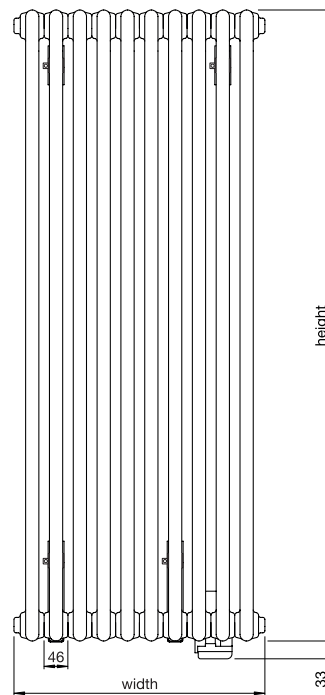

Zehnder Charleston Electric

In stock items highlighted in bold below	Height (mm)	Width (mm)	Overall Projection	Number of sections	Finish	Radio frequency remote programmer IP44 Zone 1 Bath, Zone 2 Shower, Class II Electric rating (watts)	RRP (ex VAT)	RRP (inc 20% VAT)

⚡ Zehnder Charleston Electric Horizontal - 3 column

NZ3-060-050/GF	600	502	135	10	white*	500	£689	£826.80
NZ3-060-059/GF	600	594	135	12	white*	750	£803	£963.60
NZ3-060-073/GF	600	732	135	15	white*	1000	£870	£1,044.00
NZ3-060-087/GF	600	870	135	18	white*	1250	£1,016	£1,219.20
NZ3-060-101/GF	600	1008	135	21	white*	1500	£1,096	£1,315.20
NZ3-060-128/GF	600	1284	135	27	white*	2000	£1,318	£1,581.60

⚡ Zehnder Charleston Electric Vertical - 2 column

NZ2-180-031/GF	1792	305	97	6	white*	750	£895	£1,074.00
NZ2-180-040/GF	1792	397	97	8	white*	1000	£965	£1,158.00
NZ2-180-049/GF	1792	489	97	10	white*	1250	£990	£1,188.00
NZ2-180-058/GF	1792	581	97	12	white*	1500	£1,050	£1,260.00

⚡ Zehnder Charleston Plinth Electric - 5 column

NZ5-030-096/GF-F	300	962	213	20	white	1000	£1,145	£1,374.00

*Traffic White (RAL 9016)

Colour finish: Colours from the World of Colours chart are priced at: Traffic White (RAL 9016) + 25%.
Colour finish and non-stock products delivery: 3-5 weeks.