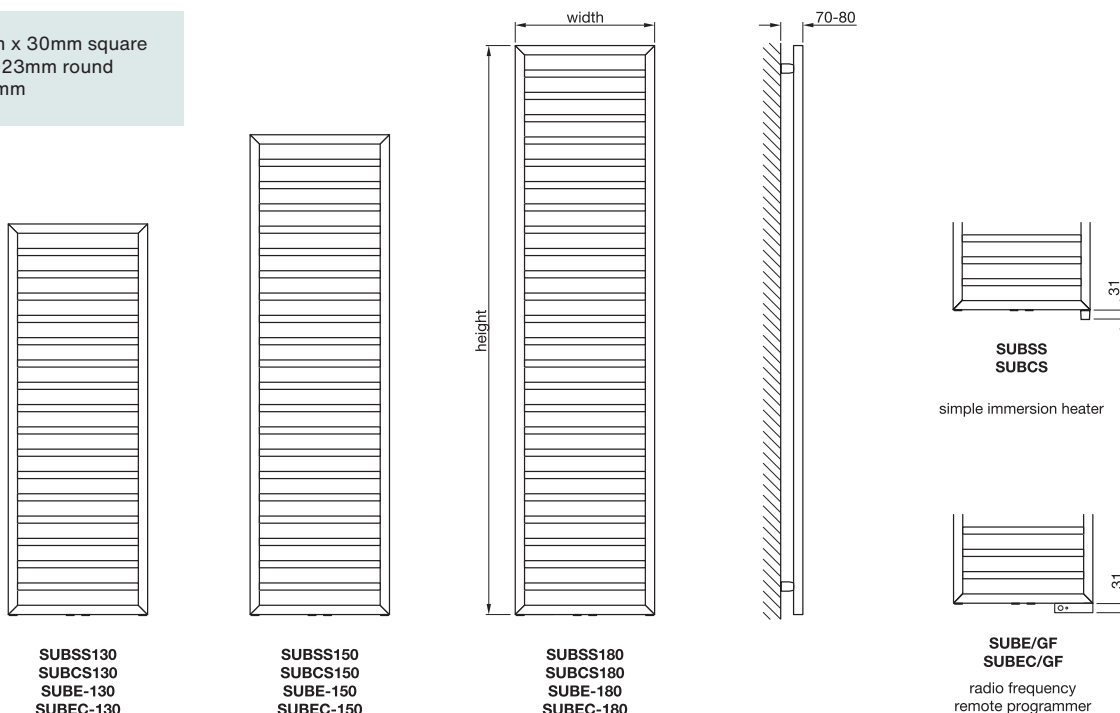

In stock items highlighted in bold below	Height (mm)	Width (mm)	Finish	Radio frequency remote programmer IP44 Zone 1 Bath, Zone 2 Shower, Class II Electric rating (watts)	RRP (ex VAT)	RRP (inc 20% VAT)

⚡ Zehnder Subway Electric

SUBE-130-045/GF	1261	450	white*	500	£514	£616.80
SUBE-150-045/GF	1549	450	white*	600	£568	£681.60
SUBE-150-060/GF	1549	600	white*	750	£610	£732.00
SUBE-180-060/GF	1837	600	white*	900	£661	£793.20
SUBEC-130-045/GF	1261	450	chrome	300	£1,037	£1,244.40
SUBEC-150-045/GF	1549	450	chrome	300	£1,189	£1,426.80
SUBEC-150-060/GF	1549	600	chrome	500	£1,297	£1,556.40
SUBEC-180-060/GF	1837	600	chrome	600	£1,429	£1,714.80

*Traffic White (RAL 9016)

Colour finish: Colours from the World of Colours chart are priced at: Traffic White (RAL 9016) + 25%.
Colour finish and non-stock products delivery: 3-5 weeks.

Accessories		Finish	RRP (ex VAT)	RRP (inc 20% VAT)
Optional wall brackets: Increases space behind rail by 20mm				
954111	Zehnder Subway SUB extended bracket kit	white*	£62	£74.40
954118	Zehnder Subway SUBC extended bracket kit	chrome	£62	£74.40
954119	Zehnder Subway SUB extended bracket kit	colour	£62	£74.40

Tube frame: 30mm x 30mm square
Tube horizontal: Ø23mm round
All dimensions in mm