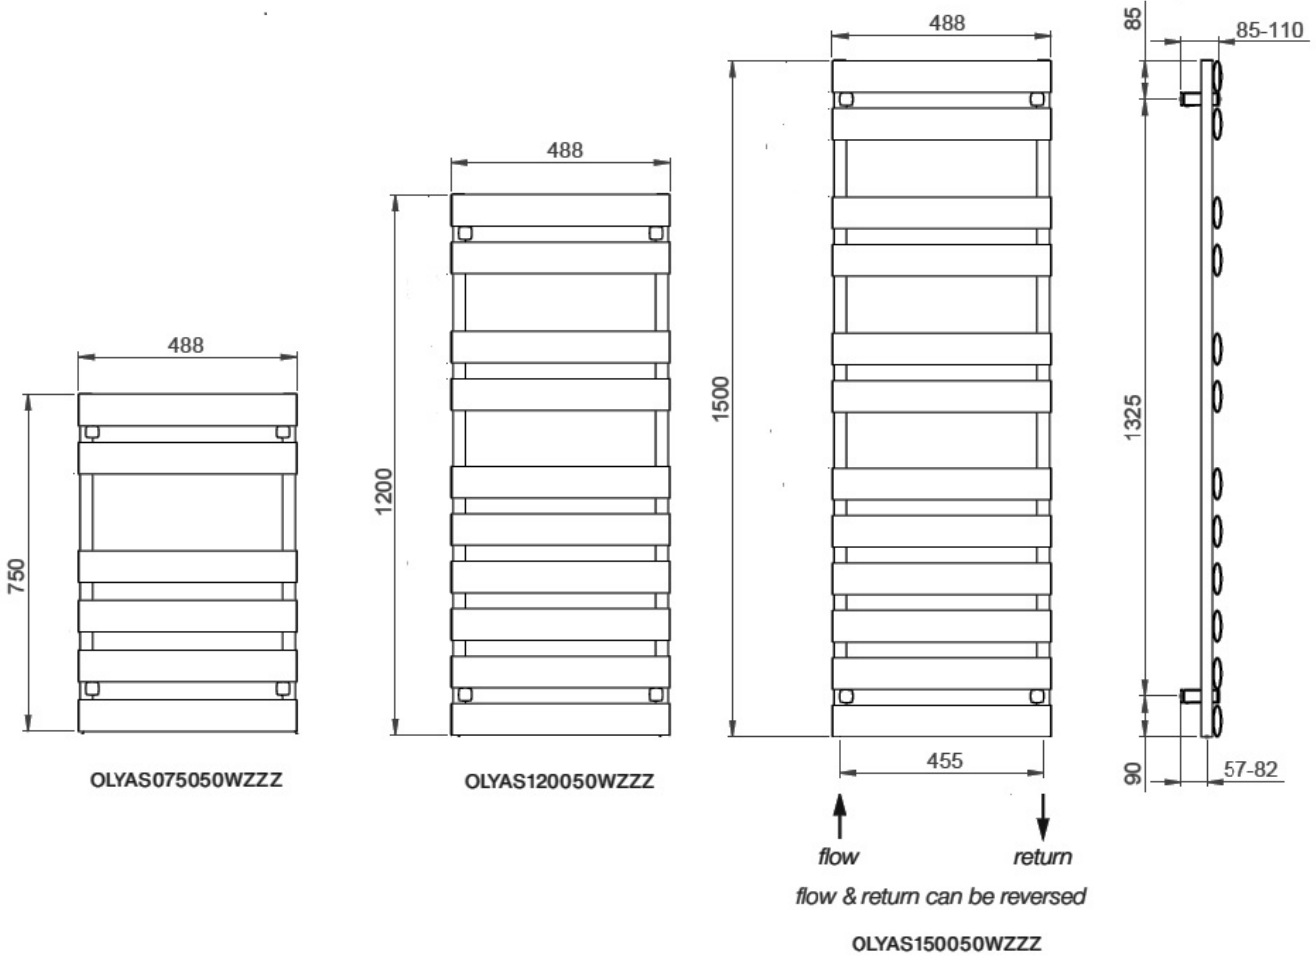

Zehnder Olympoz

In stock items highlighted in bold below	Height (mm)	Width (mm)	Finish	Output $\Delta T=50^{\circ}\text{C}$ (watts/btu) All outputs certified to EN 442	Dual Fuel Immersion Rating (watts)	RRP (ex VAT)	RRP (inc 20% VAT)

Zehnder Olympoz

OLYAS075050WZZZ	750	488	white*	333/1136	200	£309	£370.80
OLYAS120050WZZZ	1200	488	white*	543/1853	300	£430	£516.00
OLYAS150050WZZZ	1500	488	white*	666/2272	400	£494	£592.80
OLYAS075050WZZZ-9205	750	488	black^	333/1474	200	£309	£370.80
OLYAS120050WZZZ-9205	1200	488	black^	543/1853	300	£430	£516.00
OLYAS150050WZZZ-9205	1500	488	black^	666/2272	400	£494	£592.80

*Snow White RAL9016
^ Silk Black RAL9005

Tube horizontal: 70mm x 20mm oval
Tube vertical: 28mm x 25mm rectangular
All dimensions in mm