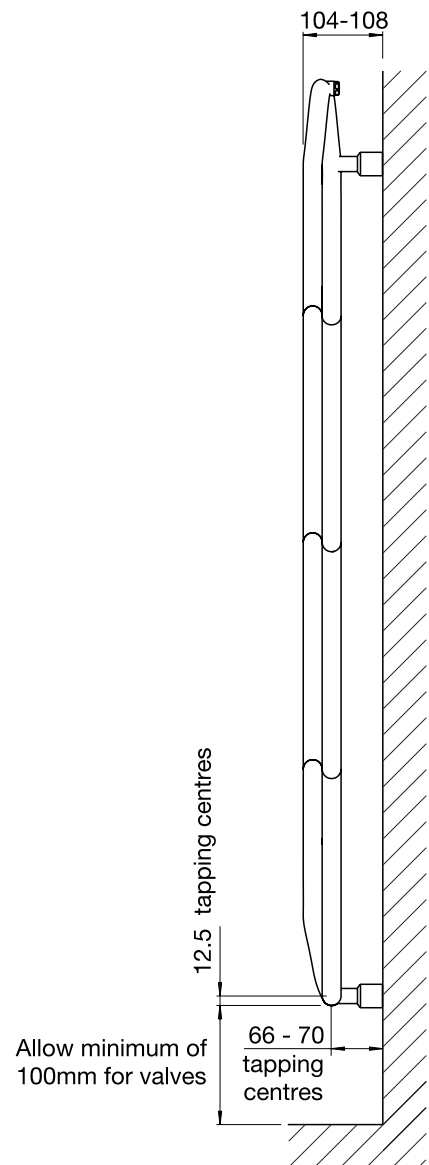

For pipes from wall or Zehnder recommends VALVE-SET-28 see page 139.

Valve sets in colour finish are also available. For more information see pages 142-143

Tube: $\varnothing 25\text{mm}$ round
All dimensions in mm