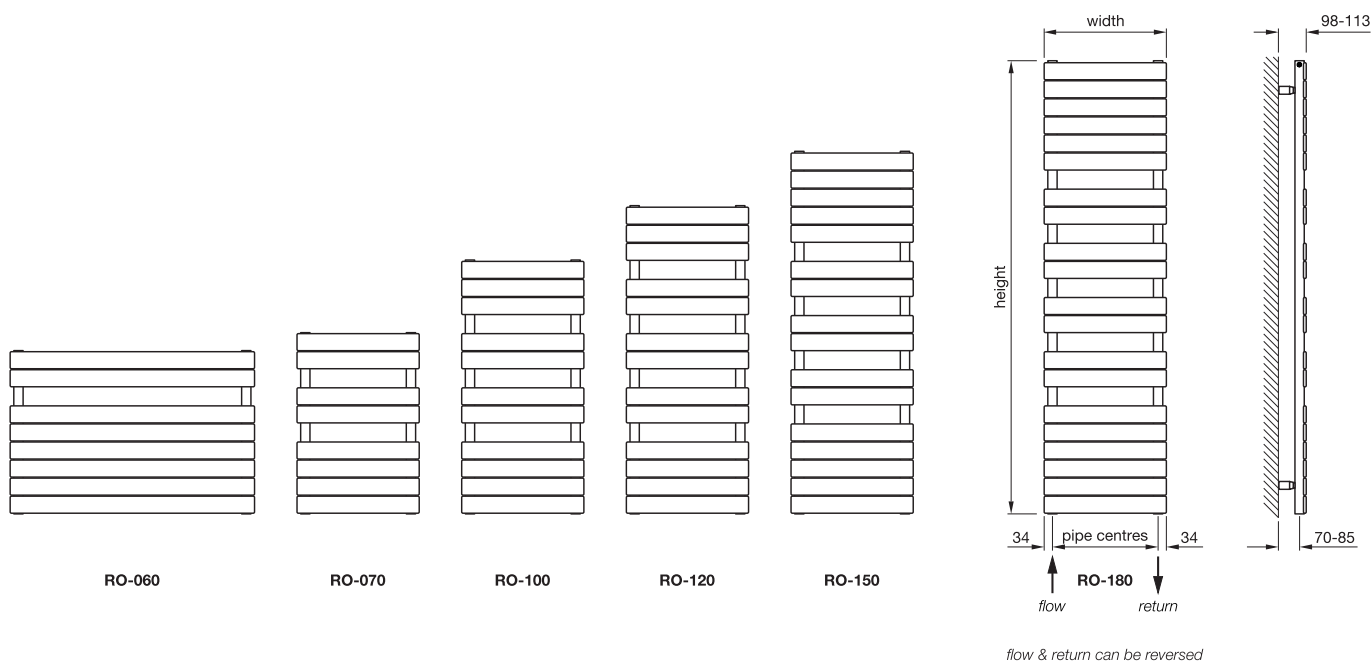

Zehnder Roda Spa

In stock items highlighted in bold below	Height (mm)	Width (mm)	Finish	Output $\Delta T=50^{\circ}\text{C}$ (watts/btu) All outputs certified to EN 442	Dual Fuel Immersion Rating (watts)	RRP (ex VAT)	RRP (inc 20% VAT)

Zehnder Roda Spa

RO-060-100	667	1000	white*	656/2238	400	£572	£686.40
RO-070-050	741	500	white*	377/1286	200	£497	£596.40
RO-100-050	1037	500	white*	504/1720	300	£556	£667.20
RO-120-050	1259	500	white*	583/1989	400	£598	£717.60
RO-150-050	1481	500	white*	691/2358	400	£649	£778.80
RO-180-050	1851	500	white*	817/2788	400	£728	£873.60
RO-180-060	1851	600	white*	1019/3477	600	£773	£927.60
RO-180-080	1851	800	white*	1300/4436	900	£859	£1,030.80

*Traffic White (RAL 9016)

Dual energy: Self fit (additional cost to central heating model prices). For more information please scan the QR code.

Colour finish: Colours from the World of Colours chart are priced at: Traffic White (RAL 9016) + 25%.
Colour finish and non-stock products delivery: 3-5 weeks.

Accessories				
Model		Finish	RRP (ex VAT)	RRP (inc 20% VAT)
470331	Hooks for Zehnder Roda Spa. Pack of 2 hooks	white*	£14	£16.80
470379	Hooks for Zehnder Roda Spa. Pack of 2 hooks	colour	£19	£22.80

Tube horizontal: 70mm x 11mm tubes
Tube vertical: $\varnothing 38\text{mm}$ tubes
All dimensions in mm