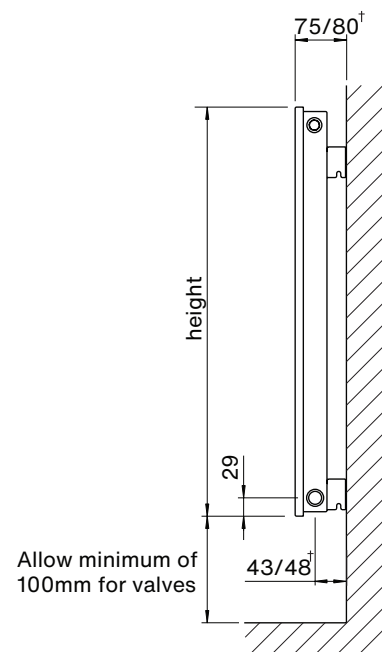

*Traffic White (RAL 9016)

Colour finish: Colours from the World of Colours chart are priced at: Traffic White (RAL 9016) + 25%.
Colour finish and non-stock products delivery: 3-5 weeks.

Tube vertical: Ø38mm
Tube horizontal: 70mm x 11mm
flat Panel: 1.2mm thickness
All dimensions in mm