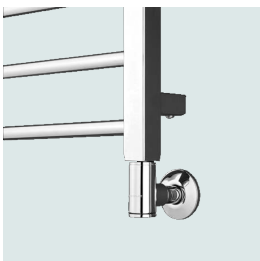

Cable Cover SHEC (optional extra) This neat chrome cover hides the cable attached to the heater. For more information see page 137.

OVSCS120050EAZK
CHROME