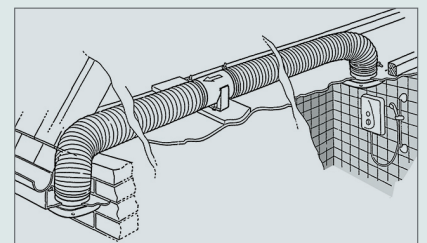

Zehnder Silent Shower Fan Kit

In stock items highlighted in black	Description	Controls	Airflow I/s in FREE AIR (BS848 Pt 1)	Sound pressure level @ 3m dB(A)	Energy Consumption (W)	IP Rating	RRP (ex VAT)	RRP (inc 20% VAT)
ZSR100TСКА	Silent Timer Shower Kit	Single speed, 230V. Operation by light/remote switch. Adjustable timer. Kit includes induct fan, 90° end, 3 metres of flexiduct, 4 fixing clips, ceiling grills and fixing screws. Provided with white bevel.	15	24	16	IPX4 Zones 1 & 2	£91	£109.20
ZSR100ETSKA	Silent Timer Shower Kit & Light	Single speed, 230V. Operation by light/remote switch. Adjustable timer. Kit includes induct fan, 12V light unit, light transformer, 90° bend, 3 metres of flexiduct, 4 fixing clips, ceiling grille and fixing screws. Provided with white & chrome bezels.	15	24	Fan 16W, 12V lamp rated at 6W	IPX4 Zones 1 & 2	£159	£190.80

Length of ductwork should not exceed the length of the ducting supplied. Recommended for discharge through an external wall or soffit, **but not** the roof.

Zehnder Halo Designer Shower Fan & LED Light Kit

In stock items highlighted in black	Description	Controls	Airflow I/s in FREE AIR (BS848 Pt 1)	Sound pressure level @ 3m dB(A)	Energy consumption (W)	IP Rating	RRP (ex VAT)	RRP (inc 20% VAT)
ZHC115ETSKA	125mm Halo timer ceiling fan shower kit and LED light	Single speed, 230V. Operation by light/remote switch. Adjustable timer (2-30mins and factory set at 15 mins). Kit includes 125mm induct fan, internal grille with low voltage 12V light and transformer, 90° bend, 3 metres of flexiduct, 4 fixing clips, ceiling grill and fixing screws. White & Chrome bezels provided.	56	31	Fan 20W, 12V lamp rated at 6W	IPX4 Zones 1 & 2	£169	£202.80