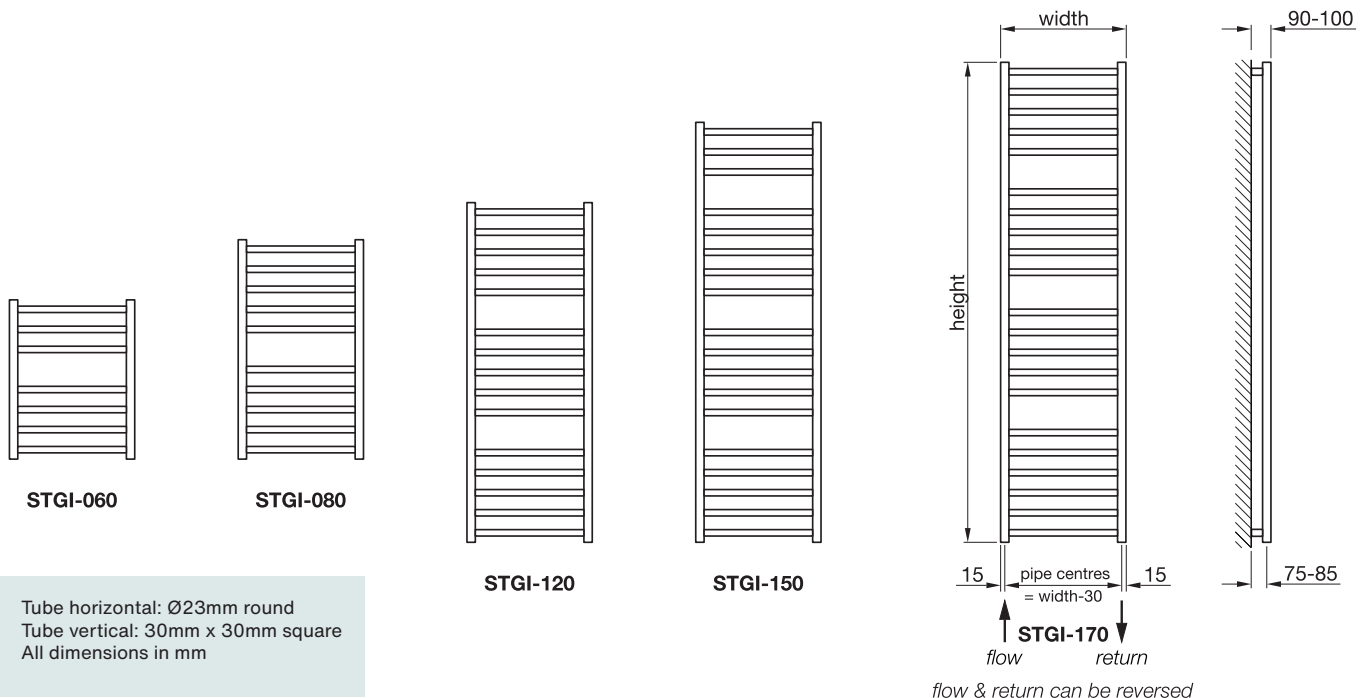

Tube horizontal: $\varnothing 23\text{mm}$ round
 Tube vertical: 30mm x 30mm square
 All dimensions in mm

The Stellar Spa is contemporary in design and its stainless steel finish suits the latest lifestyle trends. Ideal for wetrooms and suitable for dual energy installation for year-round comfort.