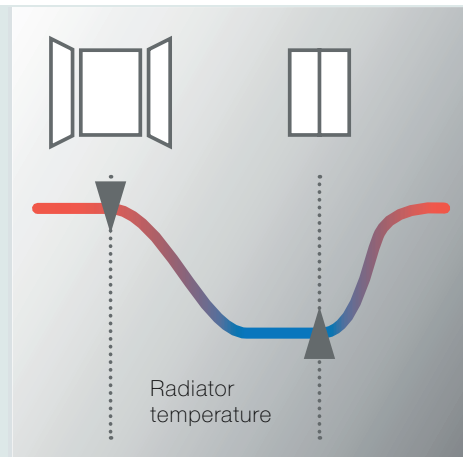

- Temperature changes are quickly recognised via the external temperature sensor
- The integral thermostat proactively reacts to sensor information; delivering the perfect indoor climate
- Intuitive radiator which automatically switches off if a window is open for an extended period
- An intelligent heating solution which lowers costs and energy consumption