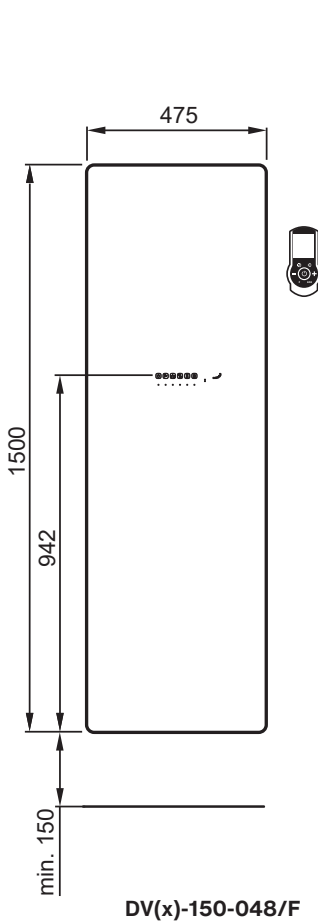

⚡ Zehnder Deseo Verso

DVW-150-048/F	1500	475	white glass	600	£1,406	£1,687.20
DVW-175-048/F	1750	475	white glass	750	£1,790	£2,148.00
DVB-150-048/F	1500	475	black glass	600	£1,406	£1,687.20
DVB-175-048/F	1750	475	black glass	750	£1,790	£2,148.00
DVM-150-048/F	1500	475	mirror glass	600	£1,508	£1,809.60
DVM-175-048/F	1750	475	mirror glass	750	£1,874	£2,248.80