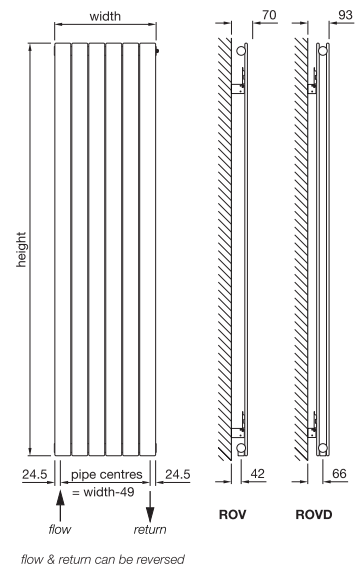

ROV/ROVD models
Tube horizontal: $\varnothing 38$ mm round
Tube vertical: 70mm x 11mm flat