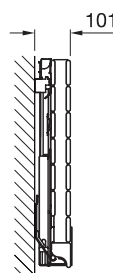

ROEV

ROEV models
Tube horizontal: Ø38mm round
Tube vertical: 70mm x 11mm flat

ROEHD models
Tube horizontal: 70mm x 11mm flat
Tube vertical: Ø38mm round