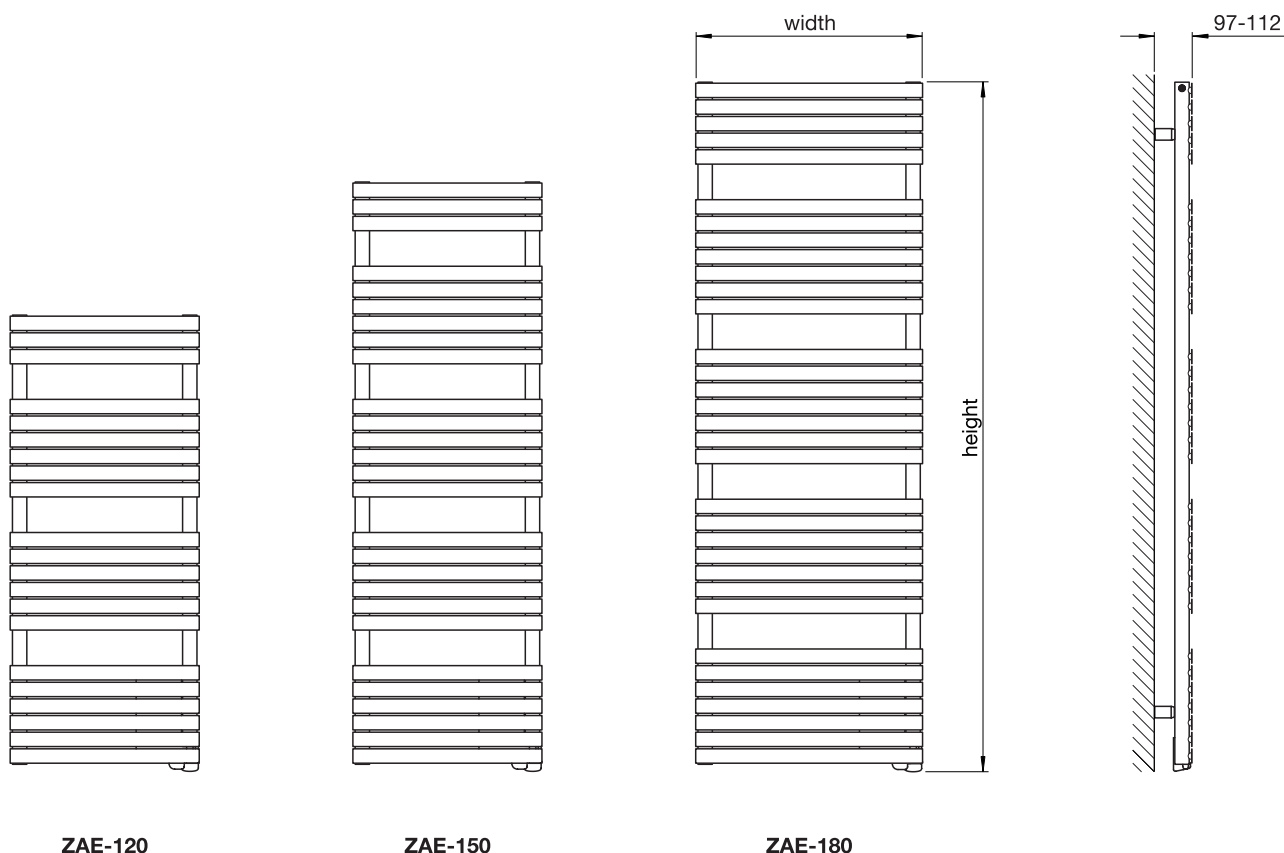

Zehnder Ax Spa Electric

In stock items highlighted in bold below	Height (mm)	Width (mm)	Finish	Radio frequency remote programmer IP44 Zone 1 Bath, Zone 2 Shower, Class II Electric rating (watts)	RRP (ex VAT)	RRP (inc 20% VAT)
Zehnder Ax Spa Electric						
ZAE-120-050/GF	1210	500	white*	500	£520	£624.00
ZAE-150-040/GF	1562	400	white*	500	£537	£644.40
ZAE-150-050/GF	1562	500	white*	750	£583	£699.60
ZAE-180-060/GF	1826	600	white*	1000	£700	£840.00
ZAE-180-080/GF	1826	800	white*	1250	£797	£956.40

*Traffic White (RAL 9016)

Colour finish: Colours from the World of Colours chart are priced at: Traffic White (RAL 9016) + 25%.
Colour finish and non-stock products delivery: 3-5 weeks.

Tube horizontal: 38mm x 10.5mm flat
Tube vertical: Ø38mm round
All dimensions in mm