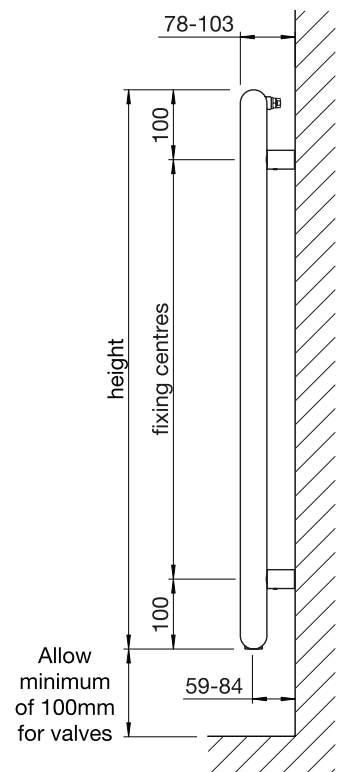

Tube frame: $\text{Ø}38\text{mm}$ round
Tube horizontal: $\text{Ø}32\text{mm}$ round
All dimensions in mm