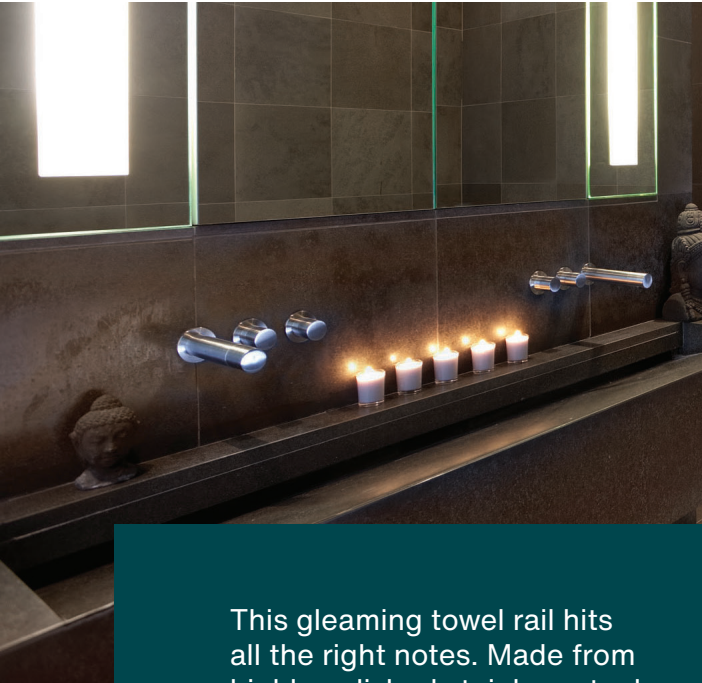

studio
collection

CHZ-100-50 STAINLESS STEEL MIRROR

This gleaming towel rail hits all the right notes. Made from highly polished stainless steel, allowing for towels to be easily slid on and off.

The rail can be installed with the horizontal tubes to the right or left.