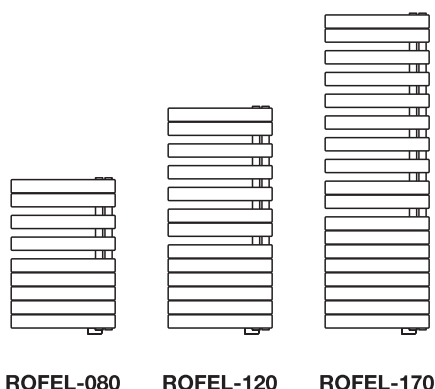

Zehnder Roda Spa Asym Electric

Scan for the complete compliant technical specifications

In stock items highlighted in bold below	Height (mm)	Width (mm)	Finish	Radio frequency remote programmer IP44 Zone 1 Bath, Zone 2 Shower, Class II Electric rating (watts)	RRP (ex VAT)	RRP (inc 20% VAT)

Zehnder Roda Spa Asym Electric

ROFEL-080-55/GF	828	550	white*	500	£668	£801.60
ROFEL-120-55/GF	1206	550	white*	750	£780	£936.00
ROFEL-170-55/GF	1699	550	white*	1000	£975	£1,170.00
ROFER-080-55/GF	828	550	white*	500	£668	£801.60
ROFER-120-55/GF	1206	550	white*	750	£780	£936.00
ROFER-170-55/GF	1699	550	white*	1000	£975	£1,170.00

*Traffic White (RAL 9016)

Colour finish: Colours from the World of Colours chart are priced at: Traffic White (RAL 9016) + 25%.
Colour finish and non-stock products delivery: 3–5 weeks.

Accessories				
Model		Finish	RRP (ex VAT)	RRP (inc 20% VAT)
470331	Hooks for Zehnder Roda Spa. Pack of 2 hooks.	white*	£14	£16.80
470379	Hooks for Zehnder Roda Spa. Pack of 2 hooks.	colour	£19	£22.80

ROFEL-080

ROFEL-120

ROFEL-170