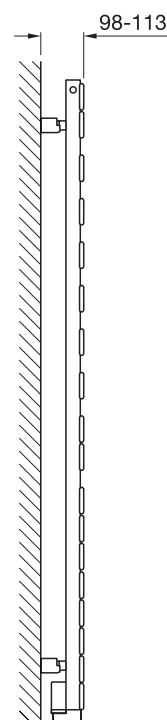

Tube horizontal: 70mm x 11mm tubes
Tube vertical: Ø38mm tubes
All dimensions in mm