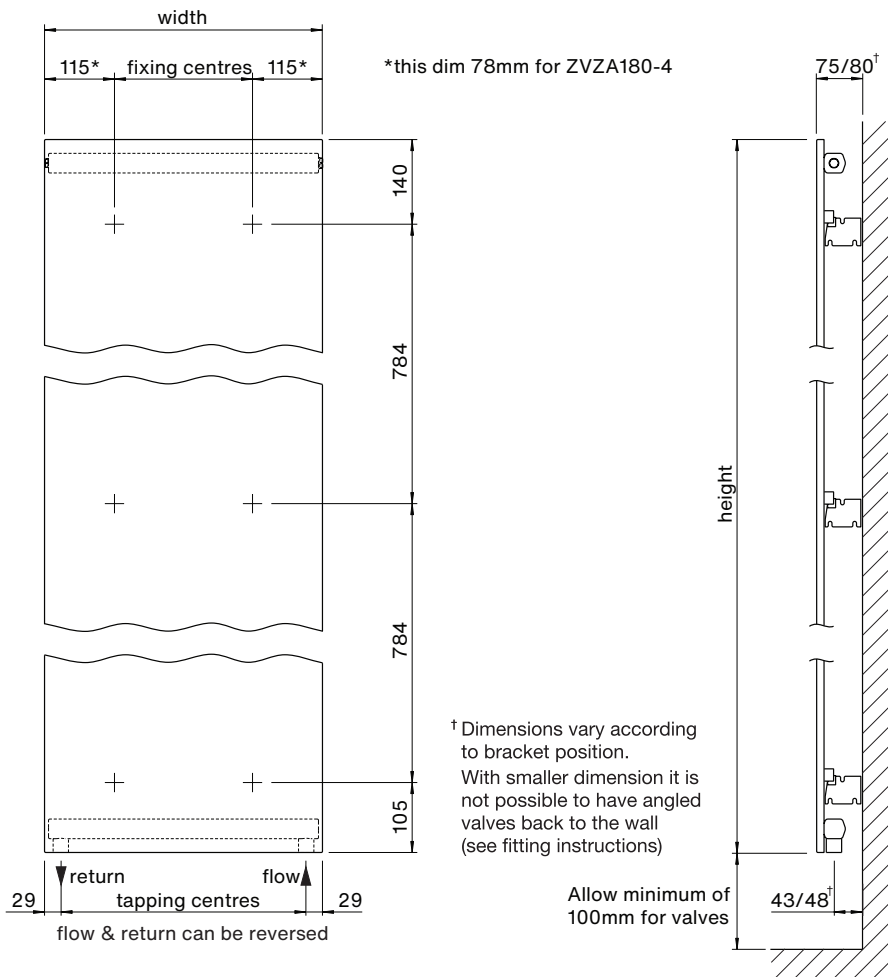

*Traffic White (RAL 9016)

Colour finish: Colours from the World of Colours chart are priced at: Traffic White (RAL 9016) + 25%.
Colour finish and non-stock products delivery: 3-5 weeks.

Tube vertical: 70mm x 11mm flat
Tube horizontal: $\varnothing 38\text{mm}$
Panel: 1.2mm thickness
All dimensions in mm