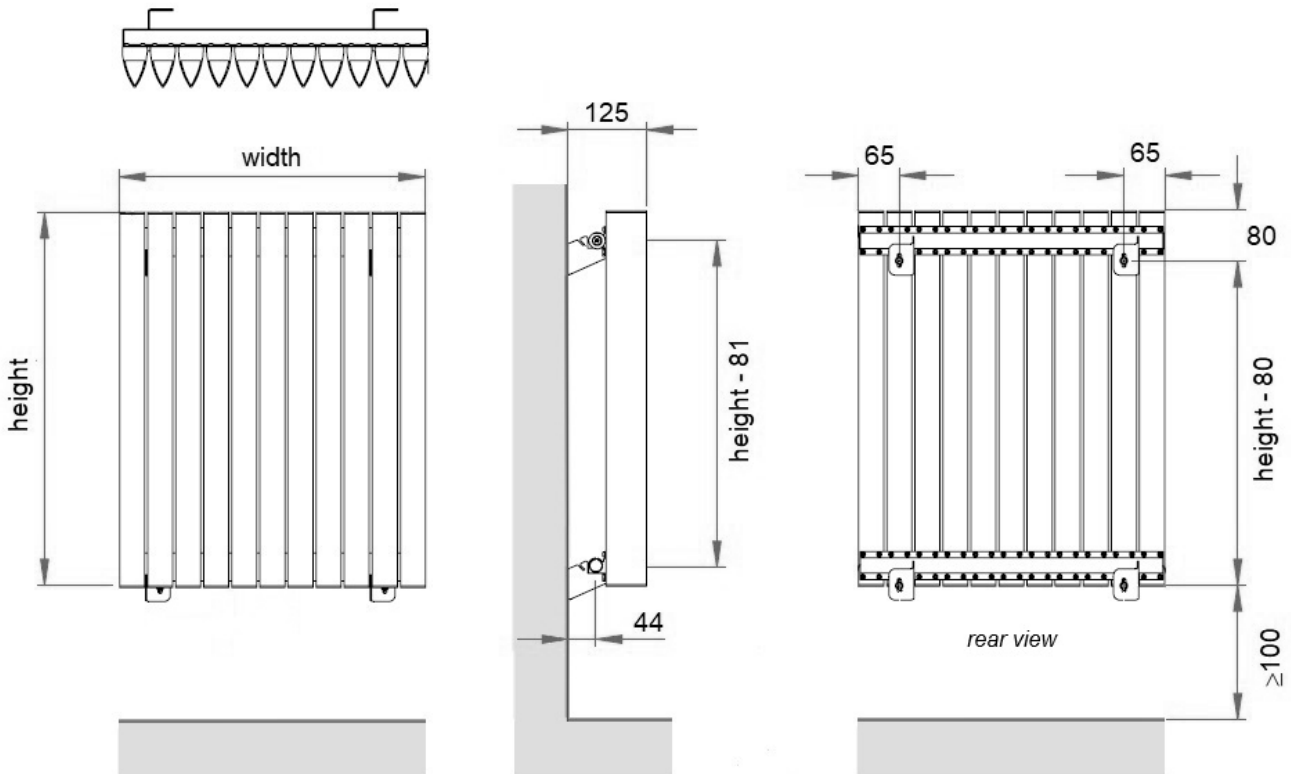

Zehnder Kymaira

In stock items highlighted in bold below	Height (mm)	Width (mm)	Number of sections	Finish	Output $\Delta T=50^{\circ}\text{C}$ (watts/btu) All outputs certified to EN 442	RRP (ex VAT)	RRP (inc 20% VAT)

Zehnder Kymaira

KYMAS060049WZZZ	600	490	11	white*	550/1877	£494	£592.80
KYMAS060063WZZZ	600	625	14	white*	700/2388	£593	£711.60
KYMAS060090WZZZ	600	895	20	white*	1000/3412	£791	£949.20
KYMAS060117WZZZ	600	1165	26	white*	1300/4436	£989	£1,186.80
KYMAS180031WZZZ	1800	310	7	white*	840/2866	£622	£746.40
KYMAS180040WZZZ	1800	400	9	white*	1080/3685	£766	£919.20
KYMAS180049WZZZ	1800	490	11	white*	1320/4504	£910	£1,092.00
KYMAS060049WZZZ-9205	600	490	11	black ^	550/1877	£494	£592.80
KYMAS060063WZZZ-9205	600	625	14	black ^	700/2388	£593	£711.60
KYMAS060090WZZZ-9205	600	895	20	black ^	1000/3412	£791	£949.20
KYMAS060117WZZZ-9205	600	1165	26	black ^	1300/4436	£989	£1,186.80
KYMAS180031WZZZ-9205	1800	310	7	black ^	840/2866	£622	£746.40
KYMAS180040WZZZ-9205	1800	400	9	black ^	1080/3685	£766	£919.20
KYMAS180049WZZZ-9205	1800	490	11	black ^	1320/4504	£910	£1,092.00

*Snow White RAL9016

^ Silk Black RAL9005

40mm x 101mm sections
All dimensions in mm