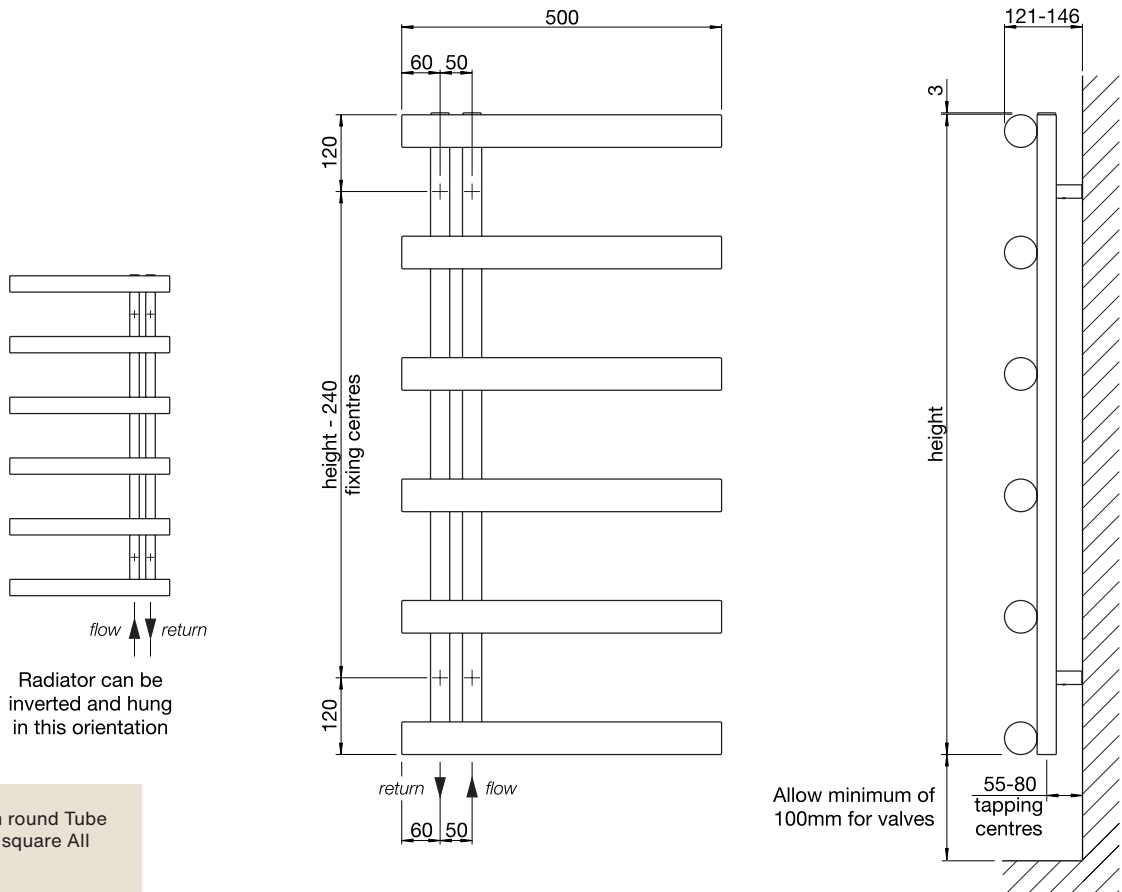

*PVD finishes

Dual energy: Self fit (additional cost to central heating model prices). For more information please scan the QR code.

Rail can be installed with the tubes to the right or the left

Tube horizontal: $\varnothing 51$ mm round
Tube vertical: 30mm x 30mm square
All dimensions in mm