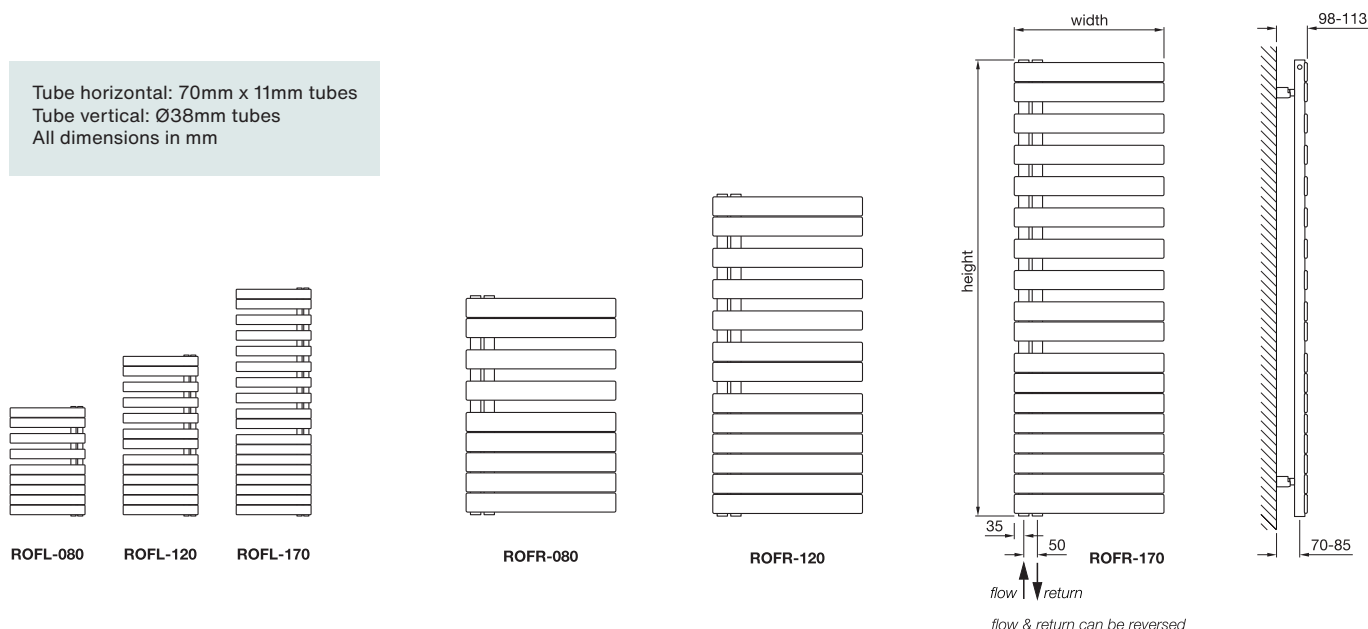

*Traffic White (RAL 9016)

Dual energy: Self fit (additional cost to central heating model prices). For more information please scan the QR code.

Colour finish: Colours from the World of Colours chart are priced at: Traffic White (RAL 9016) + 25%.
Colour finish and non-stock products delivery: 3-5 weeks.

Accessories				
Model		Finish	RRP (ex VAT)	RRP (inc 20% VAT)
470331	Hooks for Zehnder Roda Spa. Pack of 2 hooks	white*	£14	£16.80
470339	Hooks for Zehnder Roda Spa. Pack of 2 hooks	matt black	£19	£22.80
470349	Hooks for Zehnder Roda Spa. Pack of 2 hooks	anthracite	£19	£22.80
470369	Hooks for Zehnder Roda Spa. Pack of 2 hooks	volcanic	£19	£22.80
470379	Hooks for Zehnder Roda Spa. Pack of 2 hooks	colour	£19	£22.80

Tube horizontal: 70mm x 11mm tubes
Tube vertical: $\varnothing 38\text{mm}$ tubes
All dimensions in mm