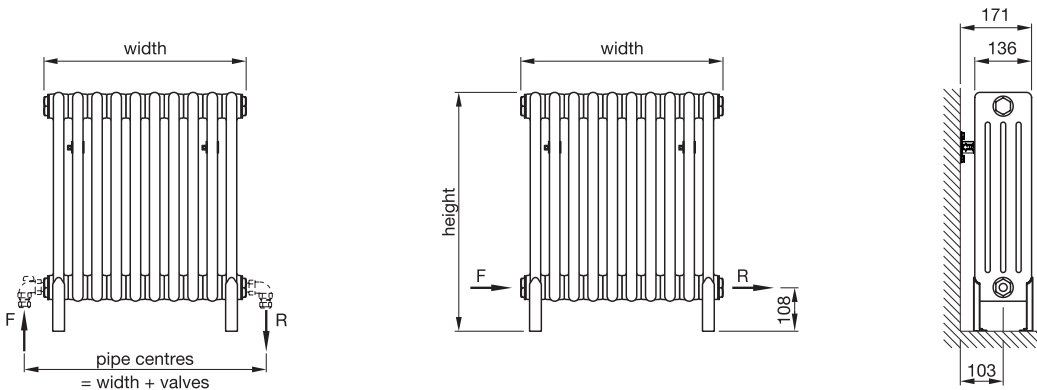

*Traffic White (RAL 9016)

Colour finish: Colours from the World of Colours chart are priced at: Traffic White (RAL 9016) + 25%.
Colour finish and non-stock products delivery: 3-5 weeks.

Note: Radiators with an even number of sections over 22 sections will be supplied with a middle foot. This will be placed in the first of the middle two sections.

Tube vertical: Ø25mm round
All dimensions in mm