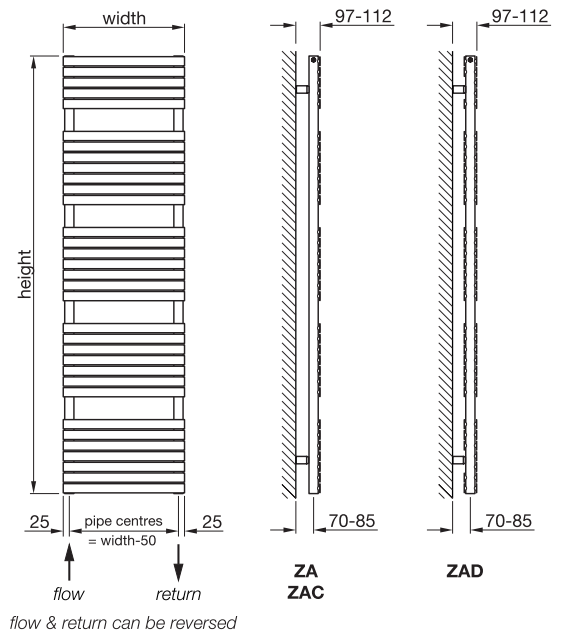

Zehnder Ax Spa Double tube

ZAD-120-050	1188	500	white*	844/2880	n/a	£483	£579.60
ZAD-150-050	1540	500	white*	1049/3579	n/a	£597	£716.40
ZAD-180-050	1804	500	white*	1262/4306	n/a	£703	£843.60
ZAD-180-060	1804	600	white*	1485/5067	n/a	£811	£973.20

*Traffic White (RAL 9016)

Colour finish: Colours from the World of Colours chart are priced at: Traffic White (RAL 9016) + 25%.
Colour finish and non-stock products delivery: 3-5 weeks.

Dual energy: Self fit (additional cost to central heating model prices).
Not available for ZAD. For more information please scan the QR code.

Tube horizontal: 38mm x 10.5mm flat
Tube vertical: $\varnothing 38\text{mm}$ round
All dimensions in mm

**ZA-180
ZAC-180
ZAD-180**