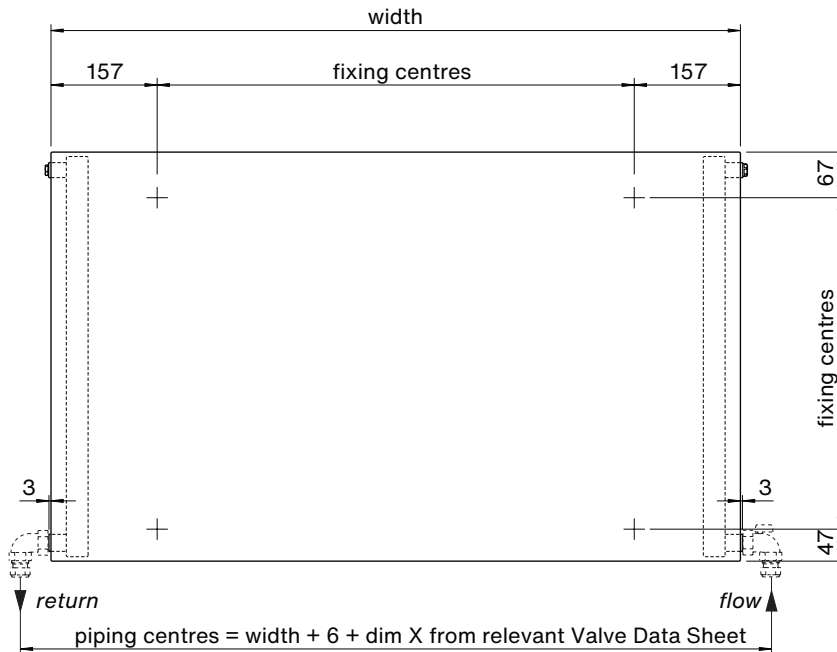

*Traffic White (RAL 9016)

Colour finish: Colours from the World of Colours chart are priced at: Traffic White (RAL 9016) + 25%.
Colour finish and non-stock products delivery: 3-5 weeks.

Tube vertical: Ø38mm
Tube horizontal: 70mm x 11mm
flat Panel: 1.2mm thickness
All dimensions in mm