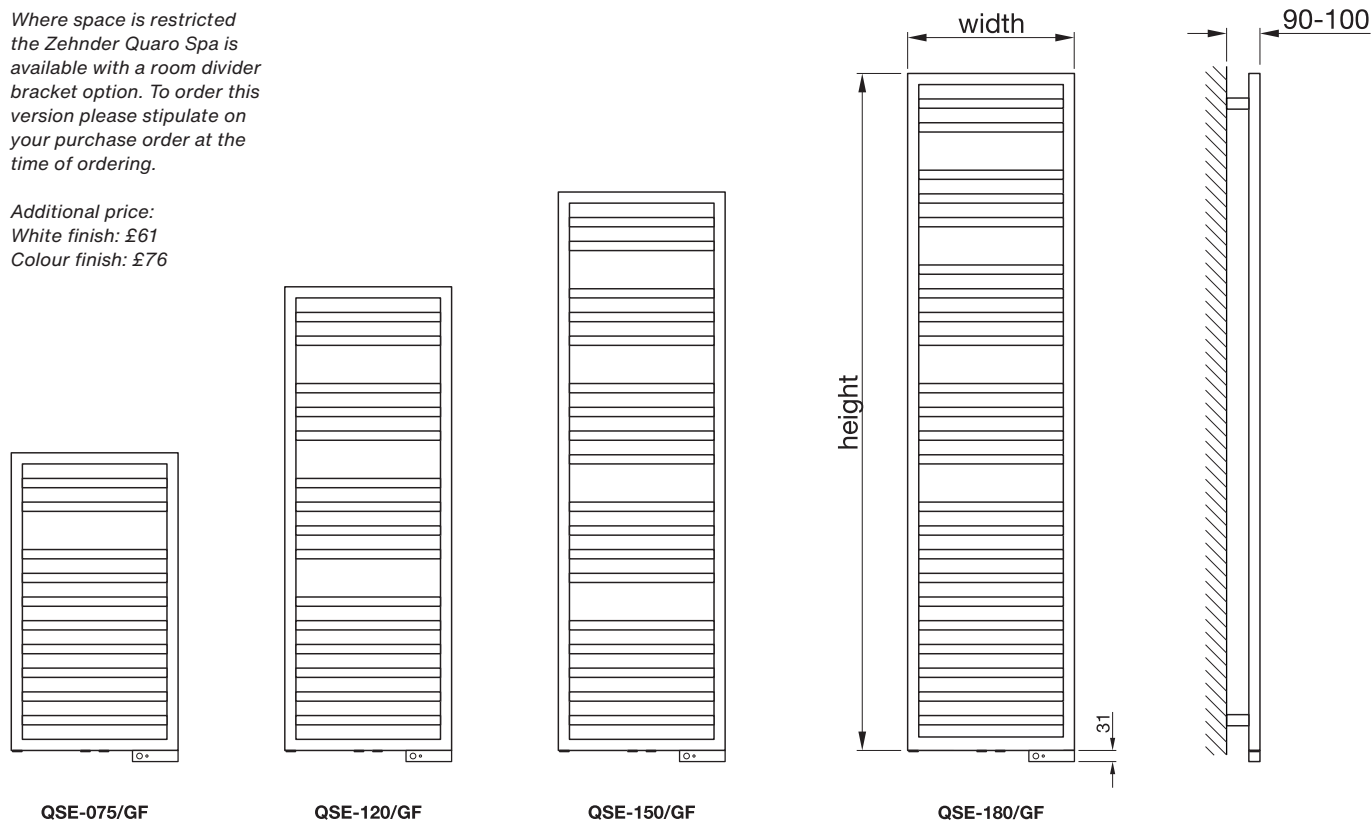

Additional price:
White finish: £61
Colour finish: £76

QSE-075/GF

QSE-120/GF

QSE-150/GF

QSE-180/GF

Tube frame: 30mm x 30mm square
Tube horizontal: 25mm x 25mm square
All dimensions in mm

The Quaro Spa Electric radiates an air of sophistication with its sleek and contemporary design. Its clean lines and surface offers a perfect balance of functionality and style.