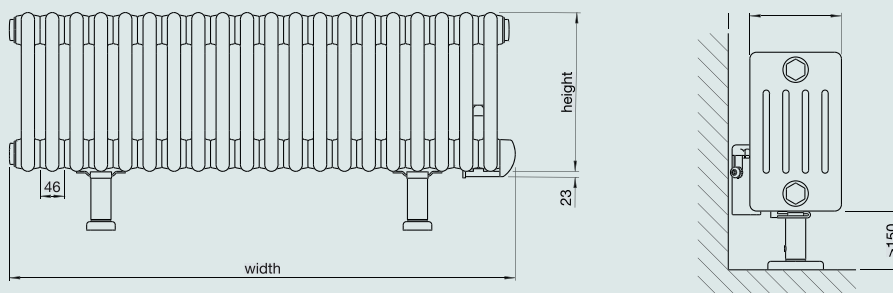

Tube vertical: Ø25mm round
All dimensions in mm