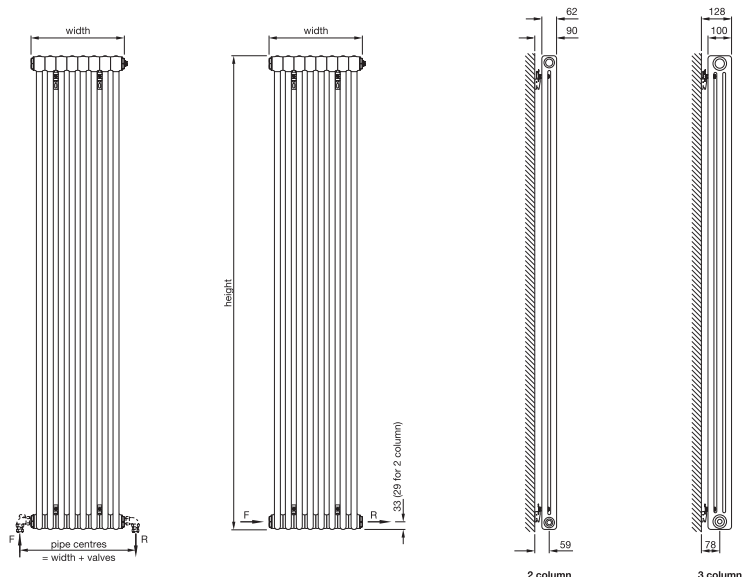

Model code breakdown: eg. 3180-6 = 3 (number of columns), 180 (1800mm high), 6 (number of sections).

*Traffic White (RAL 9016)

Colour finish: Colours from the World of Colours chart are priced at: Traffic White (RAL 9016) + 25%.

Colour finish and non-stock products delivery: 3-5 weeks. Expect manufacturers marks on Charleston Technoline finishes. Learn more about this unique finish on page 159.

Accessories

In stock items highlighted in bold below	Finish	RRP (ex VAT)	RRP (inc 20% VAT)	
966011	Towel bar. Length: 366mm. Spans up to 9 sections.	white*	£154	£184.80
458201	Towel bar. Length: 412mm. Spans up to 10 sections.	white*	£160	£192.00
458211	Towel bar. Length: 596mm. Spans up to 14 sections.	white*	£173	£207.60
966021	Towel bar. Length: 918mm. Spans up to 21 sections.	white*	£178	£213.60
966018	Towel bar. Length: 366mm. Spans up to 9 sections.	chrome	£154	£184.80
458208	Towel bar. Length: 412mm. Spans up to 10 sections.	chrome	£160	£192.00
458218	Towel bar. Length: 596mm. Spans up to 14 sections.	chrome	£173	£207.60
966028	Towel bar. Length: 918mm. Spans up to 21 sections.	chrome	£178	£213.60
966019	Towel bar. Length: 366mm. Spans up to 9 sections.	colour	£154	£184.80
458209	Towel bar. Length: 412mm. Spans up to 10 sections.	colour	£160	£192.00
458219	Towel bar. Length: 596mm. Spans up to 14 sections.	colour	£173	£207.60
966029	Towel bar. Length: 918mm. Spans up to 21 sections.	colour	£178	£213.60

Tube vertical: $\varnothing 25\text{mm}$ round
All dimensions in mm