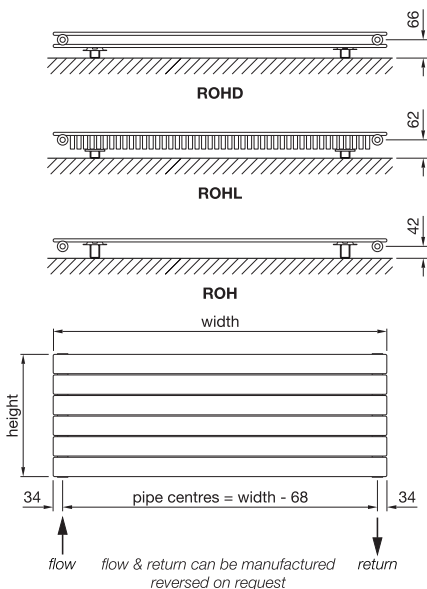

Zehnder Roda Horizontal Single panel

ROH-059-060	592	600	70	8	white*	399/1361	£268	£321.60
ROH-059-080	592	800	70	8	white*	532/1815	£303	£363.60
ROH-059-100	592	1000	70	8	white*	665/2269	£337	£404.40
ROH-059-120	592	1200	70	8	white*	798/2723	£371	£445.20
ROH-059-140	592	1400	70	8	white*	931/3177	£406	£487.20

Zehnder Roda Horizontal Single panel with single convector fin

ROHL-059-060	592	600	92	8	white*	644/2197	£370	£444.00
ROHL-059-080	592	800	92	8	white*	859/2931	£431	£517.20
ROHL-059-100	592	1000	92	8	white*	1074/3664	£492	£590.40
ROHL-059-120	592	1200	92	8	white*	1289/4398	£553	£663.60
ROHL-059-140	592	1400	92	8	white*	1504/5132	£614	£736.80

Zehnder Roda Horizontal Double panel

ROHD-059-060	592	600	93	8	white*	641/2187	£434	£520.80
ROHD-059-080	592	800	93	8	white*	855/2917	£491	£589.20
ROHD-059-100	592	1000	93	8	white*	1069/3647	£548	£657.60
ROHD-059-120	592	1200	93	8	white*	1283/4378	£605	£726.00
ROHD-059-140	592	1400	93	8	white*	1497/5108	£662	£794.40

*Traffic White (RAL 9016)

Colour finish: Colours from the World of Colours chart are priced at: Traffic White (RAL 9016) + 25%.
Colour finish and non-stock products delivery: 3-5 weeks.

ROH/ROHL/ROHD models
Tube horizontal: 70mm x 11mm flat
Tube vertical: $\varnothing 38$ mm round