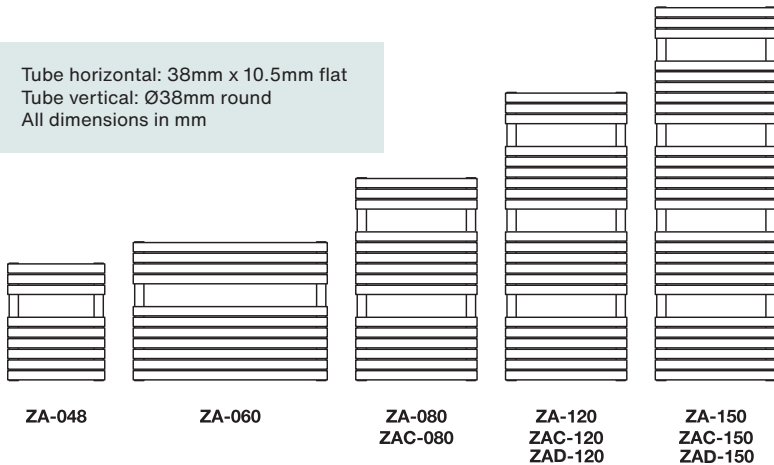

Zehnder Ax Spa Double tube

ZAD-120-050	1188	500	white*	844/2880	n/a	£483	£579.60
ZAD-150-050	1540	500	white*	1049/3579	n/a	£597	£716.40
ZAD-180-050	1804	500	white*	1262/4306	n/a	£703	£843.60
ZAD-180-060	1804	600	white*	1485/5067	n/a	£811	£973.20

*Traffic White (RAL 9016)

Colour finish: Colours from the World of Colours chart are priced at: Traffic White (RAL 9016) + 25%.
Colour finish and non-stock products delivery: 3-5 weeks.

Dual energy: Self fit (additional cost to central heating model prices).
Not available for ZAD. For more information please scan the QR code.

Tube horizontal: 38mm x 10.5mm flat
Tube vertical: $\varnothing 38\text{mm}$ round
All dimensions in mm

**ZA-180
ZAC-180
ZAD-180**