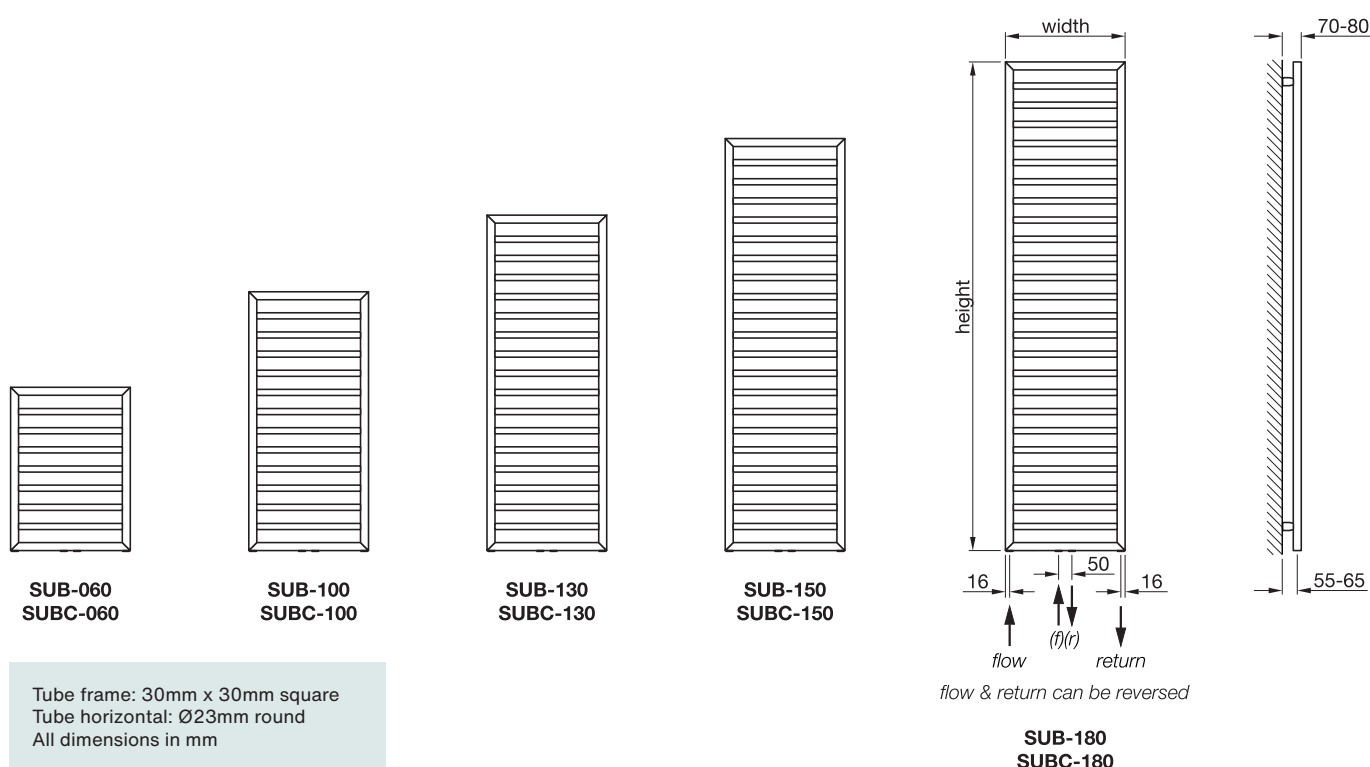

*Traffic White (RAL 9016)

Dual energy: Self fit (additional cost to central heating model prices). For more information please scan the QR code.

Colour finish: Colours from the World of Colours chart are priced at: Traffic White (RAL 9016) + 25%.
Colour finish and non-stock products delivery: 3-5 weeks.

Accessories		Finish	RRP (ex VAT)	RRP (inc 20% VAT)
Optional wall brackets: Increases space behind rail by 20mm				
952111	Zehnder Subway SUB extended bracket kit	white*	£62	£74.40
952118	Zehnder Subway SUBC extended bracket kit	chrome	£62	£74.40
952119	Zehnder Subway SUB extended bracket kit	colour	£62	£74.40