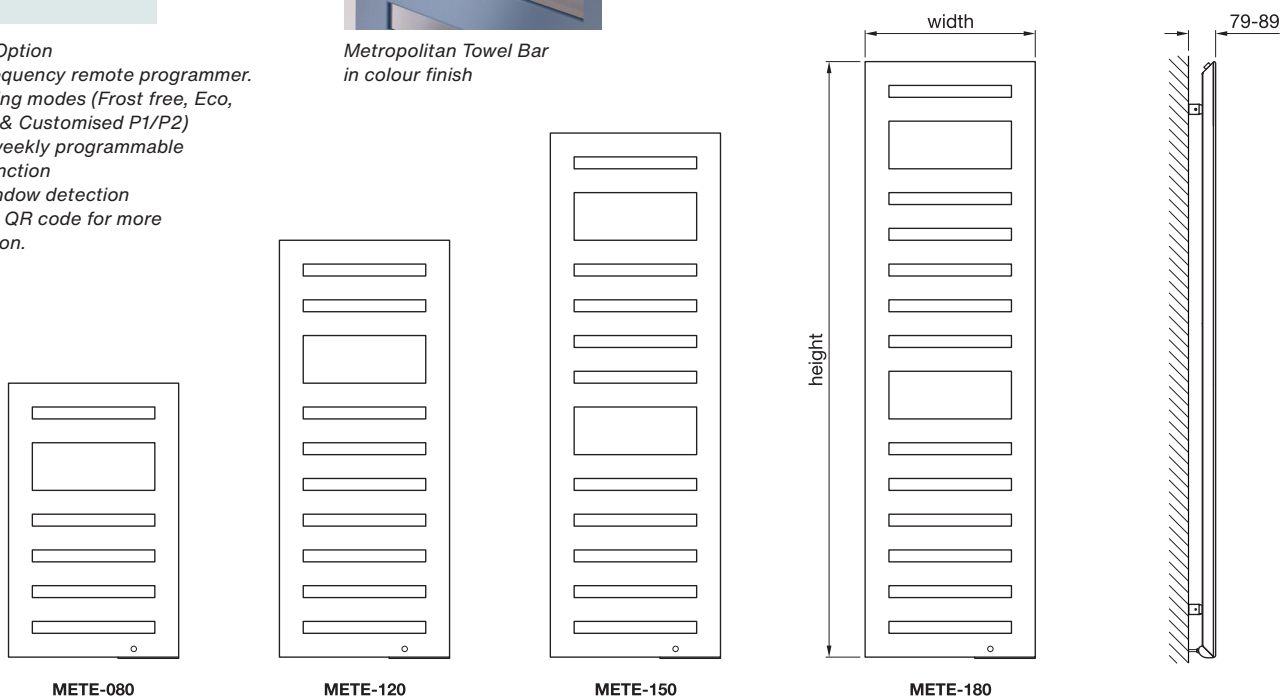

METE-080

METE-120

METE-150

METE-180

Tube frame: 70mm x 39mm triangular
Horizontal tubes: 70mm x 8mm flat
All dimensions in mm