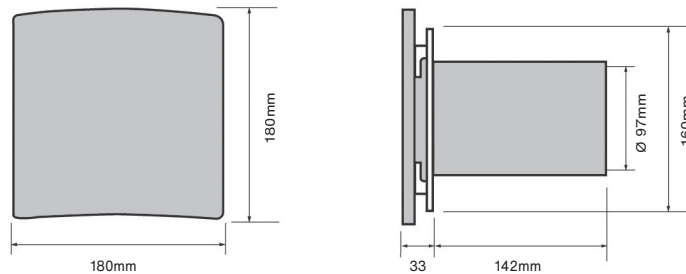

Zehnder Silent Wall & Ceiling Fans

In stock items highlighted in black	Description	Controls	Airflow l/s in FREE AIR (BS848 Pt 1)	Sound pressure level @ 3m dB(A)	Energy consumption (W)	IP Rating	RRP (ex VAT)	RRP (inc 20% VAT)
ZSR100B10A	Silent fan - Basic	Single speed. Operation by light/remote switch	26	26.7	13	IPX4 Zones 1 & 2	£68	£81.60
ZSR100TR11A	Silent fan - Timer	Single speed. Operation by light/remote switch. Adjustable overrun timer (2-30 mins & set at 15 mins)	26	26.7	16	IPX4 Zones 1 & 2	£81	£97.20
ZSR100HTR12A	Silent fan - Humidistat	Single speed. Automatic operation by humidity control with option for manual override switch. Adjustable humidity (70-90% & set at 70%). Adjustable overrun timer to prevent hunting	26	26.7	16	IPX4 Zones 1 & 2	£103	£123.60

All fans suitable for wall or ceiling mounting with discharge through an external wall or soffit, but not the roof. Not for use with more than 3m of ducting.

ZSR100 wall fans