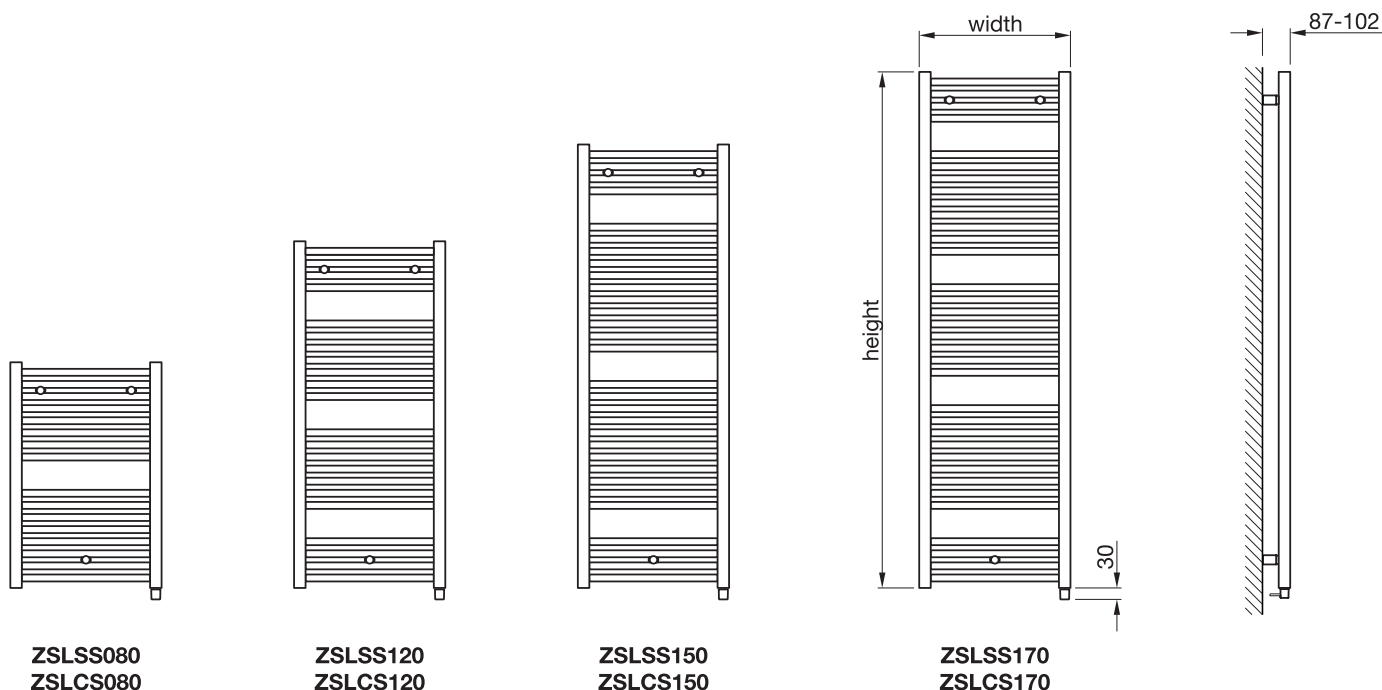

Zehnder Klaro Electric

In stock items highlighted in bold below	Height (mm)	Width (mm)	Finish	Simple immersion heater Class I IP65 Zones 1 & 2 Electric rating (watts)	RRP (ex VAT)	RRP (inc 20% VAT)
⚡ Zehnder Klaro Electric						
ZLSS080045EAZK	748	450	white*	200	£272	£326.40
ZLSS080050EAZK	748	500	white*	400	£277	£332.40
ZLSS080060EAZK	748	600	white*	400	£288	£345.60
ZLSS120050EAZK	1148	500	white*	400	£309	£370.80
ZLSS120060EAZK	1148	600	white*	500	£324	£388.80
ZLSS150050EAZK	1466	500	white*	500	£358	£429.60
ZLSS150060EAZK	1466	600	white*	600	£372	£446.40
ZLSS170050EAZK	1708	500	white*	600	£390	£468.00
ZLSS170060EAZK	1708	600	white*	600	£398	£477.60
ZLCS080050EAZK	748	500	chrome	200	£455	£546.00
ZLCS080060EAZK	748	600	chrome	200	£485	£582.00
ZLCS120050EAZK	1148	500	chrome	400	£554	£664.80
ZLCS120060EAZK	1148	600	chrome	400	£593	£711.60
ZLCS150050EAZK	1466	500	chrome	400	£684	£820.80
ZLCS150060EAZK	1466	600	chrome	400	£731	£877.20
ZLCS170050EAZK	1708	500	chrome	400	£773	£927.60
ZLCS170060EAZK	1708	600	chrome	500	£830	£996.00

*Traffic White (RAL 9016)

Colour finish: Colours from the World of Colours chart are priced at: Traffic White (RAL 9016) + 25%.
Colour finish and non-stock products delivery: 3-5 weeks.

Mount the radiator with the immersion heater to the left or right as required. Note: Height does not include the immersion heater. (See diagrams below)

Tube horizontal: Ø23mm round
Tube vertical: Ø38mm round
All dimensions in mm

Please note: Electric element is installed on the right hand side as standard. Element can be ordered on left hand side as made to order on request. Please specify when ordering.