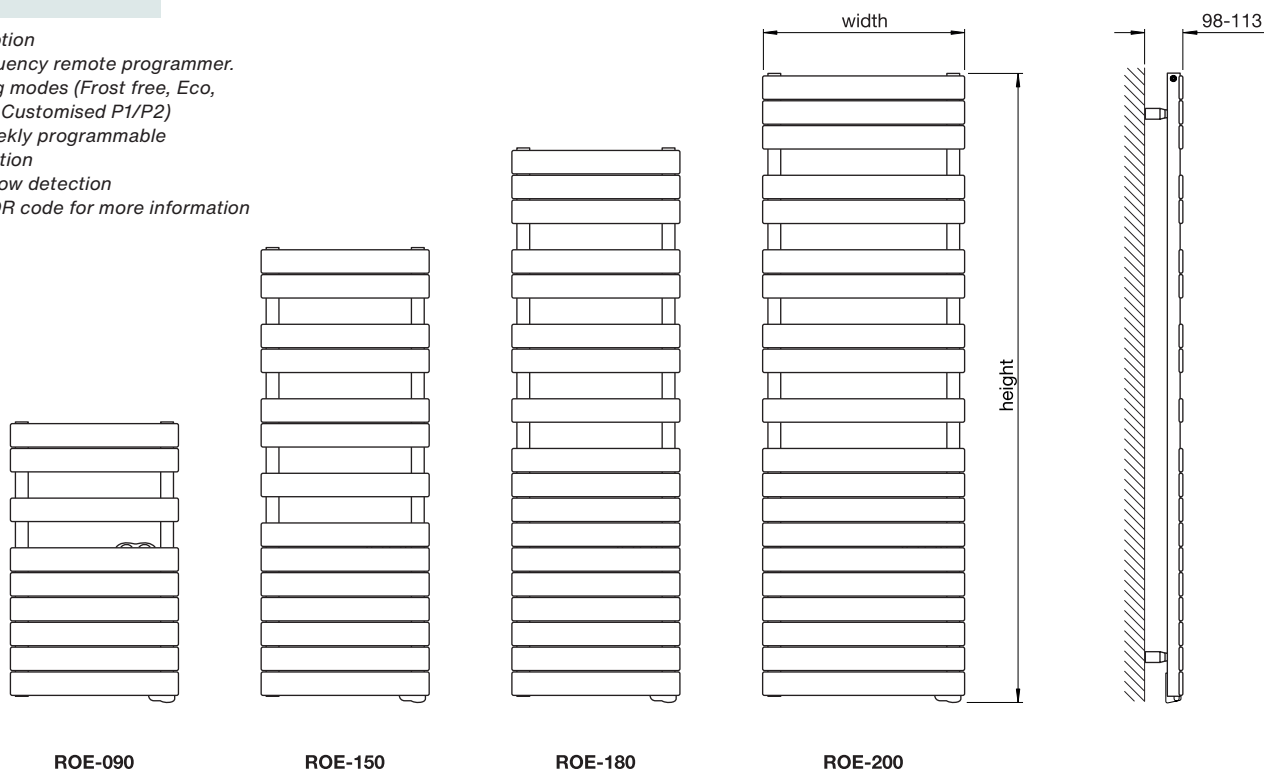

ROE-090

ROE-150

ROE-180

ROE-200

Tube horizontal: 70mm x 11mm tubes
Tube vertical: Ø38mm tubes
All dimensions in mm