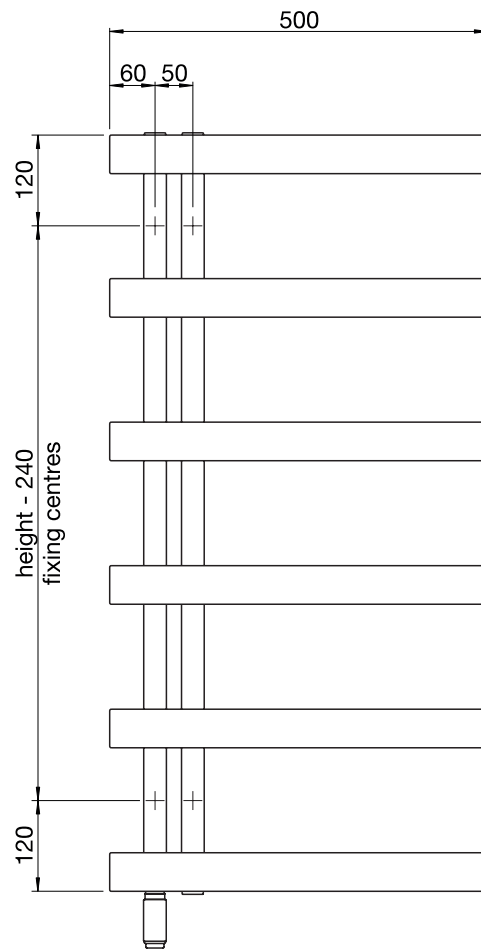

Tube horizontal: Ø51mm round
Tube vertical: 30mm x 30mm square
All dimensions in mm