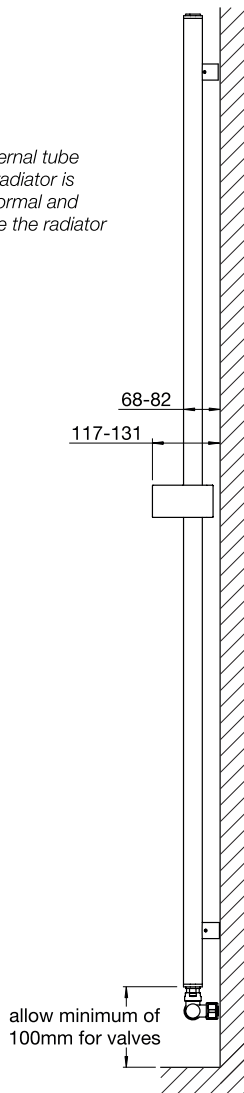

200mm x 34mm extruded sections
All dimensions in mm