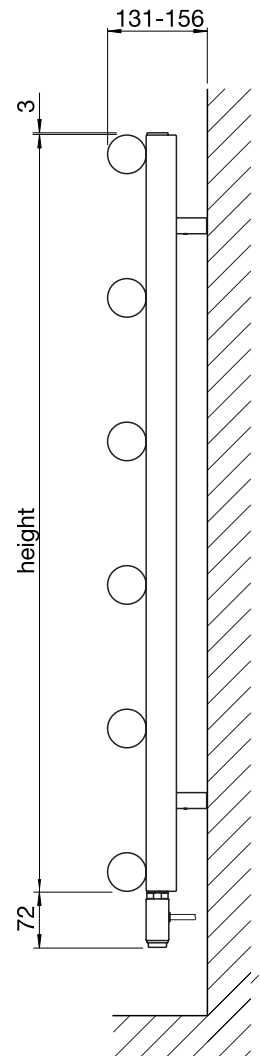

Tube horizontal: Ø51mm round
Tube vertical: 30mm x 30mm square
All dimensions in mm