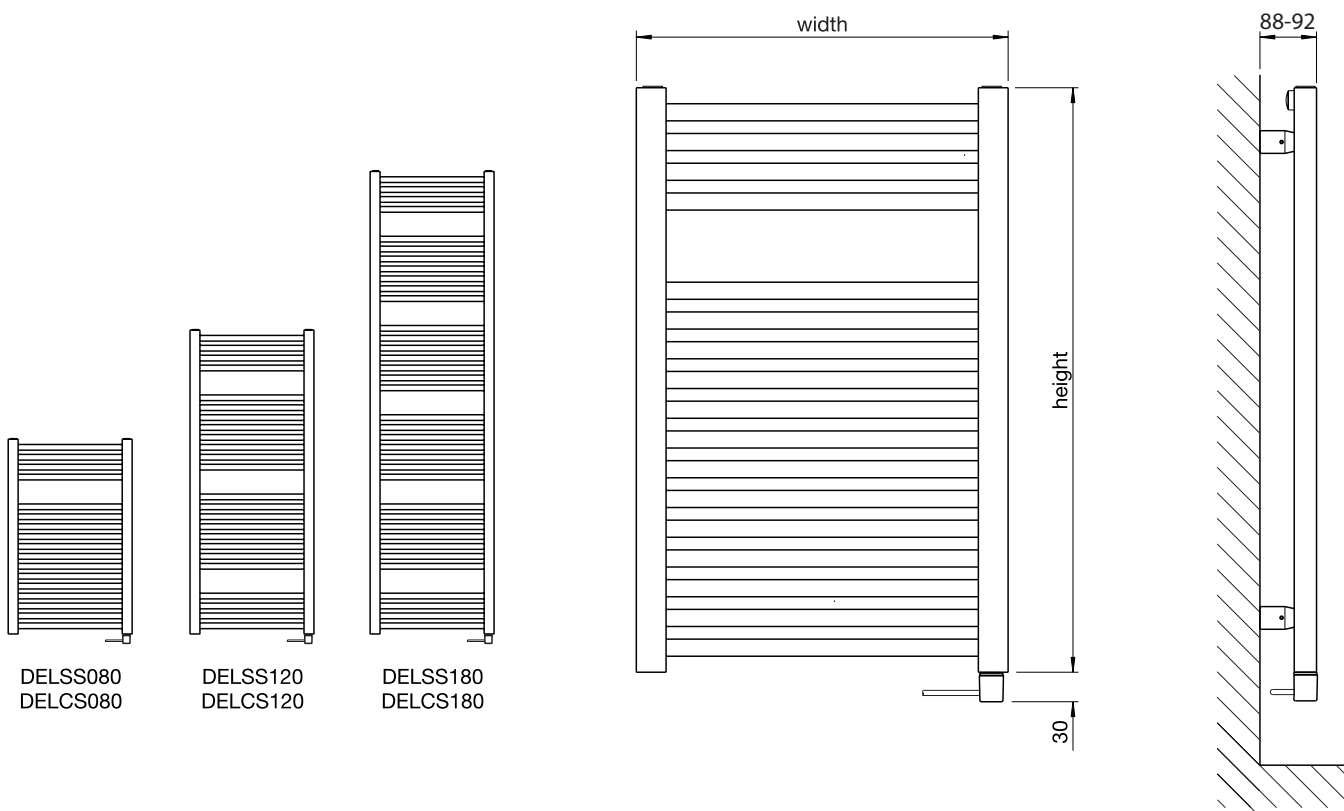

Zehnder Deline Electric

Scan for the complete CE compliant technical specifications

In stock items highlighted in bold below	Height (mm)	Width (mm)	Finish	Simple immersion heater Class I IP65 Zones 1 & 2 Electric rating (watts)	RRP (ex VAT)	RRP (inc 20% VAT)
⚡ Zehnder Deline Electric						
DELSS080050EAZK	786	500	white*	400	£290	£348.00
DELSS080060EAZK	786	600	white*	400	£302	£362.40
DELSS120050EAZK	1226	500	white*	500	£325	£390.00
DELSS120060EAZK	1226	600	white*	600	£341	£409.20
DELSS180050EAZK	1866	500	white*	600	£412	£494.40
DELSS180060EAZK	1866	600	white*	600	£420	£504.00
DELCS080050EAZK	786	500	chrome	200	£491	£589.20
DELCS080060EAZK	786	600	chrome	200	£524	£628.80
DELCS120050EAZK	1226	500	chrome	400	£599	£718.80
DELCS120060EAZK	1226	600	chrome	400	£642	£770.40
DELCS180050EAZK	1866	500	chrome	500	£840	£1,008.00
DELCS180060EAZK	1866	600	chrome	600	£903	£1,083.60

*Traffic White (RAL 9016)

Colour finish: Colours from the World of Colours chart are priced at: Traffic White (RAL 9016) + 25%.
Colour finish and non-stock products delivery: 3-5 weeks.

DELSS080
DELCS080

DELSS120
DELCS120

DELSS180
DELCS180

Tube horizontal: Ø23mm round
Tube vertical: 30mm x 40mm D profile
All dimensions in mm

Please note: Electric element is installed on the right hand side as standard. Element can be ordered on left hand side as made to order on request. Please specify when ordering.