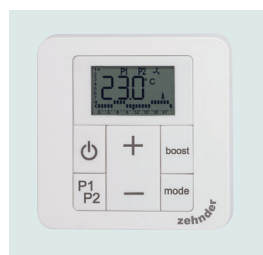

Electric Option
Radio frequency remote programmer.
5 operating modes (Frost free, Eco, Comfort & Customised P1/P2)
Daily & weekly programmable
Boost function
Open window detection
Scan the QR code for more information