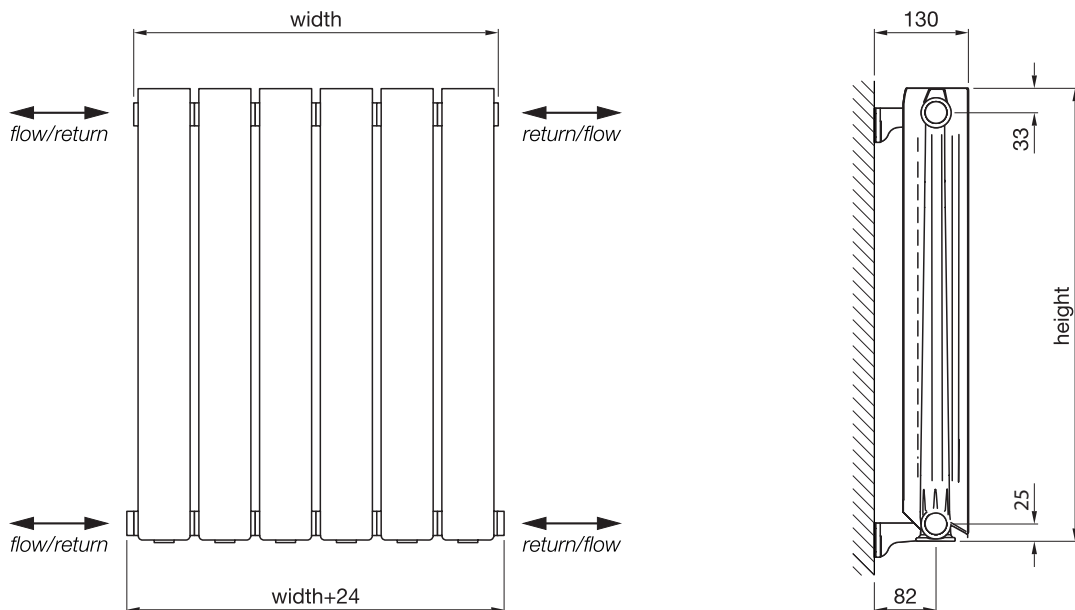

*Pure White (RAL 9010). Colour finishes are not available. Width excludes air vent and bushes (Additional 24mm)

The Aluminium Blitz Super is a high output, low water content, die-cast aluminium radiator, sectional in manufacture, supplied with a bracket pack comprising wall fixing brackets, plugs, bushes and an air vent. Joining nipples, gaskets and an assembly tool must be purchased separately.

Accessories		RRP (ex VAT)	RRP (inc 20% VAT)
905110	Aluminium assembly tool 300	£73	£87.60
905120	Aluminium assembly tool 600	£73	£87.60
905130	Aluminium assembly tool 900	£73	£87.60
905140	Aluminium assembly tool 1200	£73	£87.60
A2/1	1 inch steel joining nipple - for use with Aluminium Blitz Super	£3.70	£4.44
A10/1	Joining nipple gasket for joining the Aluminium Blitz Super. White RAL 9010	£0.85	£1.02
A11/1	Gasket for end plugs for Aluminium Blitz Super	£1.90	£2.28
A81	Installation bush and bracket pack for Aluminium Blitz Super	£35	£42.00
A80	Service assembly kit for the the Aluminium Blitz Super radiator	£33	£39.60

80mm x 97mm die-cast sections
All dimensions in mm