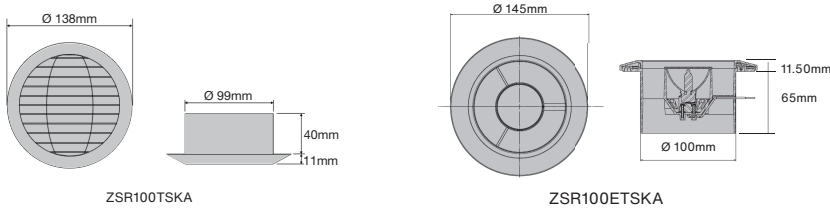

Zehnder Silent Shower Fan Kit

In stock items highlighted in black	Description	Controls	Airflow I/s in FREE AIR (BS848 Pt 1)	Sound pressure level @ 3m dB(A)	Energy Consumption (W)	IP Rating	RRP (ex VAT)	RRP (inc 20% VAT)
ZSR100TСКА	Silent Timer Shower Kit	Single speed, 230V. Operation by light/remote switch. Adjustable timer. Kit includes induct fan, 90° end, 3 metres of flexiduct, 4 fixing clips, ceiling grills and fixing screws. Provided with white bevel.	15	24	16	IPX4 Zones 1 & 2	£91	£109.20
ZSR100ETSKA	Silent Timer Shower Kit & Light	Single speed, 230V. Operation by light/remote switch. Adjustable timer. Kit includes induct fan, 12V light unit, light transformer, 90° bend, 3 metres of flexiduct, 4 fixing clips, ceiling grille and fixing screws. Provided with white & chrome bezels.	15	24	Fan 16W, 12V lamp rated at 6W	IPX4 Zones 1 & 2	£159	£190.80

Length of ductwork should not exceed the length of the ducting supplied. Recommended for discharge through an external wall or soffit, **but not** the roof.

Zehnder Silent ø100mm Induct Fans