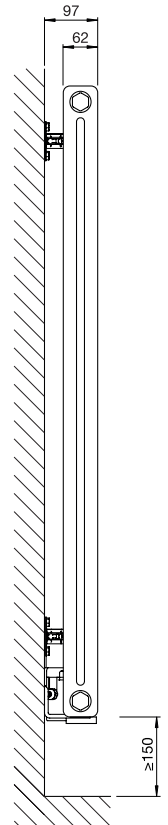

Zehnder Charleston Electric

In stock items highlighted in bold below	Height (mm)	Width (mm)	Overall Projection	Number of sections	Finish	Radio frequency remote programmer IP44 Zone 1 Bath, Zone 2 Shower, Class II Electric rating (watts)	RRP (ex VAT)	RRP (inc 20% VAT)

⚡ Zehnder Charleston Electric Horizontal - 3 column

NZ3-060-050/GF	600	502	135	10	white*	500	£689	£826.80
NZ3-060-059/GF	600	594	135	12	white*	750	£803	£963.60
NZ3-060-073/GF	600	732	135	15	white*	1000	£870	£1,044.00
NZ3-060-087/GF	600	870	135	18	white*	1250	£1,016	£1,219.20
NZ3-060-101/GF	600	1008	135	21	white*	1500	£1,096	£1,315.20
NZ3-060-128/GF	600	1284	135	27	white*	2000	£1,318	£1,581.60

⚡ Zehnder Charleston Electric Vertical - 2 column

NZ2-180-031/GF	1792	305	97	6	white*	750	£895	£1,074.00
NZ2-180-040/GF	1792	397	97	8	white*	1000	£965	£1,158.00
NZ2-180-049/GF	1792	489	97	10	white*	1250	£990	£1,188.00
NZ2-180-058/GF	1792	581	97	12	white*	1500	£1,050	£1,260.00

⚡ Zehnder Charleston Plinth Electric - 5 column

NZ5-030-096/GF-F	300	962	213	20	white	1000	£1,145	£1,374.00

*Traffic White (RAL 9016)

Colour finish: Colours from the World of Colours chart are priced at: Traffic White (RAL 9016) + 25%.
Colour finish and non-stock products delivery: 3-5 weeks.