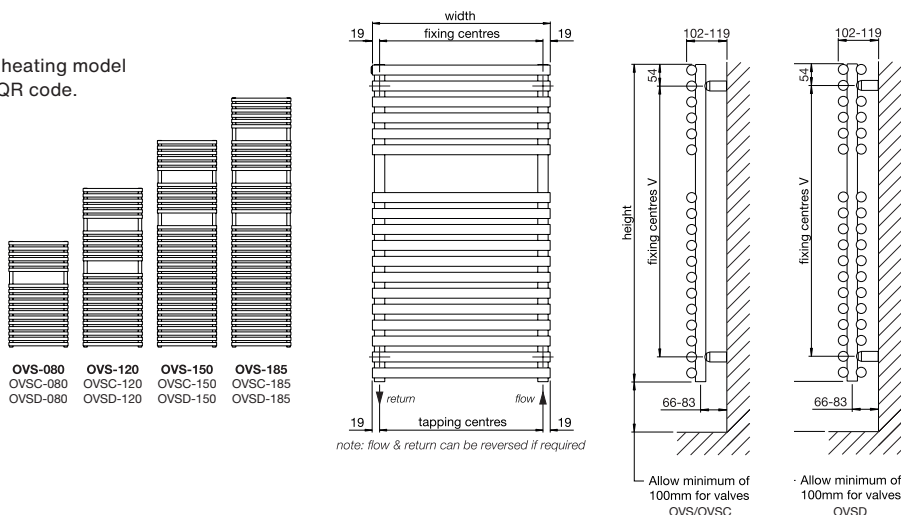

Zehnder Ovida - Double layer horizontal tubes

OVSD-080-045	796	446	white*	509/1737	300	£284	£340.80
OVSD-080-050	796	496	white*	566/1931	400	£300	£360.00
OVSD-080-060	796	596	white*	681/2324	400	£331	£397.20
OVSD-080-075	796	746	white*	853/2910	600	£377	£452.40
OVSD-120-045	1196	446	white*	745/2542	400	£358	£429.60
OVSD-120-050	1196	496	white*	829/2829	400	£380	£456.00
OVSD-120-060	1196	596	white*	996/3398	600	£426	£511.20
OVSD-120-075	1196	746	white*	1248/4258	600	£494	£592.80
OVSD-150-045	1556	446	white*	954/3255	600	£438	£525.60
OVSD-150-050	1556	496	white*	1061/3620	600	£470	£564.00
OVSD-150-060	1556	596	white*	1276/4354	900	£530	£636.00
OVSD-185-050	1876	496	white*	1264/4313	900	£529	£634.80
OVSD-185-060	1876	596	white*	1522/5193	900	£603	£723.60

*Traffic White (RAL 9016)

Dual energy: Self fit (additional cost to central heating model prices). For more information please scan the QR code.

Colour finish: Colours from the World of Colours chart are priced at: Traffic White (RAL 9016) + 25%.
Colour finish and non-stock products delivery: 3-5 weeks.

Tube horizontal: $\varnothing 25\text{mm}$ round
Tube vertical: $\varnothing 26\text{mm}$ round
All dimensions in mm