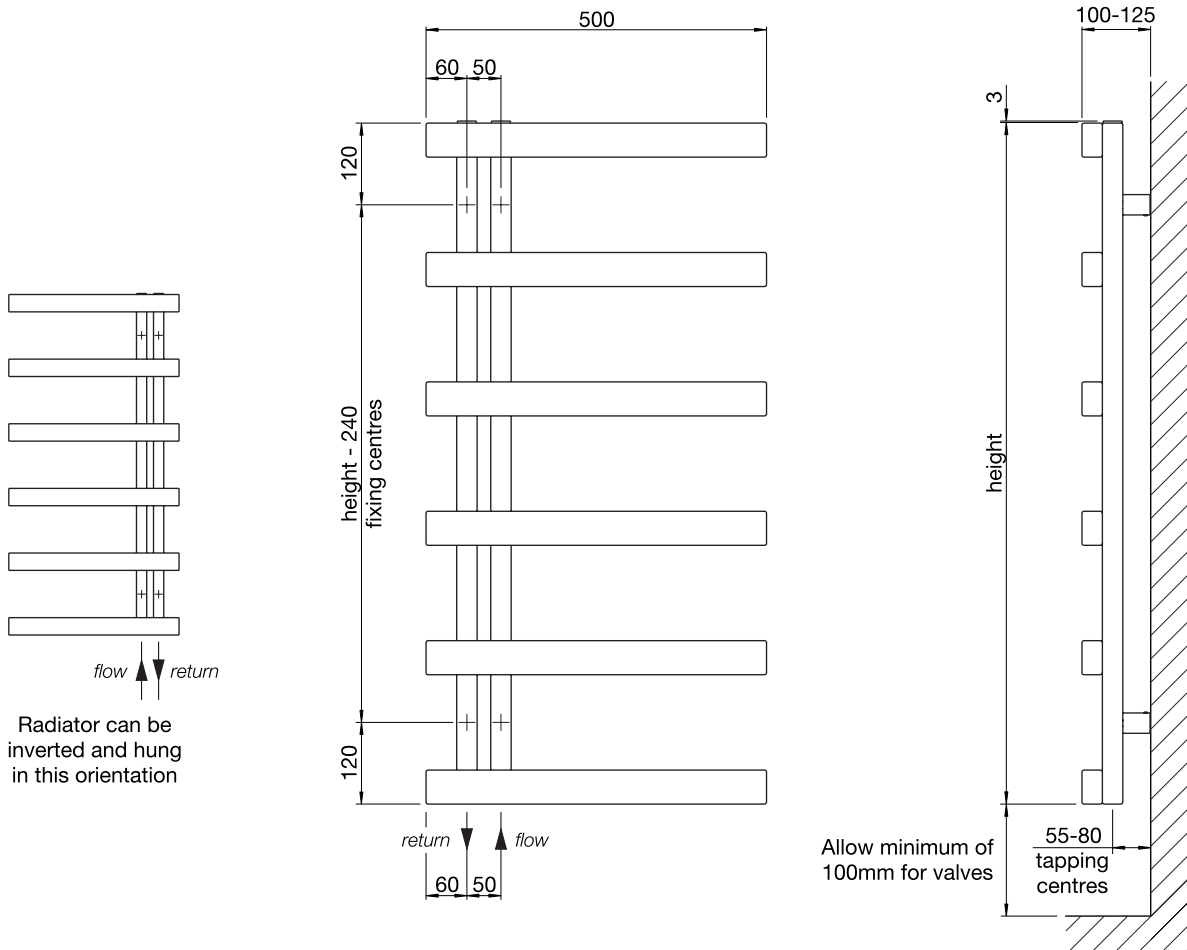

Zehnder Alban

In stock items highlighted in bold below	Height (mm)	Width (mm)	Finish	Output $\Delta T=50^{\circ}\text{C}$ (watts/btu) All outputs certified to EN 442	Dual Fuel Immersion Rating (watts)	RRP (ex VAT)	RRP (inc 20% VAT)
ALZ-100-50	1000	500	stainless steel mirror	256/873	200	£973	£1,167.60
ALZ-140-50	1380	500	stainless steel mirror	332/1133	200	£1,176	£1,411.20
ALZ-180-50	1760	500	stainless steel mirror	417/1423	300	£1,410	£1,692.00
ALZ-100-50-N209	1000	500	brushed brass*	256/873	200	£1,041	£1,249.20
ALZ-140-50-N209	1380	500	brushed brass*	332/1133	200	£1,256	£1,507.20
ALZ-100-50-N211	1000	500	brushed black chrome*	256/873	200	£1,041	£1,249.20
ALZ-140-50-N211	1380	500	brushed black chrome*	332/1133	200	£1,256	£1,507.20
ALZ-100-50-N213	1000	500	brushed bronze*	256/873	200	£1,041	£1,249.20
ALZ-140-50-N213	1380	500	brushed bronze*	332/1133	200	£1,256	£1,507.20

Zehnder Alban

*PVD finishes

Dual energy: Self fit (additional cost to central heating model prices). For more information please scan the QR code.
Rail can be installed with the tubes to the right or the left.

Tube horizontal: 50mm x 30mm rectangular
Tube vertical: 30mm x 30mm square
All dimensions in mm