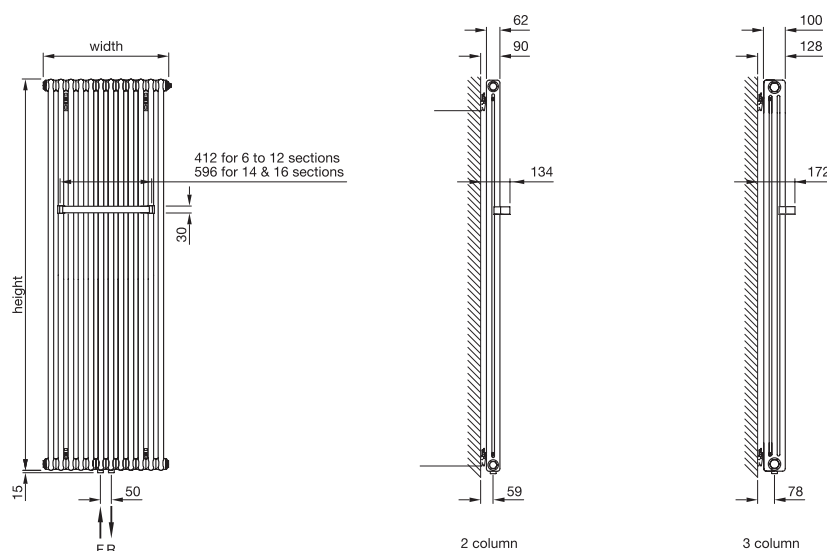

*Traffic White (RAL 9016)

Colour finish: Colours from the World of Colours chart are priced at: Traffic White (RAL 9016) + 25%.
Colour finish and non-stock products delivery: 3-5 weeks. Charleston Technoline finish is not recommended for bathroom applications.
1 x Chrome Bar included. See diagrams below for detail. If you require an additional towel bar please see Accessories section below.

Accessories		Finish	RRP (ex VAT)	RRP (inc 20% VAT)
966011	Towel bar. Length: 366mm. Spans up to 9 sections.	white*	£154	£184.80
458201	Towel bar. Length: 412mm. Spans up to 10 sections.	white*	£160	£192.00
458211	Towel bar. Length: 596mm. Spans up to 14 sections.	white*	£173	£207.60
966021	Towel bar. Length: 918mm. Spans up to 21 sections.	white*	£178	£213.60
966018	Towel bar. Length: 366mm. Spans up to 9 sections.	chrome	£154	£184.80
458208	Towel bar. Length: 412mm. Spans up to 10 sections.	chrome	£160	£192.00
458218	Towel bar. Length: 596mm. Spans up to 14 sections.	chrome	£173	£207.60
966028	Towel bar. Length: 918mm. Spans up to 21 sections.	chrome	£178	£213.60
966019	Towel bar. Length: 366mm. Spans up to 9 sections.	colour	£154	£184.80
458209	Towel bar. Length: 412mm. Spans up to 10 sections.	colour	£160	£192.00
458219	Towel bar. Length: 596mm. Spans up to 14 sections.	colour	£173	£207.60
966029	Towel bar. Length: 918mm. Spans up to 21 sections.	colour	£178	£213.60

Tube vertical: $\text{\O}25\text{mm}$ round
All dimensions in mm