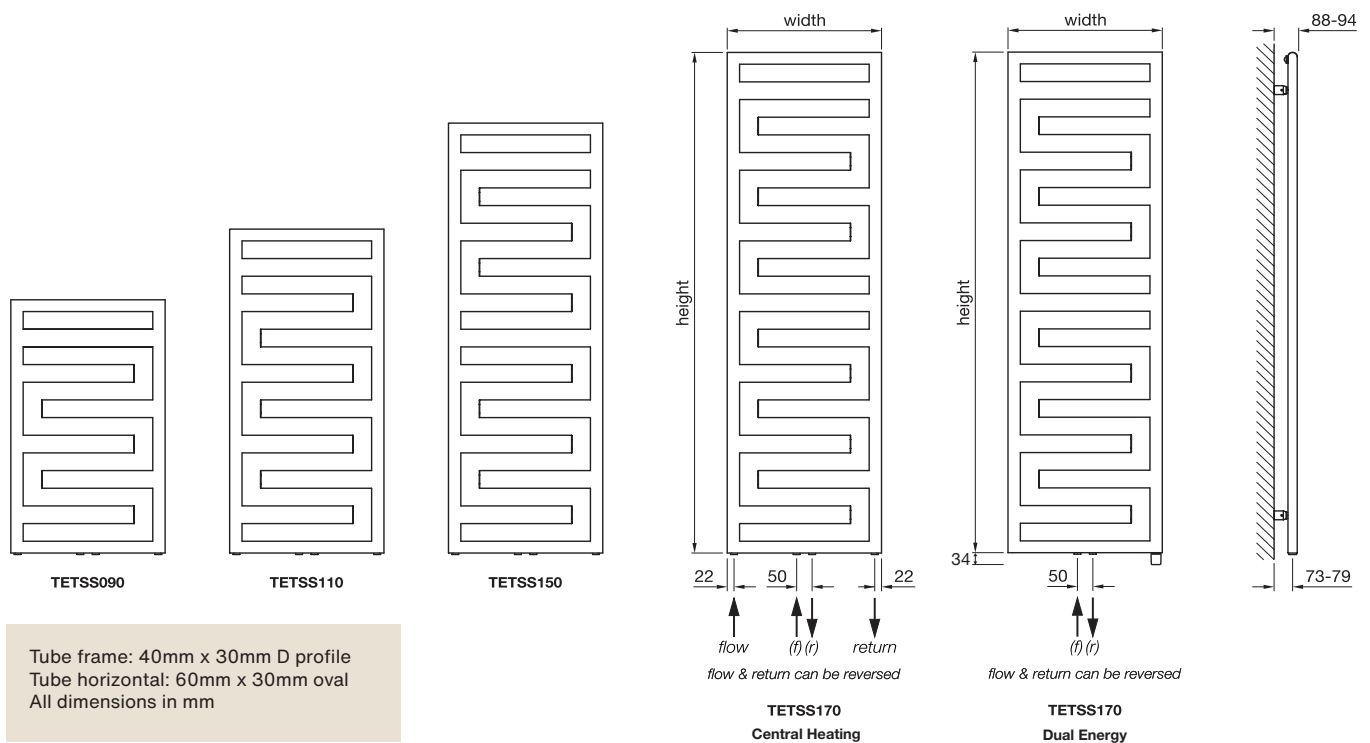

In stock items highlighted in bold below	Height (mm)	Width (mm)	Finish	Output ΔT=50°C (watts/btu) All outputs certified to EN 442	Simple immersion heater Class I IP65 Zones 1 & 2 Electric rating (watts)	RRP (ex VAT)	RRP (inc 20% VAT)

Zehnder Tetris Dual Energy

TETSS090050MAZK	860	500	white*	351/1198	400	£438	£525.60
TETSS090060MAZK	860	600	white*	401/1368	400	£455	£546.00
TETSS110050MAZK	1100	500	white*	418/1426	400	£500	£600.00
TETSS110060MAZK	1100	600	white*	477/1628	600	£523	£627.60
TETSS150050MAZK	1460	500	white*	551/1880	600	£584	£700.80
TETSS150060MAZK	1460	600	white*	625/2133	600	£614	£736.80
TETSS170050MAZK	1700	500	white*	639/2180	600	£654	£784.80
TETSS170060MAZK	1700	600	white*	726/2477	900	£690	£828.00

*Traffic White (RAL 9016)

Colour finish: Colours from the World of Colours chart are priced at: Traffic White (RAL 9016) + 25%.
Colour finish and non-stock products delivery: 3-5 weeks.

Valve sets in colour finish are also available.
For more information see pages 142-143