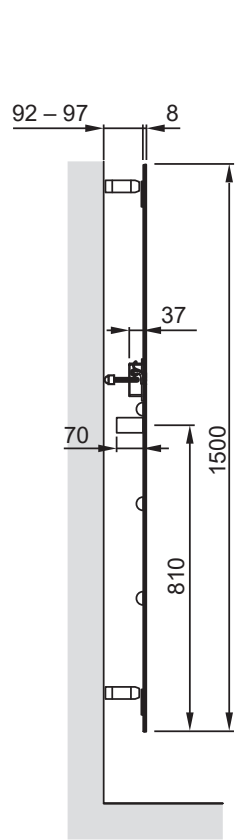

⚡ Zehnder Deseo Verso

DVW-150-048/F	1500	475	white glass	600	£1,406	£1,687.20
DVW-175-048/F	1750	475	white glass	750	£1,790	£2,148.00
DVB-150-048/F	1500	475	black glass	600	£1,406	£1,687.20
DVB-175-048/F	1750	475	black glass	750	£1,790	£2,148.00
DVM-150-048/F	1500	475	mirror glass	600	£1,508	£1,809.60
DVM-175-048/F	1750	475	mirror glass	750	£1,874	£2,248.80