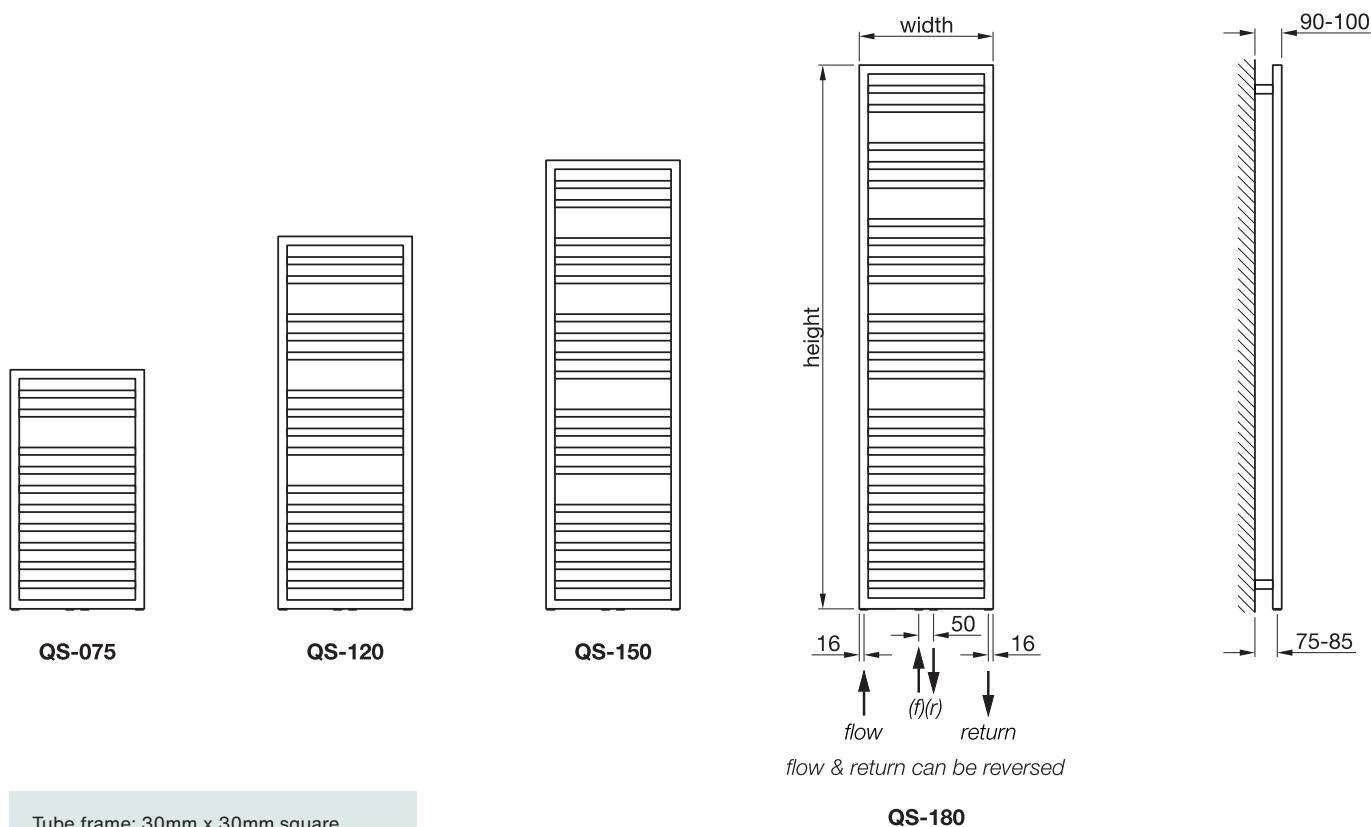

Zehnder Quaro Spa

In stock items highlighted in bold below	Height (mm)	Width (mm)	Finish	Output $\Delta T=50^{\circ}\text{C}$ (watts/btu) All outputs certified to EN 442	Dual Fuel Immersion Rating (watts)	RRP (ex VAT)	RRP (inc 20% VAT)
QS-075-045	803	450	white*	332/1133	200	£272	£326.40
QS-120-045	1251	450	white*	493/1682	300	£296	£355.20
QS-120-055	1251	550	white*	580/1979	400	£333	£399.60
QS-150-045	1507	450	white*	588/2006	400	£355	£426.00
QS-150-055	1507	550	white*	694/2368	400	£389	£466.80
QS-180-055	1827	550	white*	851/2904	600	£442	£530.40
QS-075-045-0346	803	450	anthracite	332/1133	200	£340	£408.00
QS-120-045-0346	1251	450	anthracite	493/1682	300	£370	£444.00
QS-120-055-0346	1251	550	anthracite	580/1979	400	£416	£499.20
QS-150-045-0346	1507	450	anthracite	588/2006	400	£444	£532.80
QS-150-055-0346	1507	550	anthracite	694/2368	400	£486	£583.20
QS-180-055-0346	1827	550	anthracite	851/2904	600	£553	£663.60

*Traffic White (RAL 9016)

Dual energy: Self fit (additional cost to central heating model prices). For more information please scan the QR code.

Colour finish: Colours from the World of Colours chart are priced at: Traffic White (RAL 9016) + 25%.
Colour finish and non-stock products delivery: 3-5 weeks.

Tube frame: 30mm x 30mm square
Tube horizontal: 25mm x 25mm square
All dimensions in mm