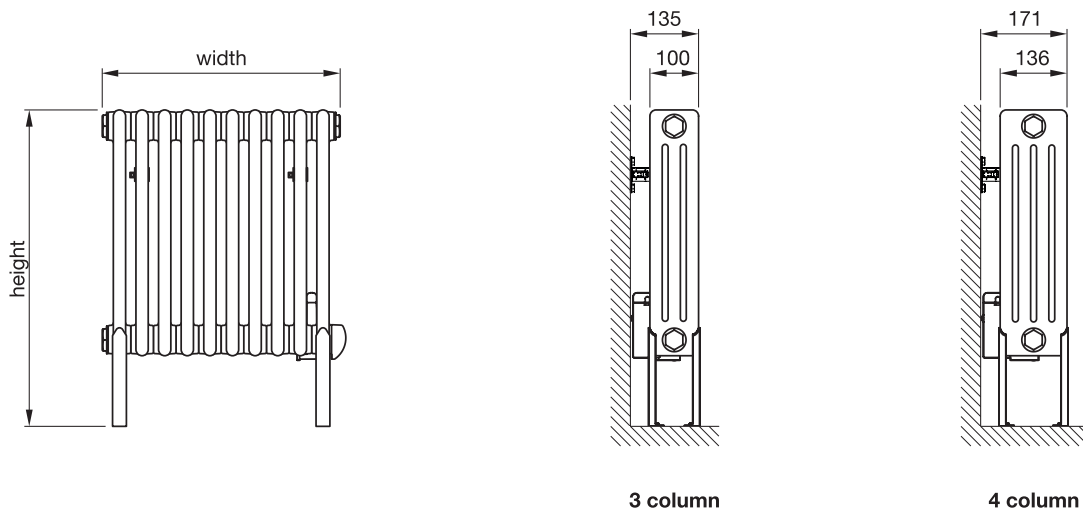

⚡ Zehnder Charleston Electric - 4 column with 150mm welded-on feet

NZ4-040-059/GF-F	550	594	171	12	white*	750	£963	£1,155.60
NZ4-040-078/GF-F	550	778	171	16	white*	1000	£1,172	£1,406.40
NZ4-040-096/GF-F	550	962	171	20	white*	1250	£1,381	£1,657.20
NZ4-040-106/GF-F	550	1058	171	23	white*	1500	£1,538	£1,845.60
NZ4-050-050/GF-F	650	502	171	10	white*	750	£848	£1,017.60
NZ4-050-069/GF-F	650	686	171	14	white*	1000	£1,060	£1,272.00
NZ4-050-078/GF-F	650	778	171	16	white*	1250	£1,164	£1,396.80
NZ4-050-092/GF-F	650	916	171	19	white*	1500	£1,323	£1,587.60
NZ4-060-046/GF-F	750	456	171	9	white*	750	£809	£970.80
NZ4-060-059/GF-F	750	594	171	12	white*	1000	£972	£1,166.40
NZ4-060-078/GF-F	750	778	171	16	white*	1250	£1,191	£1,429.20
NZ4-060-092/GF-F	750	916	171	19	white*	1500	£1,356	£1,627.20
NZ4-060-115/GF-F	750	1146	171	24	white*	2000	£1,628	£1,953.60

*Traffic White (RAL 9016)

Colour finish: Colours from the World of Colours chart are priced at: Traffic White (RAL 9016) + 25%.
Colour finish and non-stock products delivery: 3-5 weeks.

Note: Radiators with an even number of sections over 22 sections will be supplied with a middle foot. This will be placed in the first of the middle two sections.

Tube vertical: Ø25mm round
All dimensions in mm