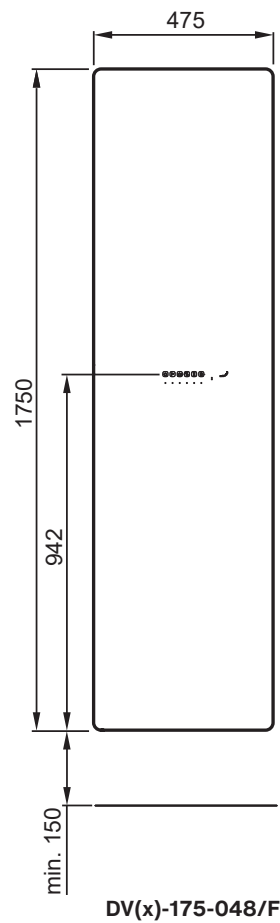

⚡ Zehnder Deseo Verso

DVW-150-048/F	1500	475	white glass	600	£1,406	£1,687.20
DVW-175-048/F	1750	475	white glass	750	£1,790	£2,148.00
DVB-150-048/F	1500	475	black glass	600	£1,406	£1,687.20
DVB-175-048/F	1750	475	black glass	750	£1,790	£2,148.00
DVM-150-048/F	1500	475	mirror glass	600	£1,508	£1,809.60
DVM-175-048/F	1750	475	mirror glass	750	£1,874	£2,248.80