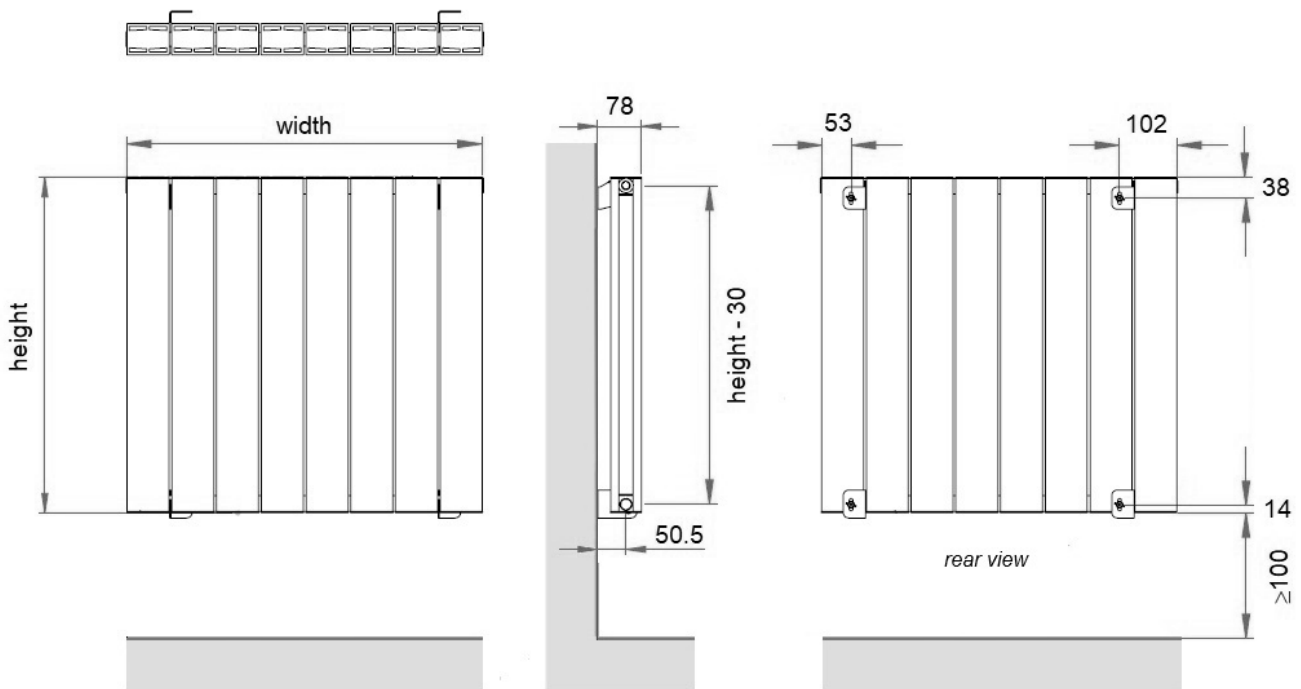

*Snow White RAL9016

^ Silk Black RAL9005

75mm x 55mm sections
All dimensions in mm

With subtle references to ancient architectural forms, Zehnder Myra combines strength and style in a timeless design. Its defined structure and smooth lines create harmony in any space.