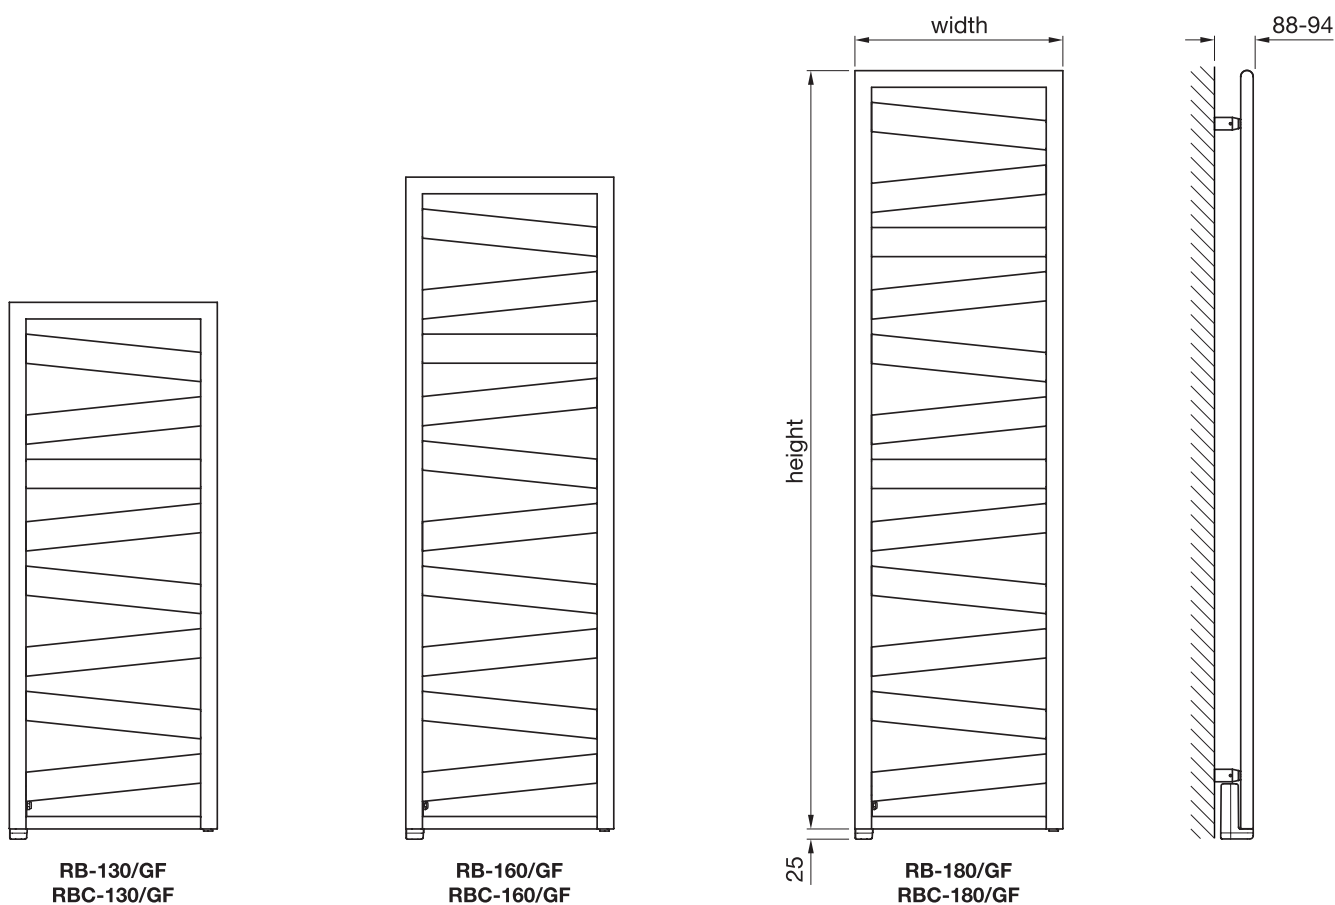

Zehnder Ribbon Electric

In stock items highlighted in bold below	Height (mm)	Width (mm)	Finish	Radio frequency remote programmer IP44 Zone 1 Bath, Zone 2 Shower, Class II Electric rating (watts)	RRP (ex VAT)	RRP (inc 20% VAT)
RB-130-050/GF	1266	500	white*	500	£550	£660.00
RB-160-050/GF	1567	500	white*	600	£603	£723.60
RB-180-050/GF	1823	500	white*	750	£650	£780.00
RB-130-050/GF-0557	1266	500	matt black	500	£688	£825.60
RB-160-050/GF-0557	1567	500	matt black	600	£754	£904.80
RB-180-050/GF-0557	1823	500	matt black	750	£813	£975.60
RBC-130-050/GF	1266	500	chrome	300	£1,156	£1,387.20
RBC-160-050/GF	1567	500	chrome	300	£1,314	£1,576.80
RBC-180-050/GF	1823	500	chrome	500	£1,471	£1,765.20

Zehnder Ribbon Electric

*Traffic White (RAL 9016)

Colour finish: Colours from the World of Colours chart are priced at: Traffic White (RAL 9016) + 25%.
Colour finish and non-stock products delivery: 3-5 weeks.

RB-130/GF
RBC-130/GF

RB-160/GF
RBC-160/GF

RB-180/GF
RBC-180/GF

Tube frame: 30mm x 40mm D profile
Tube horizontal: 70mm x 8mm flat
All dimensions in mm