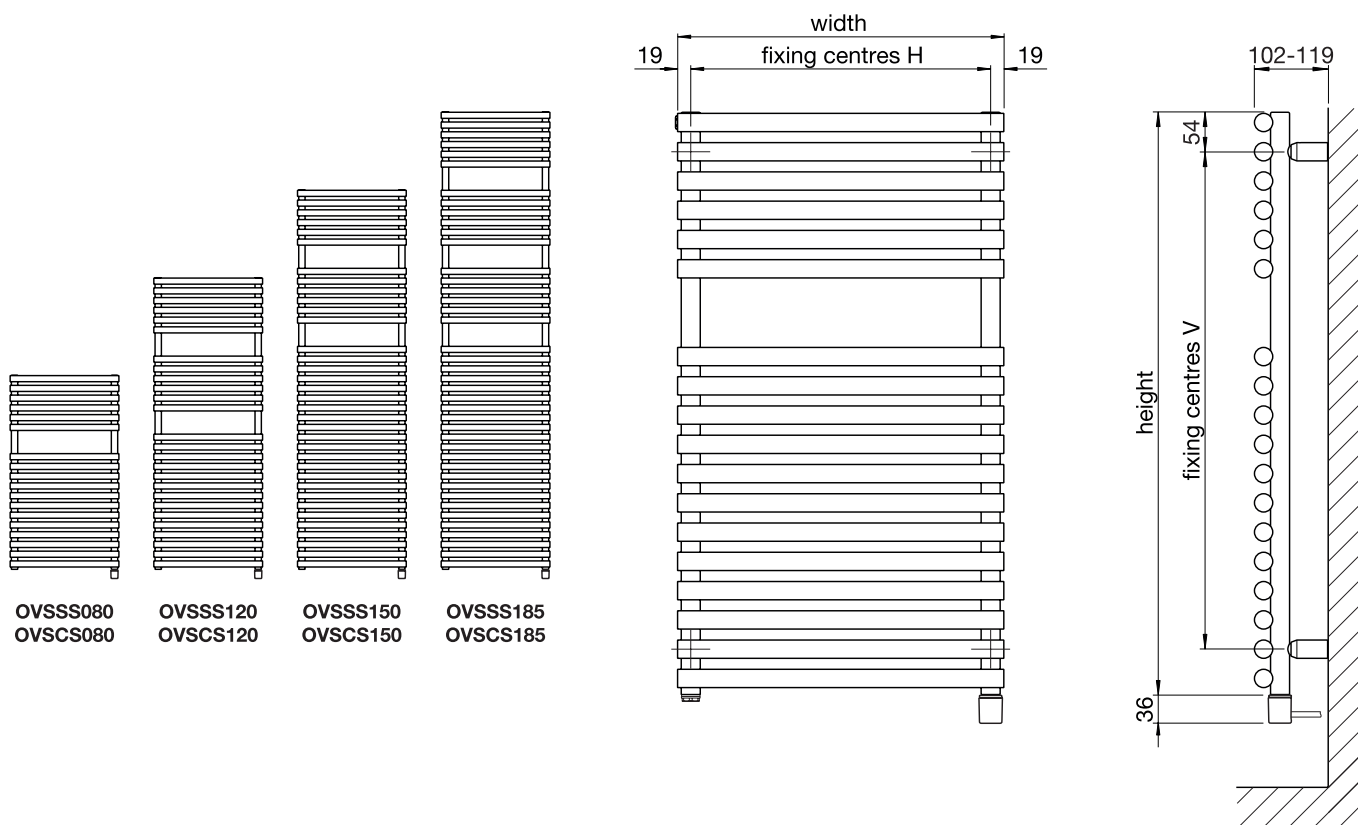

Zehnder Ovida Electric

In stock items highlighted in bold below	Height (mm)	Width (mm)	Finish	Simple immersion heater Class I IP65 Zones 1 & 2 Electric rating (watts)	RRP (ex VAT)	RRP (inc 20% VAT)
OVSSS080050EAZK	796	496	white*	400	£301	£361.20
OVSSS080060EAZK	796	596	white*	500	£317	£380.40
OVSSS120050EAZK	1196	496	white*	600	£343	£411.60
OVSSS120060EAZK	1196	496	white*	600	£363	£435.60
OVSSS150050EAZK	1556	496	white*	600	£385	£462.00
OVSSS150060EAZK	1556	596	white*	600	£413	£495.60
OVSSS185050EAZK	1876	496	white*	600	£416	£499.20
OVSSS185060EAZK	1876	596	white*	600	£448	£537.60
OVSCS080050EAZK	796	496	chrome	200	£509	£610.80
OVSCS080060EAZK	796	596	chrome	200	£553	£663.60
OVSCS120050EAZK	1196	496	chrome	400	£634	£760.80
OVSCS120060EAZK	1196	596	chrome	400	£705	£846.00
OVSCS150050EAZK	1556	496	chrome	500	£784	£940.80
OVSCS150060EAZK	1556	596	chrome	600	£872	£1,046.40
OVSCS185050EAZK	1876	496	chrome	600	£888	£1,065.60
OVSCS185060EAZK	1876	596	chrome	600	£987	£1,184.40

*Traffic White (RAL 9016)

Colour finish: Colours from the World of Colours chart are priced at: Traffic White (RAL 9016) + 25%.
Colour finish and non-stock products delivery: 3-5 weeks.

Tube horizontal: Ø25mm round
Tube vertical: Ø26mm round
All dimensions in mm

Please note: Electric element is installed on the right hand side as standard. Element can be ordered on left hand side as made to order on request. Please specify when ordering.