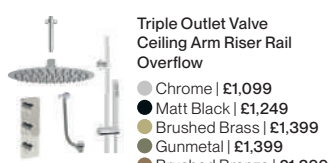

Concealed Shower Sets

Concealed Shower Sets Ø250mm