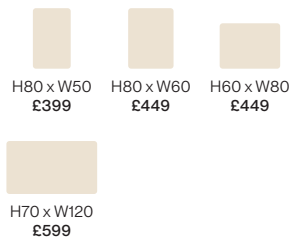

Available sizes:

All dimensions are in cm