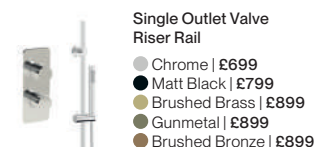

Concealed Shower Sets

Concealed Shower Sets Ø250mm