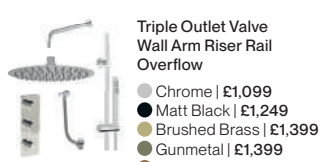

Concealed Shower Sets

Concealed Shower Sets Ø250mm