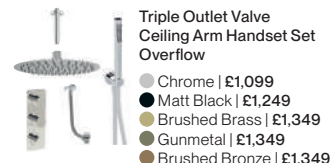

Concealed Shower Sets Ø300mm