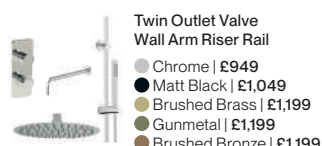

Concealed Shower Sets Ø300mm