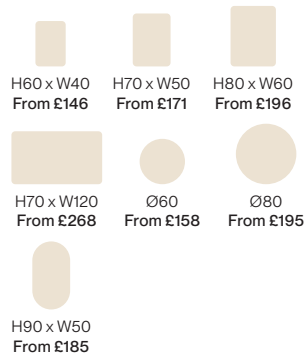

Available sizes:

All dimensions are in cm. Finish prices vary.

Available finishes: