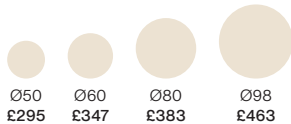

Theme

Theme's elegant circular design brings effortless style to any space. Available in four sizes, its soft backlight shifts from radiant warmth to cool white with just a touch.

Features:

- Colour temperature changing LED illumination
- Heated pad
- Touch switch
- Ambient lighting

Available sizes:

All dimensions are in cm