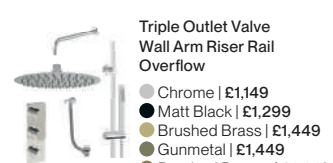

Concealed Shower Sets Ø300mm