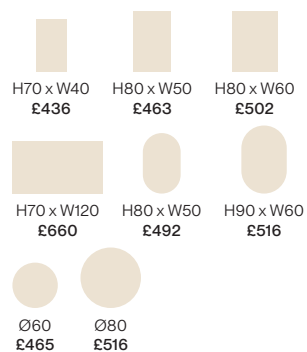

Available sizes:

All dimensions are in cm