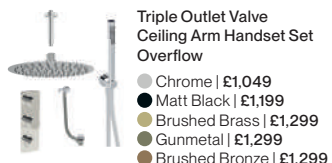

Concealed Shower Sets

Concealed Shower Sets Ø250mm