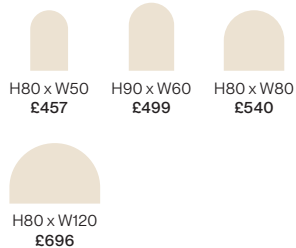

Available sizes:

All dimensions are in cm